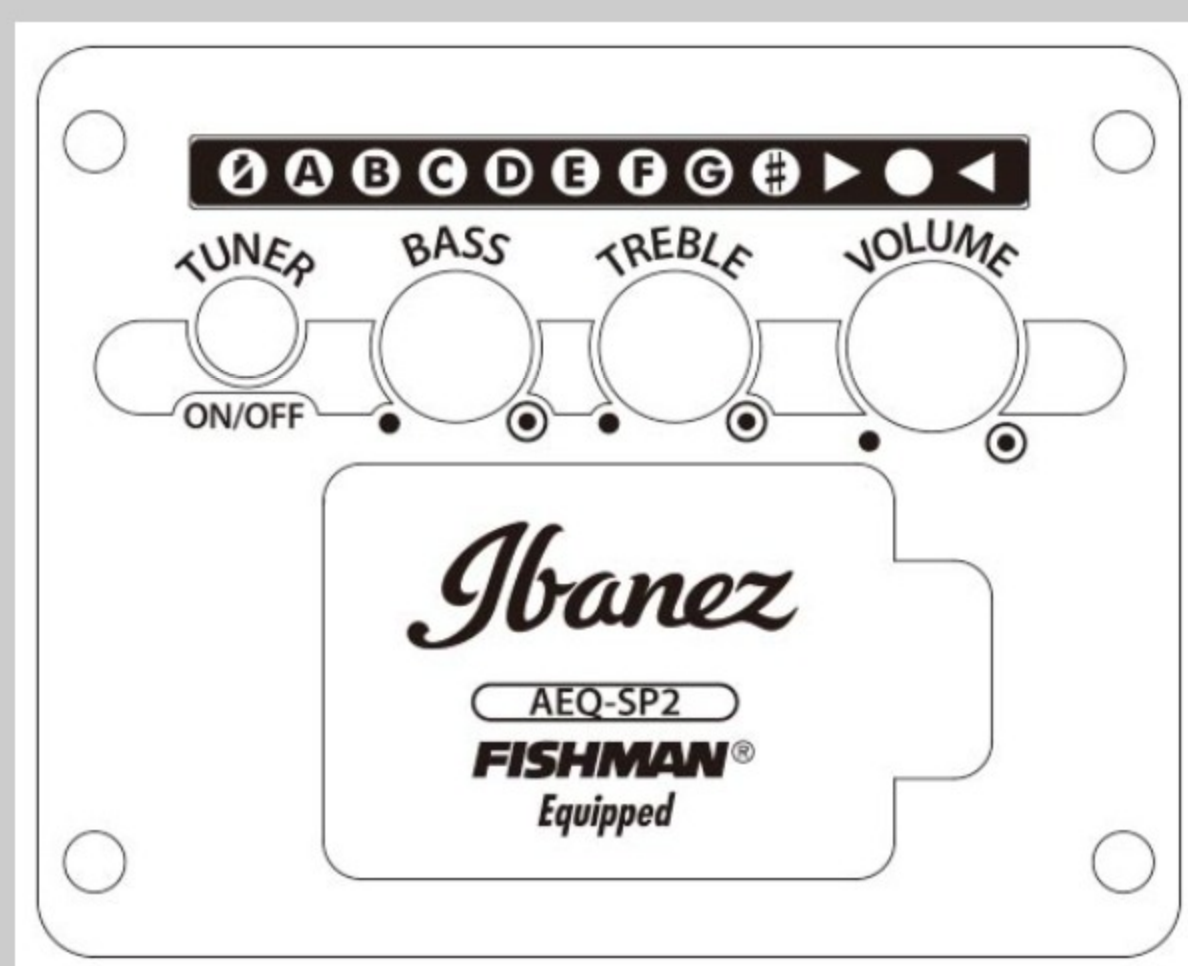

AEB105E

COLOR VARIATION :

NT : Natural High Gloss

SHARE :

SPEC

SPECS

body shape	AEB body
top	Spruce top
back & sides	Sapele back & Sapele sides
neck	AEB / Maple neck
fretboard	Purpleheart fretboard
bridge	Purpleheart bridge
inlay	White dot inlay
soundhole rosette	Abalone
tuning machine	Chrome Die-cast tuners
nut material	Bone
number of frets	22
saddle material	Bone
string gauge	.040/.060/.075/.095/.130
string space	16.5mm
factory tuning	1G,2D,3A,4E,5B
pickup	Fishman® Sonicore
preamp	Ibanez AEQ-SP2 preamp w/Onboard tuner
output jack	Balanced XLR & 1/4" outputs

NECK DIMENSIONS

Scale :	812.8mm
a : Width	47mm at NUT
b : Width	65mm at 14F
c : Thickness	23.5mm at 1F
d : Thickness	25.5mm at 7F
Radius :	400mmR

DESCRIPTION +

BODY DIMENSIONS

a : Length	20 1/8"
b : Width	16 1/4"
c : Max Depth	5 "

DESCRIPTION +

PREAMP

DESCRIPTION +