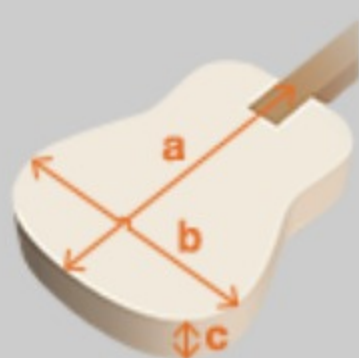

AEB105E

COLOR VARIATION : 

NT : Natural High Gloss

SHARE :  

SPEC

SPECS

body shape	AEB body
top	Spruce top
back & sides	Sapele back & Sapele sides
neck	AEB / Maple neck
fretboard	Purpleheart fretboard
bridge	Purpleheart bridge
inlay	White dot inlay
soundhole rosette	Abalone
tuning machine	Chrome Die-cast tuners
nut material	Bone
number of frets	22
saddle material	Bone
string gauge	.040/.060/.075/.095/.130
string space	16.5mm
factory tuning	1G,2D,3A,4E,5B
pickup	Fishman® Sonicore
preamp	Ibanez AEQ-SP2 preamp w/Onboard tuner
output jack	Balanced XLR & 1/4" outputs

NECK DIMENSIONS

Scale :	812.8mm
a : Width	47mm at NUT
b : Width	65mm at 14F
c : Thickness	23.5mm at 1F
d : Thickness	25.5mm at 7F
Radius :	400mmR

DESCRIPTION +

BODY DIMENSIONS

a : Length	20 1/8"
b : Width	16 1/4"
c : Max Depth	5 "

DESCRIPTION +

PREAMP

DESCRIPTION +