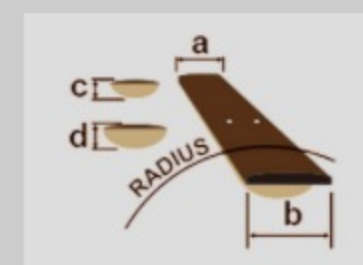

AEB105E

COLOR VARIATION : 

NT : Natural High Gloss

SHARE :  

SPEC

SPECS

body shape	AEB body
top	Spruce top
back & sides	Sapele back & Sapele sides
neck	AEB / Maple neck
fretboard	Purpleheart fretboard
bridge	Purpleheart bridge
inlay	White dot inlay
soundhole rosette	Abalone
tuning machine	Chrome Die-cast tuners
nut material	Bone
number of frets	22
saddle material	Bone
string gauge	.040/.060/.075/.095/.130
string space	16.5mm
factory tuning	1G,2D,3A,4E,5B
pickup	Fishman® Sonicore
preamp	Ibanez AEQ-SP2 preamp w/Onboard tuner
output jack	Balanced XLR & 1/4" outputs

NECK DIMENSIONS

Scale :	812.8mm
a : Width	47mm at NUT
b : Width	65mm at 14F
c : Thickness	23.5mm at 1F
d : Thickness	25.5mm at 7F
Radius :	400mmR

DESCRIPTION +

BODY DIMENSIONS

a : Length	20 1/8"
b : Width	16 1/4"
c : Max Depth	5 "