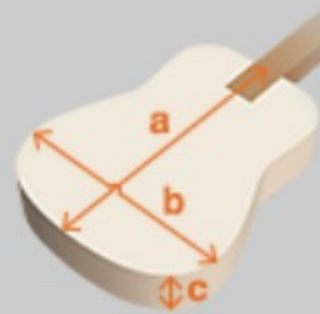

AEB10E

DVS : Dark Violin Sunburst High Gloss

COLOR VARIATION :

SHARE :  

SPEC

SPEC

body shape	AEB body
bracing	X Bracing
top	Spruce top
back & sides	Sapele back & Sapele sides
neck	Mahogany
fretboard	Purpleheart
bridge	Purpleheart
body binding	Ivory
back strip inlay	Multi
soundhole rosette	Abalone rosette
tuning machine	Chrome Die-cast tuners
number of frets	22
saddle material	Plastic saddle
bridge pins	Black with white dot
strings	Coated bronze strings
pickup	Fishman® Sonicore pickup
preamp	Ibanez AEQ-SP2 preamp w/Onboard tuner
output jack	Balanced XLR & 1/4" outputs
battery	9V Battery
finish top	Gloss
finish back and sides	Gloss
finish neck back	Gloss

NECK DIMENSIONS

Scale :	812.8mm
a : Width	43mm at NUT
b : Width	58mm at 14F
c : Thickness	23.5mm at 1F
d : Thickness	25.5mm at 7F
Radius :	400mmR

BODY DIMENSIONS

a : Length	20 "
b : Width	16 "
c : Max Depth	5 "