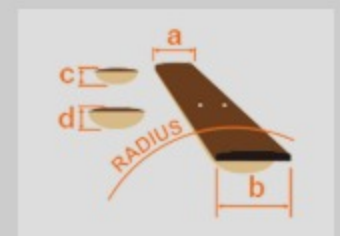

AEB10E

DVS : Dark Violin Sunburst High Gloss

COLOR VARIATION :

SHARE :  

SPEC

SPEC

body shape	AEB body
bracing	X Bracing
top	Spruce top
back & sides	Sapele back & Sapele sides
neck	Mahogany
fretboard	Purpleheart
bridge	Purpleheart
body binding	Ivory
back strip inlay	Multi
soundhole rosette	Abalone rosette
tuning machine	Chrome Die-cast tuners
number of frets	22
saddle material	Plastic saddle
bridge pins	Black with white dot
strings	Coated bronze strings
pickup	Fishman® Sonicore pickup
preamp	Ibanez AEQ-SP2 preamp w/Onboard tuner
output jack	Balanced XLR & 1/4" outputs
battery	9V Battery
finish top	Gloss
finish back and sides	Gloss
finish neck back	Gloss

NECK DIMENSIONS

Scale :	812.8mm
a : Width	43mm at NUT
b : Width	58mm at 14F
c : Thickness	23.5mm at 1F
d : Thickness	25.5mm at 7F
Radius :	400mmR

BODY DIMENSIONS

a : Length	20 "
b : Width	16 "
c : Max Depth	5 "