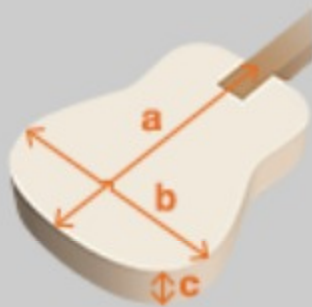

## SPEC

### SPEC

body shape	AEB body
top	Spruce top
back & sides	Sapele back & Sapele sides
neck	AEB / Okoume neck
fretboard	Purpleheart fretboard
bridge	Purpleheart bridge
inlay	White dot
soundhole rosette	Abalone
tuning machine	Chrome Die-cast Tuner
nut material	Plastic
number of frets	22
saddle material	Plastic
bridge pins	Black with white dot
strings	-
string gauge	.040/.060/.075/.095
string space	19mm
factory tuning	1G,2D,3A,4E
pickup	Fishman® Sonicore
preamp	Ibanez AEQ-SP2 preamp w/Onboard tuner
output jack	Balanced XLR & 1/4" outputs

### NECK DIMENSIONS

Scale :	812.8mm
a : Width	43mm at NUT
b : Width	58mm at 14F
c : Thickness	23.5mm at 1F
d : Thickness	25.5mm at 7F
Radius :	400mmR

### BODY DIMENSIONS

a : Length	20 "
b : Width	16 1/8"
c : Max Depth	5 "