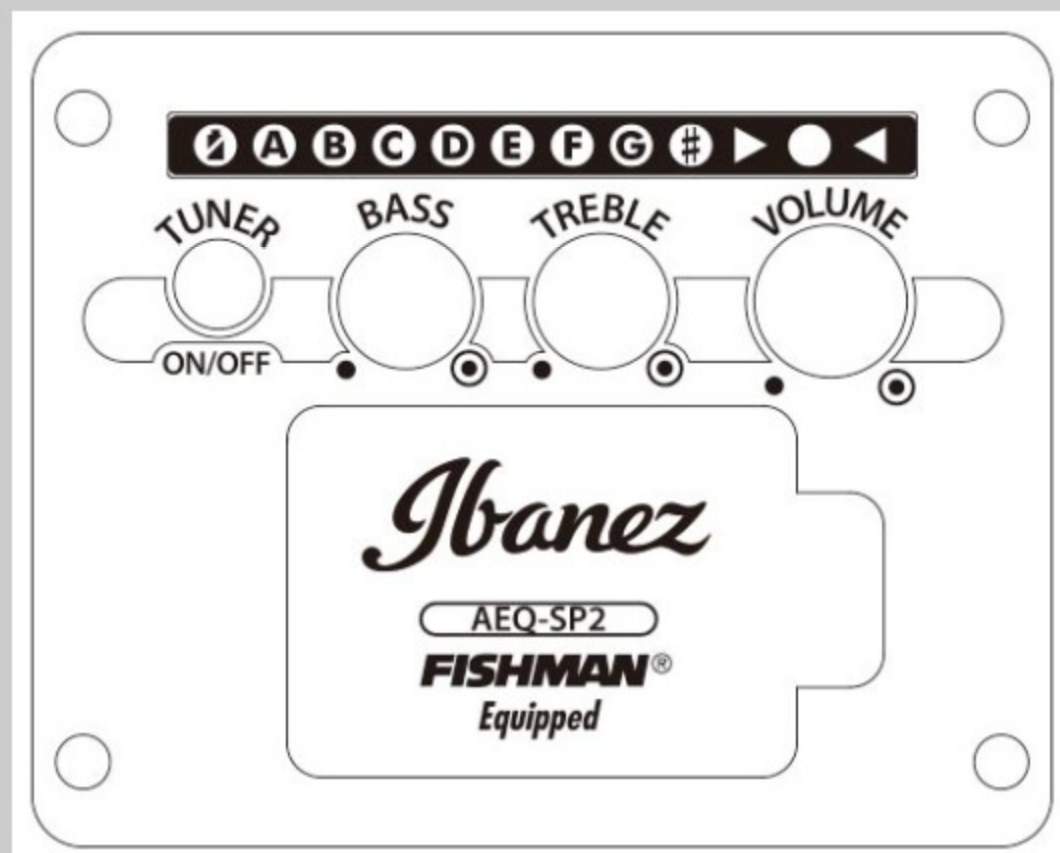

PREAMP

OTHERS

Recommended Case	AEB50C