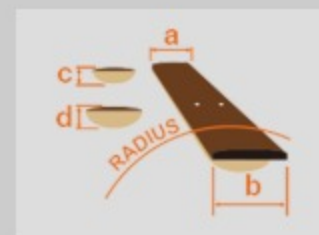

### SPEC

body shape	AEB body
top	Spruce top
back & sides	Sapele back & Sapele sides
neck	AEB / Okoume neck
fretboard	Purpleheart fretboard
bridge	Purpleheart bridge
inlay	White dot
soundhole rosette	Abalone
tuning machine	Chrome Die-cast Tuner
nut material	Plastic
number of frets	22
saddle material	Plastic
bridge pins	Black with white dot
strings	-
string gauge	.040/.060/.075/.095
string space	19mm
factory tuning	1G,2D,3A,4E
pickup	Fishman® Sonicore
preamp	Ibanez AEQ-SP2 preamp w/Onboard tuner
output jack	Balanced XLR & 1/4" outputs

### NECK DIMENSIONS

Scale :	812.8mm
a : Width	43mm at NUT
b : Width	58mm at 14F
c : Thickness	23.5mm at 1F
d : Thickness	25.5mm at 7F
Radius :	400mmR

### BODY DIMENSIONS

a : Length	20 "
b : Width	16 1/8"
c : Max Depth	5 "