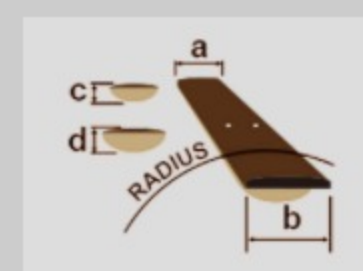

AEB10E

COLOR VARIATION : 

DVS : Dark Violin Sunburst High Gloss

SHARE :  

SPEC

SPECS

body shape	AEB body
top	Spruce top
back & sides	Sapele back & Sapele sides
neck	AEB / Okoume neck
fretboard	Purpleheart fretboard
bridge	Purpleheart bridge
inlay	White dot inlay
soundhole rosette	Abalone
tuning machine	Chrome Die-cast tuners
nut material	Plastic
number of frets	22
saddle material	Plastic
string gauge	.040/.060/.075/.095
string space	19mm
factory tuning	1G,2D,3A,4E
pickup	Fishman® Sonicore
preamp	Ibanez AEQ-SP2 preamp w/Onboard tuner
output jack	Balanced XLR & 1/4" outputs

NECK DIMENSIONS

Scale :	812.8mm
a : Width	43mm at NUT
b : Width	58mm at 14F
c : Thickness	23.5mm at 1F
d : Thickness	25.5mm at 7F
Radius :	400mmR

DESCRIPTION +

BODY DIMENSIONS

a : Length	20 1/8"
b : Width	16 1/4"
c : Max Depth	5"