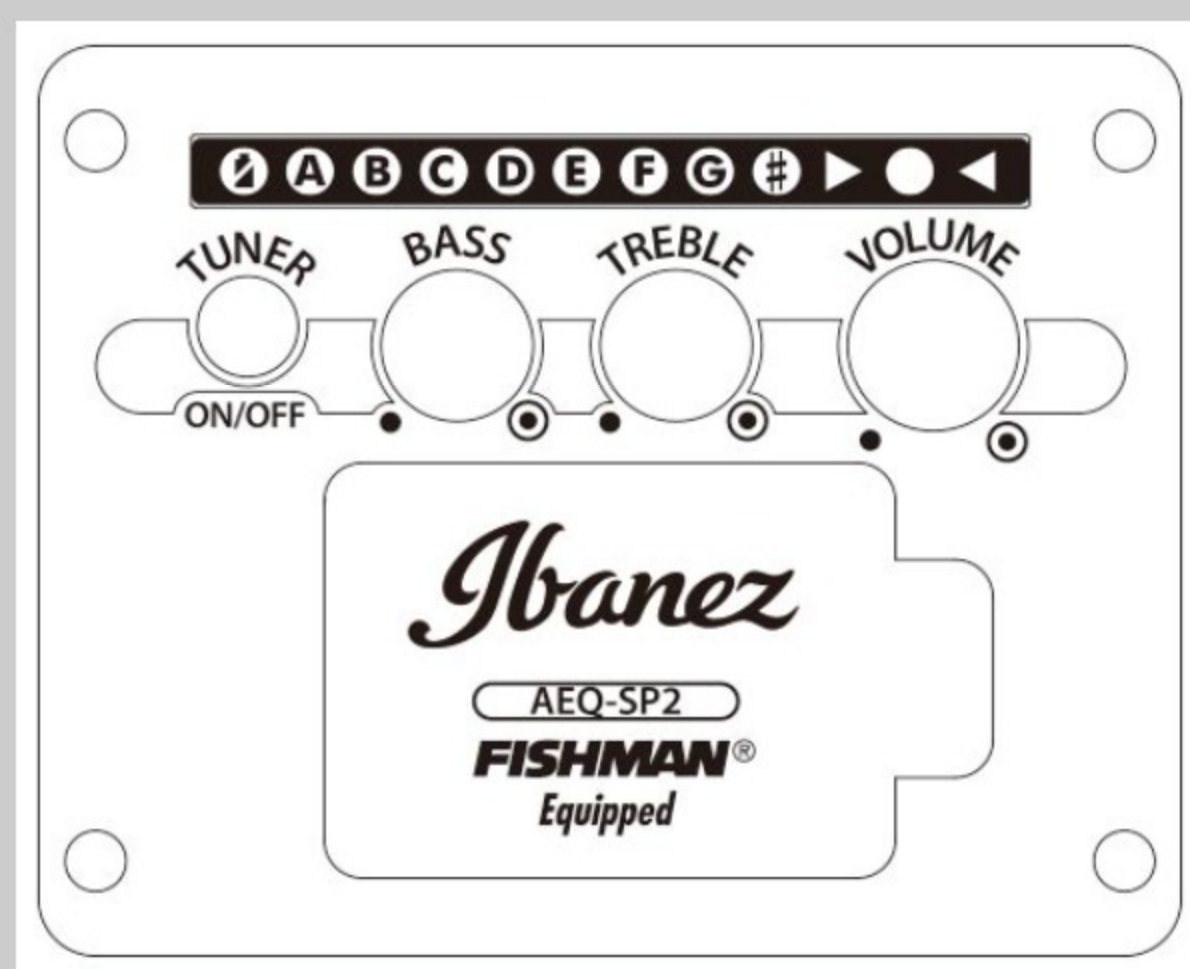

AEB10E

COLOR VARIATION :

DVS : Dark Violin Sunburst High Gloss

SHARE :

SPEC

SPECS

body shape	AEB body
top	Spruce top
back & sides	Sapele back & Sapele sides
neck	AEB / Okoume neck
fretboard	Purpleheart fretboard
bridge	Purpleheart bridge
inlay	White dot inlay
soundhole rosette	Abalone
tuning machine	Chrome Die-cast tuners
nut material	Plastic
number of frets	22
saddle material	Plastic
string gauge	.040/.060/.075/.095
string space	19mm
factory tuning	1G,2D,3A,4E
pickup	Fishman® Sonicore
preamp	Ibanez AEQ-SP2 preamp w/Onboard tuner
output jack	Balanced XLR & 1/4" outputs

NECK DIMENSIONS

Scale :	812.8mm
a : Width	43mm at NUT
b : Width	58mm at 14F
c : Thickness	23.5mm at 1F
d : Thickness	25.5mm at 7F
Radius :	400mmR

DESCRIPTION +

BODY DIMENSIONS

a : Length	20 1/8"
b : Width	16 1/4"
c : Max Depth	5"

DESCRIPTION +

PREAMP

DESCRIPTION +