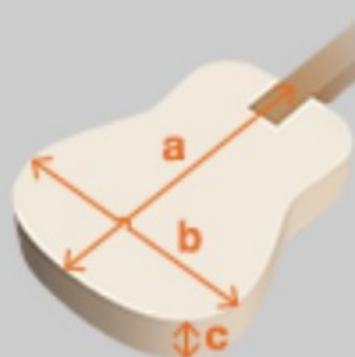

AEB10E

COLOR VARIATION : 

DVS : Dark Violin Sunburst High Gloss

SHARE :  

SPEC

SPECS

body shape	AEB body
top	Spruce top
back & sides	Sapele back & Sapele sides
neck	AEB / Okoume neck
fretboard	Purpleheart fretboard
bridge	Purpleheart bridge
inlay	White dot inlay
soundhole rosette	Abalone
tuning machine	Chrome Die-cast tuners
nut material	Plastic
number of frets	22
saddle material	Plastic
string gauge	.040/.060/.075/.095
string space	19mm
factory tuning	1G,2D,3A,4E
pickup	Fishman® Sonicore
preamp	Ibanez AEQ-SP2 preamp w/Onboard tuner
output jack	Balanced XLR & 1/4" outputs

NECK DIMENSIONS

Scale :	812.8mm
a : Width	43mm at NUT
b : Width	58mm at 14F
c : Thickness	23.5mm at 1F
d : Thickness	25.5mm at 7F
Radius :	400mmR

DESCRIPTION +

BODY DIMENSIONS

a : Length	20 1/8"
b : Width	16 1/4"
c : Max Depth	5"

DESCRIPTION +

PREAMP

DESCRIPTION +