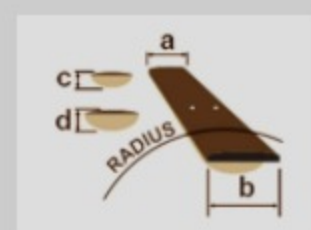

### SPECS

body shape	AEB body
top	Spruce top
back & sides	Sapele back & Sapele sides
neck	AEB / Okoume neck
fretboard	Purpleheart fretboard
bridge	Purpleheart bridge
inlay	White dot inlay
soundhole rosette	Abalone
tuning machine	Chrome Die-cast tuners
number of frets	22
string gauge	.040/.060/.075/.095
string space	19mm
factory tuning	1G,2D,3A,4E
pickup	Fishman® Sonicore
preamp	Ibanez AEQ-SP2 preamp w/Onboard tuner
output jack	Balanced XLR & 1/4" outputs

### NECK DIMENSIONS

Scale :	812.8mm
a : Width	43mm at NUT
b : Width	58mm at 14F
c : Thickness	23.5mm at 1F
d : Thickness	25.5mm at 7F
Radius :	400mmR

DESCRIPTION +

### BODY DIMENSIONS

a : Length	20 1/8"
b : Width	16 1/4"
c : Max Depth	5"

DESCRIPTION +