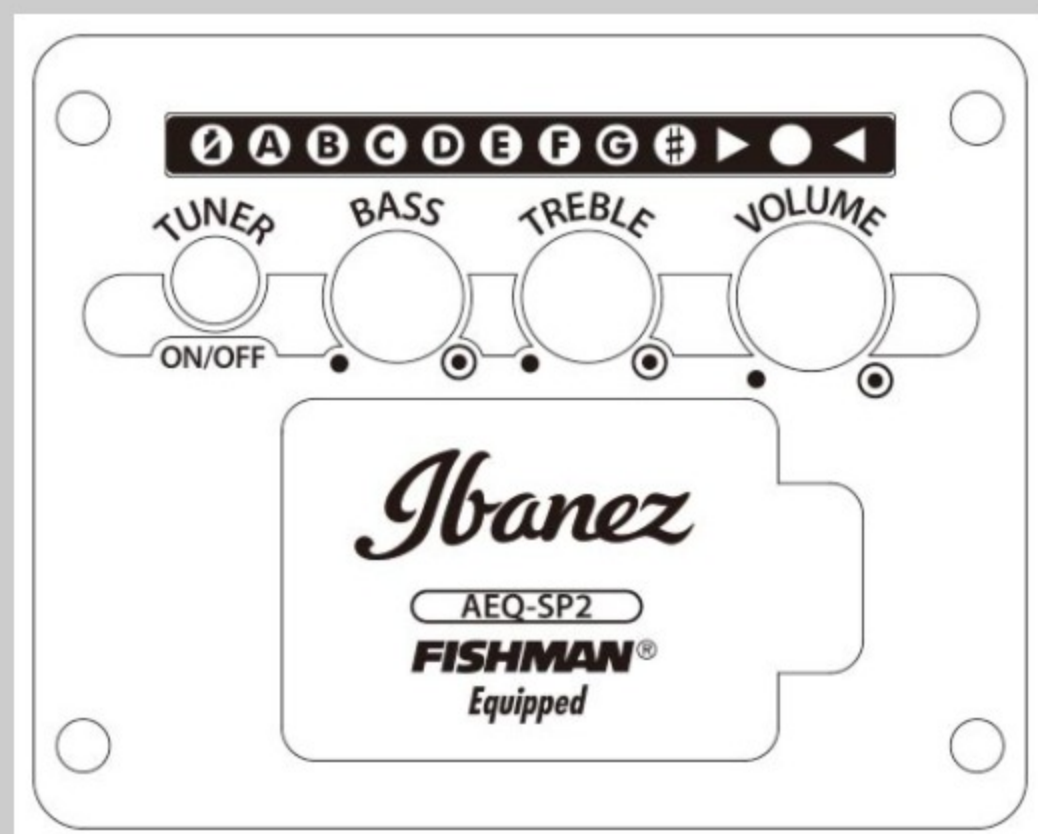

AEB10E

COLOR VARIATION :

DVS : Dark Violin Sunburst High Gloss

SHARE :

SPEC

SPECS

body shape	AEB body
top	Spruce top
back & sides	Sapele back & Sapele sides
neck	AEB / Okoume neck
fretboard	Purpleheart fretboard
bridge	Purpleheart bridge
inlay	White dot inlay
soundhole rosette	Abalone
tuning machine	Chrome Die-cast tuners
number of frets	22
string gauge	.040/.060/.075/.095
string space	19mm
factory tuning	1G,2D,3A,4E
pickup	Fishman® Sonicore
preamp	Ibanez AEQ-SP2 preamp w/Onboard tuner
output jack	Balanced XLR & 1/4" outputs

NECK DIMENSIONS

Scale :	812.8mm
a : Width	43mm at NUT
b : Width	58mm at 14F
c : Thickness	23.5mm at 1F
d : Thickness	25.5mm at 7F
Radius :	400mmR

DESCRIPTION +

BODY DIMENSIONS

a : Length	20 1/8"
b : Width	16 1/4"
c : Max Depth	5"

DESCRIPTION +

PREAMP

DESCRIPTION +