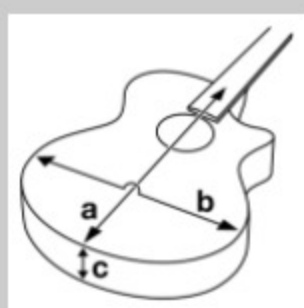

### SPECS

body shape	AEB body
top	Spruce top
back & sides	Sapele back & Sapele sides
neck	AEB / Okoume neck
fretboard	Purpleheart fretboard
bridge	Purpleheart bridge
inlay	White dot inlay
soundhole rosette	Abalone
tuning machine	Chrome Die-cast tuners
number of frets	22
string gauge	.040/.060/.075/.095
string space	19mm
factory tuning	1G,2D,3A,4E
pickup	Fishman® Sonicore
preamp	Ibanez AEQ-SP2 preamp w/Onboard tuner
output jack	Balanced XLR & 1/4" outputs

### NECK DIMENSIONS

Scale :	812.8mm
a : Width	43mm at NUT
b : Width	58mm at 14F
c : Thickness	23.5mm at 1F
d : Thickness	25.5mm at 7F
Radius :	400mmR

DESCRIPTION +

### BODY DIMENSIONS

a : Length	20 1/8"
b : Width	16 1/4"
c : Max Depth	5"

DESCRIPTION +