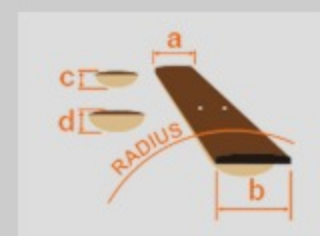

AEB8E

BK : Black High Gloss

COLOR VARIATION :

SHARE :  

SPEC

SPEC

body shape	AEB body
bracing	X Bracing
top	Spruce top
back & sides	Sapele back & Sapele sides
neck	Maple
fretboard	Treated New Zealand Pine
bridge	Ovangkol
body binding	Ivory
back strip inlay	Multi
tuning machine	Chrome Die-cast tuners
number of frets	22
saddle material	Plastic saddle
bridge pins	Black with white dot
strings	Coated bronze strings
pickup	Ibanez Under Saddle pickup
preamp	Ibanez AEQ-2T preamp w/Onboard tuner
output jack	1/4" output
battery	9V Battery
finish top	Gloss
finish back and sides	Gloss
finish neck back	Gloss

NECK DIMENSIONS

Scale :	812.8mm
a : Width	43mm at NUT
b : Width	58mm at 14F
c : Thickness	23.5mm at 1F
d : Thickness	25.5mm at 7F
Radius :	400mmR

BODY DIMENSIONS

a : Length	20 "
b : Width	16 "
c : Max Depth	5 "