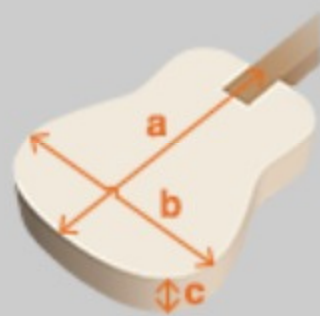

AEB8E

BK : Black High Gloss

COLOR VARIATION :

SHARE :  

SPEC

SPEC

body shape	AEB body
bracing	X Bracing
top	Spruce top
back & sides	Sapele back & Sapele sides
neck	Maple
fretboard	Treated New Zealand Pine
bridge	Ovangkol
body binding	Ivory
back strip inlay	Multi
tuning machine	Chrome Die-cast tuners
number of frets	22
saddle material	Plastic saddle
bridge pins	Black with white dot
strings	Coated bronze strings
pickup	Ibanez Under Saddle pickup
preamp	Ibanez AEQ-2T preamp w/Onboard tuner
output jack	1/4" output
battery	9V Battery
finish top	Gloss
finish back and sides	Gloss
finish neck back	Gloss

NECK DIMENSIONS

Scale :	812.8mm
a : Width	43mm at NUT
b : Width	58mm at 14F
c : Thickness	23.5mm at 1F
d : Thickness	25.5mm at 7F
Radius :	400mmR

BODY DIMENSIONS

a : Length	20 "
b : Width	16 "
c : Max Depth	5 "