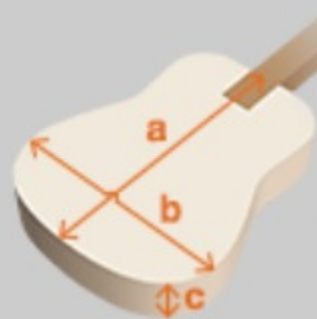

## SPEC

### SPEC

body shape	AEB body
bracing	X Bracing
top	Spruce top
back & sides	Sapele back & Sapele sides
neck	Maple
fretboard	Purpleheart
bridge	Purpleheart
body binding	Ivory
back strip inlay	Multi
tuning machine	Chrome Die-cast tuners
number of frets	22
saddle material	Plastic saddle
bridge pins	Black with white dot
strings	Coated bronze strings
pickup	Ibanez Under Saddle pickup
preamp	Ibanez AEQ-2T preamp w/Onboard tuner
output jack	1/4" output
battery	9V Battery
finish top	Gloss
finish back and sides	Gloss
finish neck back	Gloss

### NECK DIMENSIONS

Scale :	812.8mm
a : Width	43mm at NUT
b : Width	58mm at 14F
c : Thickness	23.5mm at 1F
d : Thickness	25.5mm at 7F
Radius :	400mmR

### BODY DIMENSIONS

a : Length	20 "
b : Width	16 "
c : Max Depth	5 "