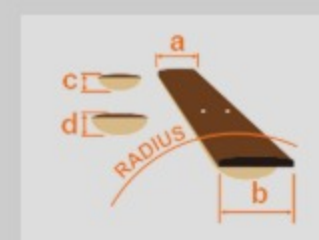

# AEB8E

BK : Black High Gloss

COLOR VARIATION :

SHARE :  

### SPEC

body shape	AEB body
bracing	X Bracing
top	Spruce top
back & sides	Sapele back & Sapele sides
neck	Maple
fretboard	Purpleheart
bridge	Purpleheart
body binding	Ivory
back strip inlay	Multi
tuning machine	Chrome Die-cast tuners
number of frets	22
saddle material	Plastic saddle
bridge pins	Black with white dot
strings	Coated bronze strings
pickup	Ibanez Under Saddle pickup
preamp	Ibanez AEQ-2T preamp w/Onboard tuner
output jack	1/4" output
battery	9V Battery
finish top	Gloss
finish back and sides	Gloss
finish neck back	Gloss

### NECK DIMENSIONS

Scale :	812.8mm
a : Width	43mm at NUT
b : Width	58mm at 14F
c : Thickness	23.5mm at 1F
d : Thickness	25.5mm at 7F
Radius :	400mmR

### BODY DIMENSIONS

a : Length	20 "
b : Width	16 "
c : Max Depth	5 "