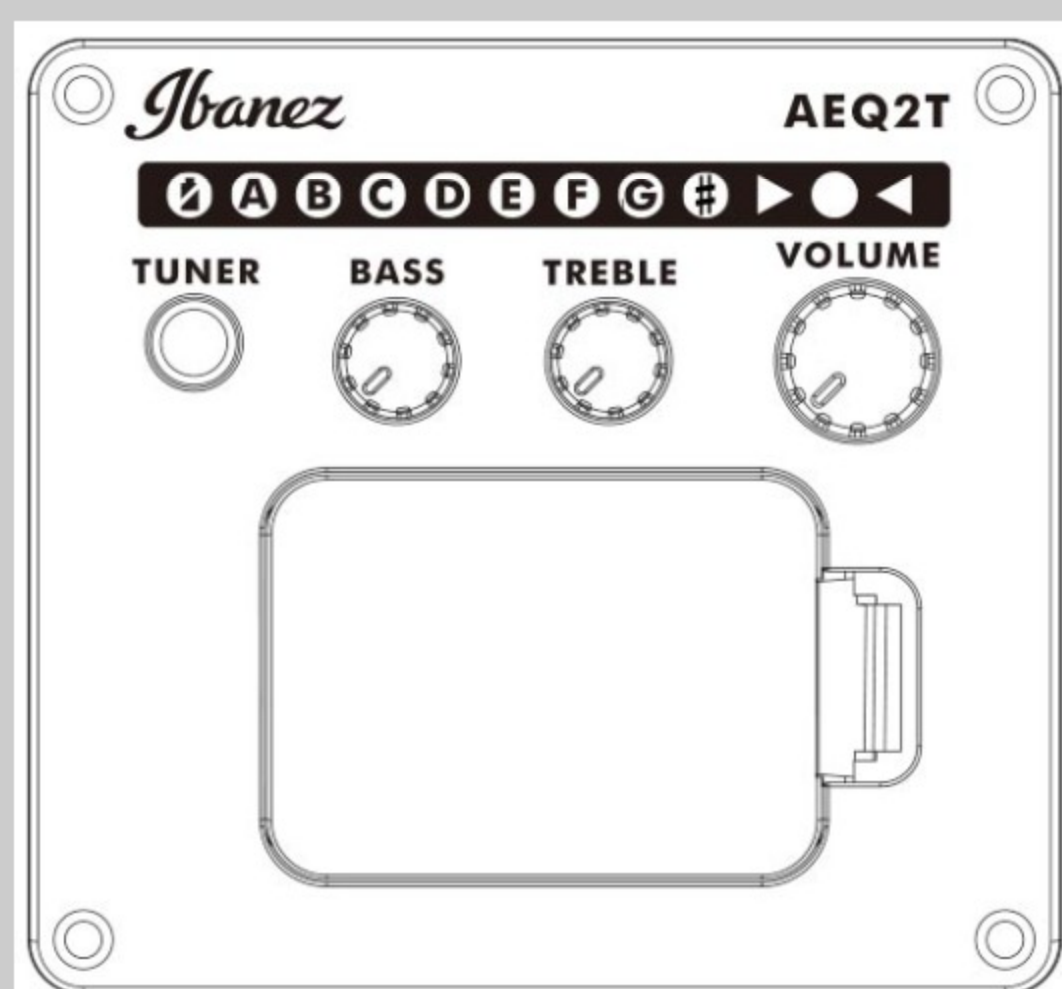

PREAMP

OTHERS

Recommended Bag IABB540-BK