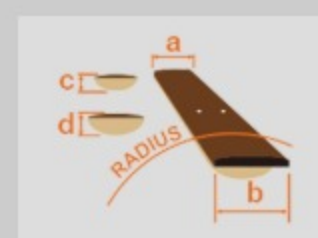

AEB8E

BK : Black High Gloss

COLOR VARIATION :

SHARE :  

SPEC

SPEC

body shape	AEB body
top	Spruce top
back & sides	Sapele back & Sapele sides
neck	AEB / Okoume neck
fretboard	Purpleheart fretboard
bridge	Purpleheart bridge
inlay	White dot
soundhole rosette	Black & White multi
tuning machine	Chrome Die-cast Tuner
nut material	Plastic
number of frets	22
saddle material	Plastic
bridge pins	Black with white dot
string gauge	.040/.060/.075/.095
string space	19mm
factory tuning	1G,2D,3A,4E
pickup	Ibanez Undersaddle
preamp	Ibanez AEQ-2T preamp w/Onboard tuner
output jack	1/4" output

NECK DIMENSIONS

Scale :	812.8mm
a : Width	43mm at NUT
b : Width	58mm at 14F
c : Thickness	23.5mm at 1F
d : Thickness	25.5mm at 7F
Radius :	400mmR

BODY DIMENSIONS

a : Length	20 "
b : Width	16 1/8"
c : Max Depth	5 "