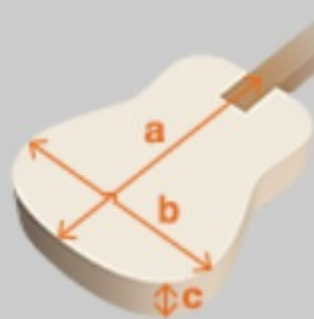

AEB8E

BK : Black High Gloss

COLOR VARIATION :

SHARE :  

SPEC

SPEC

body shape	AEB body
top	Spruce top
back & sides	Sapele back & Sapele sides
neck	AEB / Okoume neck
fretboard	Purpleheart fretboard
bridge	Purpleheart bridge
inlay	White dot
soundhole rosette	Black & White multi
tuning machine	Chrome Die-cast Tuner
nut material	Plastic
number of frets	22
saddle material	Plastic
bridge pins	Black with white dot
string gauge	.040/.060/.075/.095
string space	19mm
factory tuning	1G,2D,3A,4E
pickup	Ibanez Undersaddle
preamp	Ibanez AEQ-2T preamp w/Onboard tuner
output jack	1/4" output

NECK DIMENSIONS

Scale :	812.8mm
a : Width	43mm at NUT
b : Width	58mm at 14F
c : Thickness	23.5mm at 1F
d : Thickness	25.5mm at 7F
Radius :	400mmR

BODY DIMENSIONS

a : Length	20 "
b : Width	16 1/8"
c : Max Depth	5 "