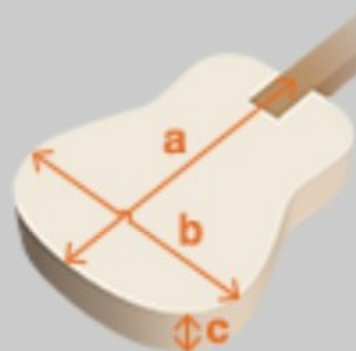

AEB8E

COLOR VARIATION :

BK : Black High Gloss

SHARE :  

SPEC

SPECS

body shape	AEB body
top	Spruce top
back & sides	Sapele back & Sapele sides
neck	AEB / Maple neck
fretboard	Purpleheart fretboard
bridge	Purpleheart bridge
inlay	White dot inlay
soundhole rosette	Black & White multi
tuning machine	Chrome Die-cast tuners
nut material	Plastic
number of frets	22
saddle material	Plastic
string gauge	.040/.060/.075/.095
string space	19mm
factory tuning	1G,2D,3A,4E
pickup	Ibanez Undersaddle
preamp	Ibanez AEQ-2T preamp w/Onboard tuner
output jack	1/4" output

NECK DIMENSIONS

Scale :	812.8mm
a : Width	43mm at NUT
b : Width	58mm at 14F
c : Thickness	23.5mm at 1F
d : Thickness	25.5mm at 7F
Radius :	400mmR

DESCRIPTION +

BODY DIMENSIONS

a : Length	20 1/8"
b : Width	16 1/4"
c : Max Depth	5 "