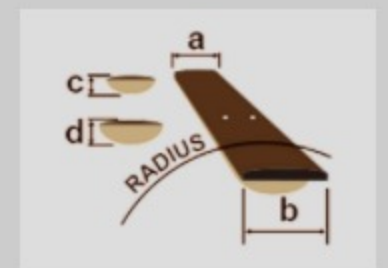

AEB8E

COLOR VARIATION :

BK : Black High Gloss

SHARE :  

SPEC

SPECS

body shape	AEB body
top	Spruce top
back & sides	Sapele back & Sapele sides
neck	AEB / Maple neck
fretboard	Purpleheart fretboard
bridge	Purpleheart bridge
inlay	White dot inlay
soundhole rosette	Black & White multi
tuning machine	Chrome Die-cast tuners
nut material	Plastic
number of frets	22
saddle material	Plastic
string gauge	.040/.060/.075/.095
string space	19mm
factory tuning	1G,2D,3A,4E
pickup	Ibanez Undersaddle
preamp	Ibanez AEQ-2T preamp w/Onboard tuner
output jack	1/4" output

NECK DIMENSIONS

Scale :	812.8mm
a : Width	43mm at NUT
b : Width	58mm at 14F
c : Thickness	23.5mm at 1F
d : Thickness	25.5mm at 7F
Radius :	400mmR

DESCRIPTION +

BODY DIMENSIONS

a : Length	20 1/8"
b : Width	16 1/4"
c : Max Depth	5 "