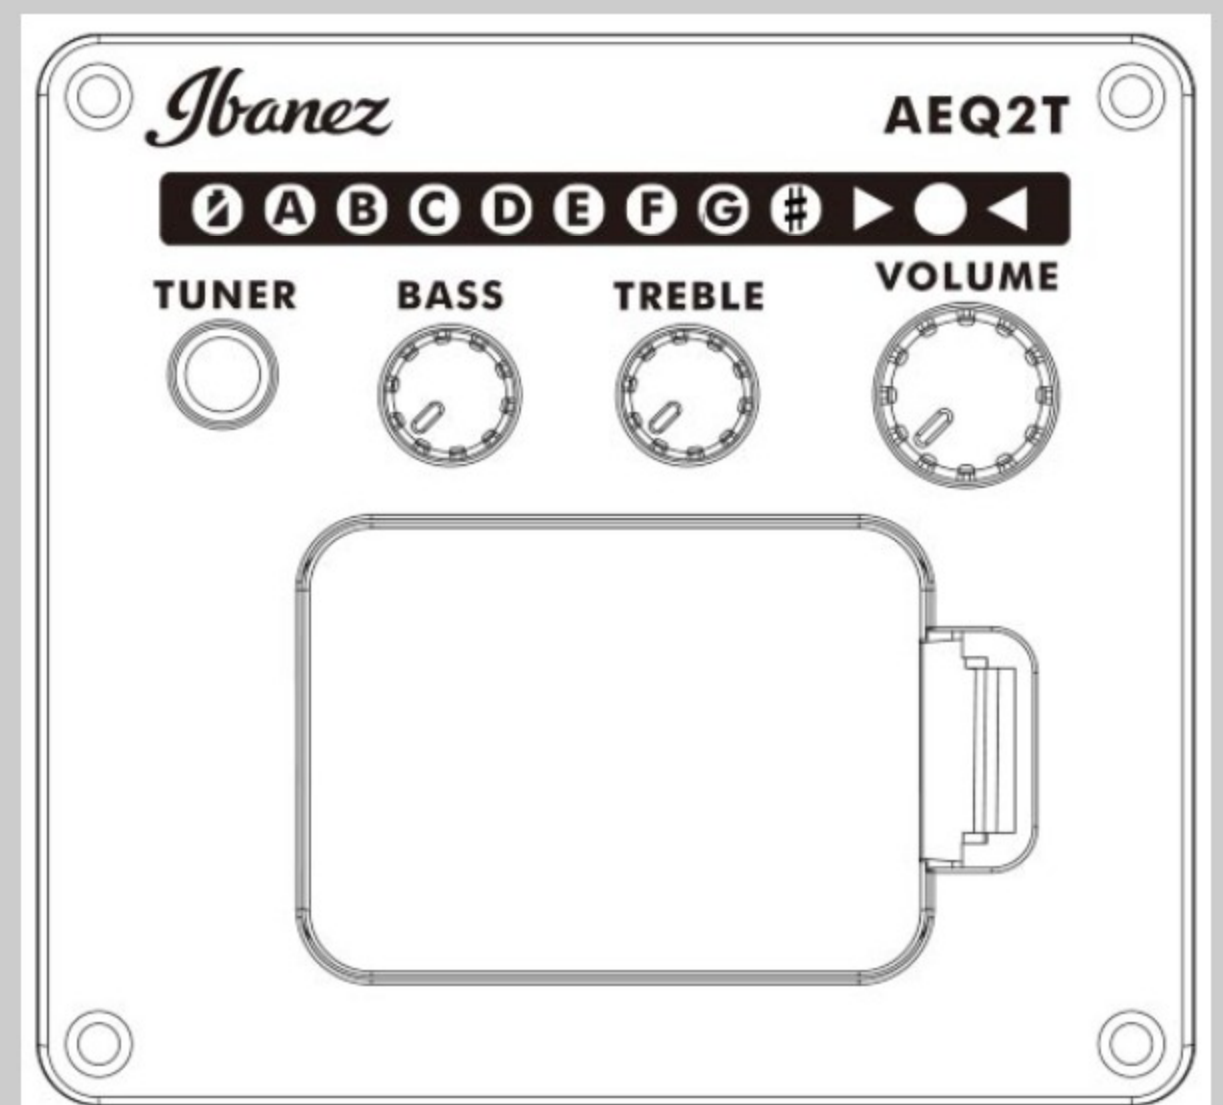

PREAMP

DESCRIPTION +

OTHER FEATURES

Recommended Bag IABB540-BK