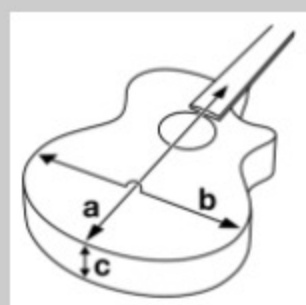

### SPECS

body shape	AEB body
top	Spruce top
back & sides	Sapele back & Sapele sides
neck	AEB / Maple neck
fretboard	Purpleheart fretboard
bridge	Purpleheart bridge
inlay	White dot inlay
soundhole rosette	Black & White multi
tuning machine	Chrome Die-cast tuners
number of frets	22
string gauge	.040/.060/.075/.095
string space	19mm
factory tuning	1G,2D,3A,4E
pickup	Ibanez Undersaddle
preamp	Ibanez AEQ-2T preamp w/Onboard tuner
output jack	1/4" output

### NECK DIMENSIONS

Scale :	812.8mm
a : Width	43mm at NUT
b : Width	58mm at 14F
c : Thickness	23.5mm at 1F
d : Thickness	25.5mm at 7F
Radius :	400mmR

DESCRIPTION +

### BODY DIMENSIONS

a : Length	20 1/8"
b : Width	16 1/4"
c : Max Depth	5"

DESCRIPTION +