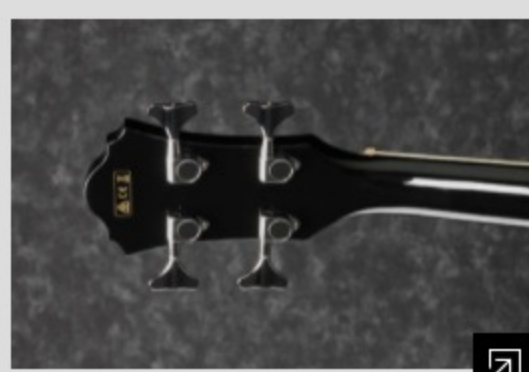

# AEB8E

COLOR VARIATION :

BK : Black High Gloss

SHARE :  

### SPECS

body shape	AEB body
top	Spruce top
back & sides	Sapele back & Sapele sides
neck	AEB / Maple neck
fretboard	Purpleheart fretboard
bridge	Purpleheart bridge
inlay	White dot inlay
soundhole rosette	Black & White multi
tuning machine	Chrome Die-cast tuners
number of frets	22
string gauge	.040/.060/.075/.095
string space	19mm
factory tuning	1G,2D,3A,4E
pickup	Ibanez Undersaddle
preamp	Ibanez AEQ-2T preamp w/Onboard tuner
output jack	1/4" output

### BODY DIMENSIONS

a : Length	20 1/8"
b : Width	16 1/4"
c : Max Depth	5"

DESCRIPTION +