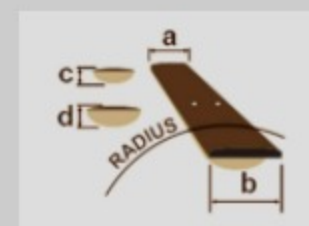

# AEB8E

COLOR VARIATION :

BK : Black High Gloss

SHARE :  

### SPECS

body shape	AEB body
top	Spruce top
back & sides	Sapele back & Sapele sides
neck	AEB / Maple neck
fretboard	Purpleheart fretboard
bridge	Purpleheart bridge
inlay	White dot inlay
soundhole rosette	Black & White multi
tuning machine	Chrome Die-cast tuners
number of frets	22
string gauge	.040/.060/.075/.095
string space	19mm
factory tuning	1G,2D,3A,4E
pickup	Ibanez Undersaddle
preamp	Ibanez AEQ-2T preamp w/Onboard tuner
output jack	1/4" output

### NECK DIMENSIONS

Scale :	812.8mm
a : Width	43mm at NUT
b : Width	58mm at 14F
c : Thickness	23.5mm at 1F
d : Thickness	25.5mm at 7F
Radius :	400mmR

DESCRIPTION +

### BODY DIMENSIONS

a : Length	20 1/8"
b : Width	16 1/4"
c : Max Depth	5"

DESCRIPTION +