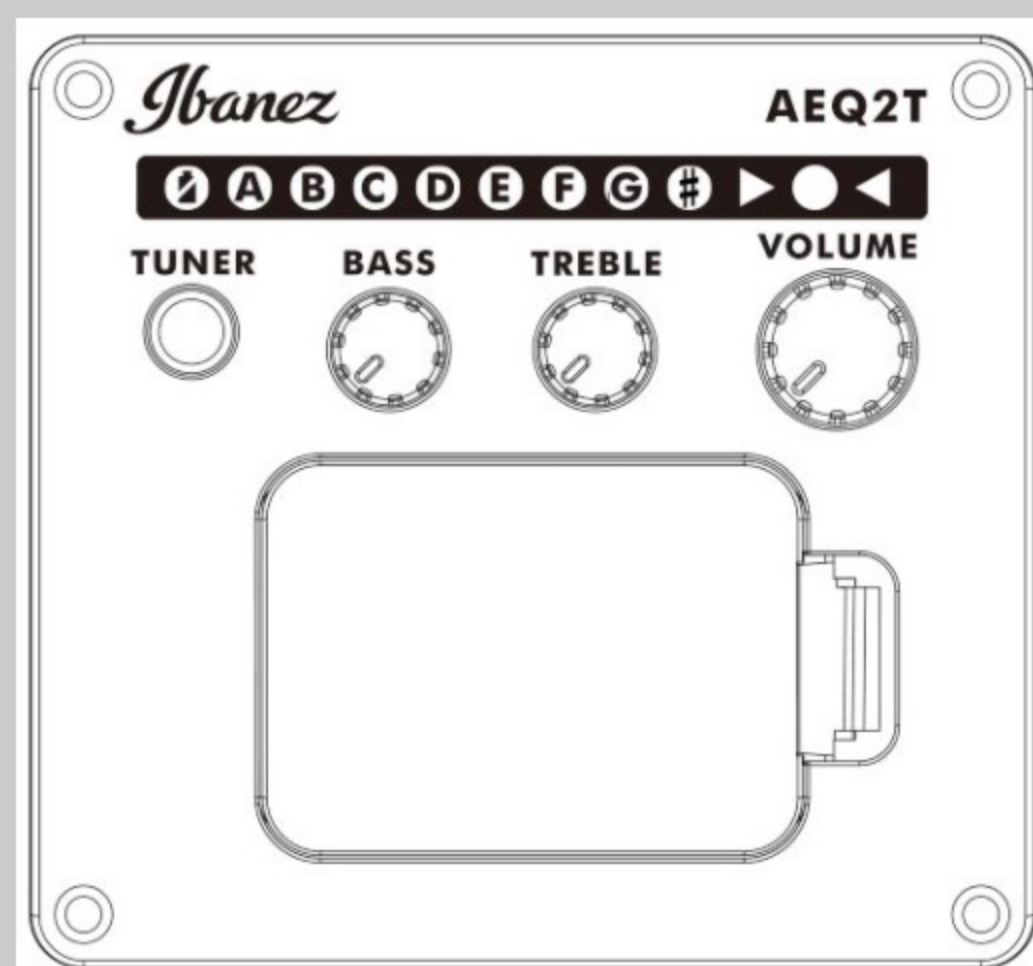

PREAMP

DESCRIPTION +

OTHER FEATURES

Recommended Bag IABB540-BK