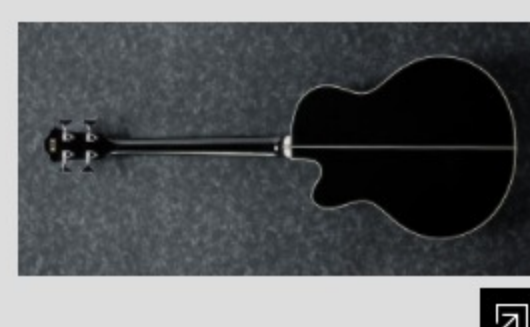

# AEB8E

COLOR VARIATION :

BK : Black High Gloss

SHARE :  

### SPECS

body shape	AEB body
top	Spruce top
back & sides	Sapele back & Sapele sides
neck	AEB / Maple neck
fretboard	Purpleheart fretboard
bridge	Purpleheart bridge
inlay	White dot inlay
soundhole rosette	Black & White multi
tuning machine	Chrome Die-cast tuners
number of frets	22
string gauge	.040/.060/.075/.095
string space	19mm
factory tuning	1G,2D,3A,4E
pickup	Ibanez Undersaddle
preamp	Ibanez AEQ-2T preamp w/Onboard tuner
output jack	1/4" output

### BODY DIMENSIONS

a : Length	20 1/8"
b : Width	16 1/4"
c : Max Depth	5"

DESCRIPTION +