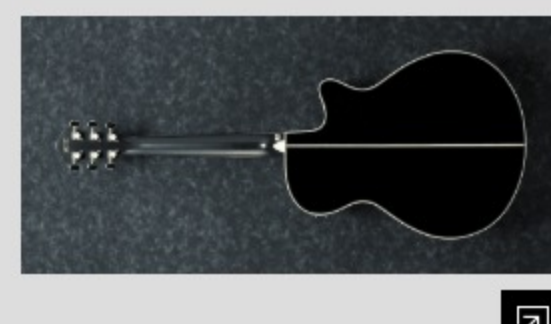

# AEG10LII

BK : Black High Gloss

COLOR VARIATION :

SHARE : [f](#) [t](#)

### SPEC

body shape	AEG body
bracing	X Bracing
top	Spruce top
back & sides	Sapele back & Sapele sides
neck	Mahogany
fretboard	Rosewood
bridge	Rosewood
body binding	Ivory
back strip inlay	Ivory
soundhole rosette	Abalone rosette
tuning machine	Chrome Die-cast tuners w/Half moon knobs
number of frets	21
bridge pins	Ibanez Advantage™ bridge pins
strings	Ibanez IACSP6C coated strings
pickup	Fishman® Sonico pickup
preamp	Ibanez AEQ-SP1 preamp w/Onboard tuner
output jack	1/4" output
battery	9V Battery
finish top	Gloss
finish back and sides	Gloss
finish neck back	Satin

### NECK DIMENSIONS

Scale :	634mm
a : Width	43mm at NUT
b : Width	55mm at 14F
c : Thickness	20mm at 1F
d : Thickness	21mm at 7F
Radius :	400mmR

### BODY DIMENSIONS

a : Length	19 1/4"
b : Width	15"
c : Max Depth	3 3/8"