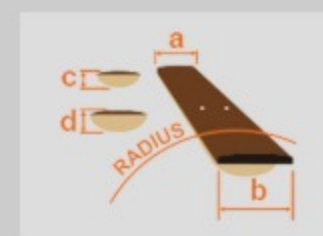

# AEG10LII

BK : Black High Gloss

COLOR VARIATION :

SHARE : [f](#) [t](#)

### SPEC

body shape	AEG body
bracing	X Bracing
top	Spruce top
back & sides	Sapele back & Sapele sides
neck	Mahogany
fretboard	Rosewood
bridge	Rosewood
body binding	Ivory
back strip inlay	Ivory
soundhole rosette	Abalone rosette
tuning machine	Chrome Die-cast tuners w/Half moon knobs
number of frets	21
bridge pins	Ibanez Advantage™ bridge pins
strings	Ibanez IACSP6C coated strings
pickup	Fishman® Sonico pickup
preamp	Ibanez AEQ-SP1 preamp w/Onboard tuner
output jack	1/4" output
battery	9V Battery
finish top	Gloss
finish back and sides	Gloss
finish neck back	Satin

### NECK DIMENSIONS

Scale :	634mm
a : Width	43mm at NUT
b : Width	55mm at 14F
c : Thickness	20mm at 1F
d : Thickness	21mm at 7F
Radius :	400mmR

### BODY DIMENSIONS

a : Length	19 1/4"
b : Width	15"
c : Max Depth	3 3/8"