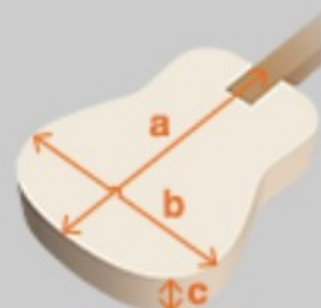

## SPEC

### SPEC

body shape	AEG body
bracing	X Bracing
top	Spruce top
back & sides	Sapele back & Sapele sides
neck	Mahogany
fretboard	Rosewood
bridge	Rosewood
body binding	Ivory
back strip inlay	Ivory
soundhole rosette	Abalone rosette
tuning machine	Chrome Die-cast tuners w/Half moon knobs
number of frets	21
bridge pins	Ibanez Advantage™ bridge pins
strings	Ibanez IACSP6C coated strings
pickup	Fishman® Sonico pickup
preamp	Ibanez AEQ-SP1 preamp w/Onboard tuner
output jack	1/4" output
battery	9V Battery
finish top	Gloss
finish back and sides	Gloss
finish neck back	Satin

### NECK DIMENSIONS

Scale :	634mm
a : Width	43mm at NUT
b : Width	55mm at 14F
c : Thickness	20mm at 1F
d : Thickness	21mm at 7F
Radius :	400mmR

### BODY DIMENSIONS

a : Length	19 1/4"
b : Width	15"
c : Max Depth	3 3/8"