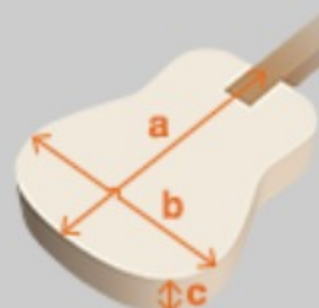

## SPEC

### SPEC

body shape	AEG body
bracing	Fan bracing
top	Spruce top
back & sides	Sapele back & Sapele sides
neck	Mahogany
fretboard	Rosewood
bridge	Rosewood
body binding	Ivory
back strip inlay	Black
inlay	Abalone off-set fretboard inlay
soundhole rosette	Abalone rosette
tuning machine	Gold classical tuners
number of frets	21
strings	Ibanez ICLS6NT strings
pickup	Fishman® Sonicore pickup
preamp	Ibanez AEQ-SP1 preamp w/Onboard tuner
output jack	1/4" output
battery	9V Battery
finish top	Gloss
finish back and sides	Gloss
finish neck back	Satin

### NECK DIMENSIONS

Scale :	648mm
a : Width	46mm at NUT
b : Width	58mm at 14F
c : Thickness	21mm at 1F
d : Thickness	22mm at 7F
Radius :	FLAT

### BODY DIMENSIONS

a : Length	19 1/4"
b : Width	15 "
c : Max Depth	3 3/8"