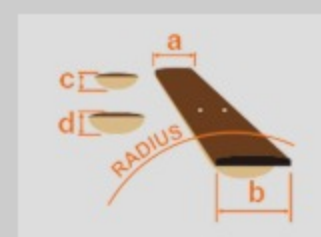

# AEG10NII

BK : Black High Gloss

COLOR VARIATION :

SHARE : [f](#) [t](#)

### SPEC

body shape	AEG body
bracing	Fan bracing
top	Spruce top
back & sides	Sapele back & Sapele sides
neck	Mahogany
fretboard	Rosewood
bridge	Rosewood
body binding	Ivory
back strip inlay	Black
inlay	Abalone off-set fretboard inlay
soundhole rosette	Abalone rosette
tuning machine	Gold classical tuners
number of frets	21
strings	Ibanez ICLS6NT strings
pickup	Fishman® Sonicore pickup
preamp	Ibanez AEQ-SP1 preamp w/Onboard tuner
output jack	1/4" output
battery	9V Battery
finish top	Gloss
finish back and sides	Gloss
finish neck back	Satin

### NECK DIMENSIONS

Scale :	648mm
a : Width	46mm at NUT
b : Width	58mm at 14F
c : Thickness	21mm at 1F
d : Thickness	22mm at 7F
Radius :	FLAT

### BODY DIMENSIONS

a : Length	19 1/4"
b : Width	15 "
c : Max Depth	3 3/8"