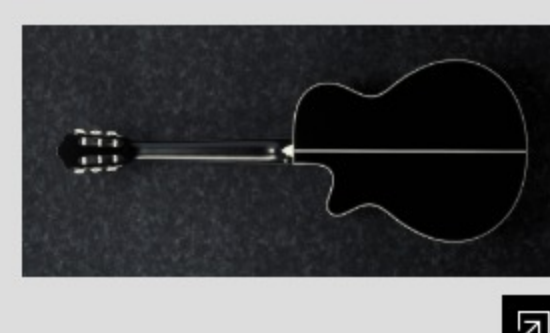

# AEG10NII

BK : Black High Gloss

COLOR VARIATION :

SHARE : [f](#) [t](#)

### SPEC

body shape	AEG body
bracing	Fan bracing
top	Spruce top
back & sides	Sapele back & Sapele sides
neck	Mahogany
fretboard	Rosewood
bridge	Rosewood
body binding	Ivory
back strip inlay	Black
inlay	Abalone off-set fretboard inlay
soundhole rosette	Abalone rosette
tuning machine	Gold classical tuners
number of frets	21
strings	Ibanez ICLS6NT strings
pickup	Fishman® Sonicore pickup
preamp	Ibanez AEQ-SP1 preamp w/Onboard tuner
output jack	1/4" output
battery	9V Battery
finish top	Gloss
finish back and sides	Gloss
finish neck back	Satin

### NECK DIMENSIONS

Scale :	648mm
a : Width	46mm at NUT
b : Width	58mm at 14F
c : Thickness	21mm at 1F
d : Thickness	22mm at 7F
Radius :	FLAT

### BODY DIMENSIONS

a : Length	19 1/4"
b : Width	15 "
c : Max Depth	3 3/8"