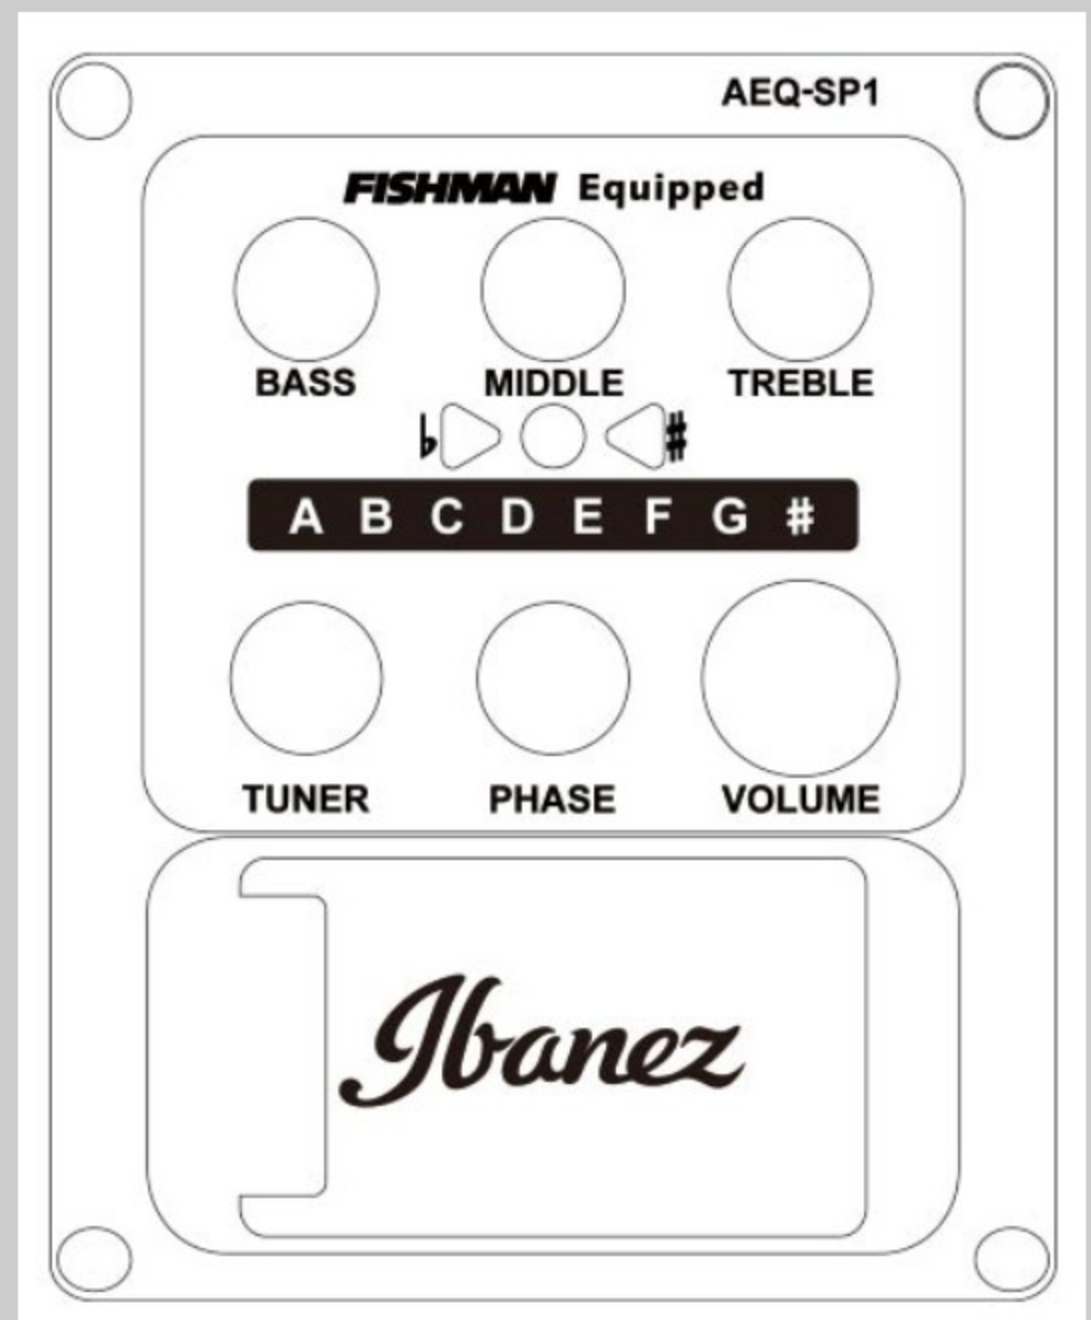

PREAMP

OTHERS

Recommended Case AEG10C