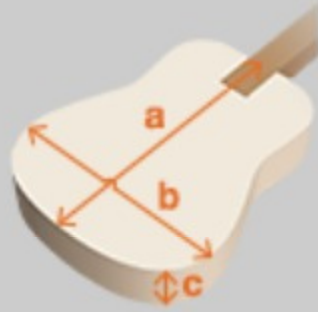

AEG10NII

BK : Black High Gloss

COLOR VARIATION :

SHARE :  

SPEC

SPEC

body shape	AEG body
top	Spruce top
back & sides	Sapele back & Sapele sides
neck	AEG / Nyatoh neck
fretboard	Balsamo Wood fretboard
bridge	Balsamo Wood bridge
inlay	White dot
soundhole rosette	Abalone
tuning machine	Gold Classical tuner
nut material	Plastic
number of frets	21
saddle material	Plastic
bridge pins	Ibanez Advantage™
strings	Ibanez ICLS6NT
string gauge	.0280/.0322/.0403/.029/.035/.043
string space	11.6mm
factory tuning	1E,2B,3G,4D,5A,6E
pickup	Fishman® Sonicore
preamp	Ibanez AEQ-SP1 preamp w/Onboard tuner
output jack	1/4" output

NECK DIMENSIONS

Scale :	650mm
a : Width	46mm at NUT
b : Width	58mm at 14F
c : Thickness	21mm at 1F
d : Thickness	22mm at 7F
Radius :	Flat

BODY DIMENSIONS

a : Length	19 1/4"
b : Width	15 "
c : Max Depth	3 3/8"