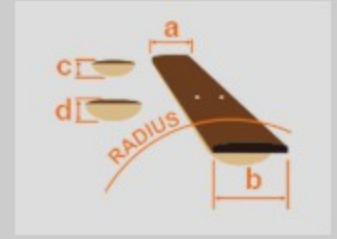

AEG10NII

BK : Black High Gloss

COLOR VARIATION :

SHARE :  

SPEC

SPEC

body shape	AEG body
top	Spruce top
back & sides	Sapele back & Sapele sides
neck	AEG / Nyatoh neck
fretboard	Balsamo Wood fretboard
bridge	Balsamo Wood bridge
inlay	White dot
soundhole rosette	Abalone
tuning machine	Gold Classical tuner
nut material	Plastic
number of frets	21
saddle material	Plastic
bridge pins	Ibanez Advantage™
strings	Ibanez ICLS6NT
string gauge	.0280/.0322/.0403/.029/.035/.043
string space	11.6mm
factory tuning	1E,2B,3G,4D,5A,6E
pickup	Fishman® Sonicore
preamp	Ibanez AEQ-SP1 preamp w/Onboard tuner
output jack	1/4" output

NECK DIMENSIONS

Scale :	650mm
a : Width	46mm at NUT
b : Width	58mm at 14F
c : Thickness	21mm at 1F
d : Thickness	22mm at 7F
Radius :	Flat

BODY DIMENSIONS

a : Length	19 1/4"
b : Width	15 "
c : Max Depth	3 3/8"