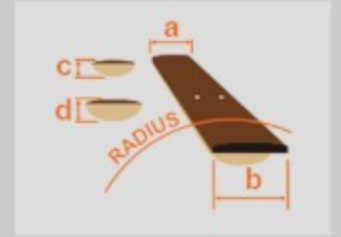

AEG10NII

BK : Black High Gloss

COLOR VARIATION :

SHARE : [f](#) [t](#)

SPEC

SPEC

body shape	AEG body
top	Spruce top
back & sides	Sapele back & Sapele sides
neck	AEG / Nyatoh neck
fretboard	Laurel fretboard
bridge	Laurel bridge
inlay	White dot
soundhole rosette	Abalone
tuning machine	Gold Classical tuner
nut material	Plastic
number of frets	21
saddle material	Plastic
strings	Ibanez ICLS6NT
string gauge	.0280/.0322/.0403/.029/.035/.043
string space	11.6mm
factory tuning	1E,2B,3G,4D,5A,6E
pickup	Fishman® Sonicore
preamp	Ibanez AEQ-SP1 preamp w/Onboard tuner
output jack	1/4" output

NECK DIMENSIONS

Scale :	648mm
a : Width	46mm at NUT
b : Width	55mm at 14F
c : Thickness	21mm at 1F
d : Thickness	22mm at 7F
Radius :	Flat

BODY DIMENSIONS

a : Length	19 1/4"
b : Width	15 "
c : Max Depth	3 3/8"