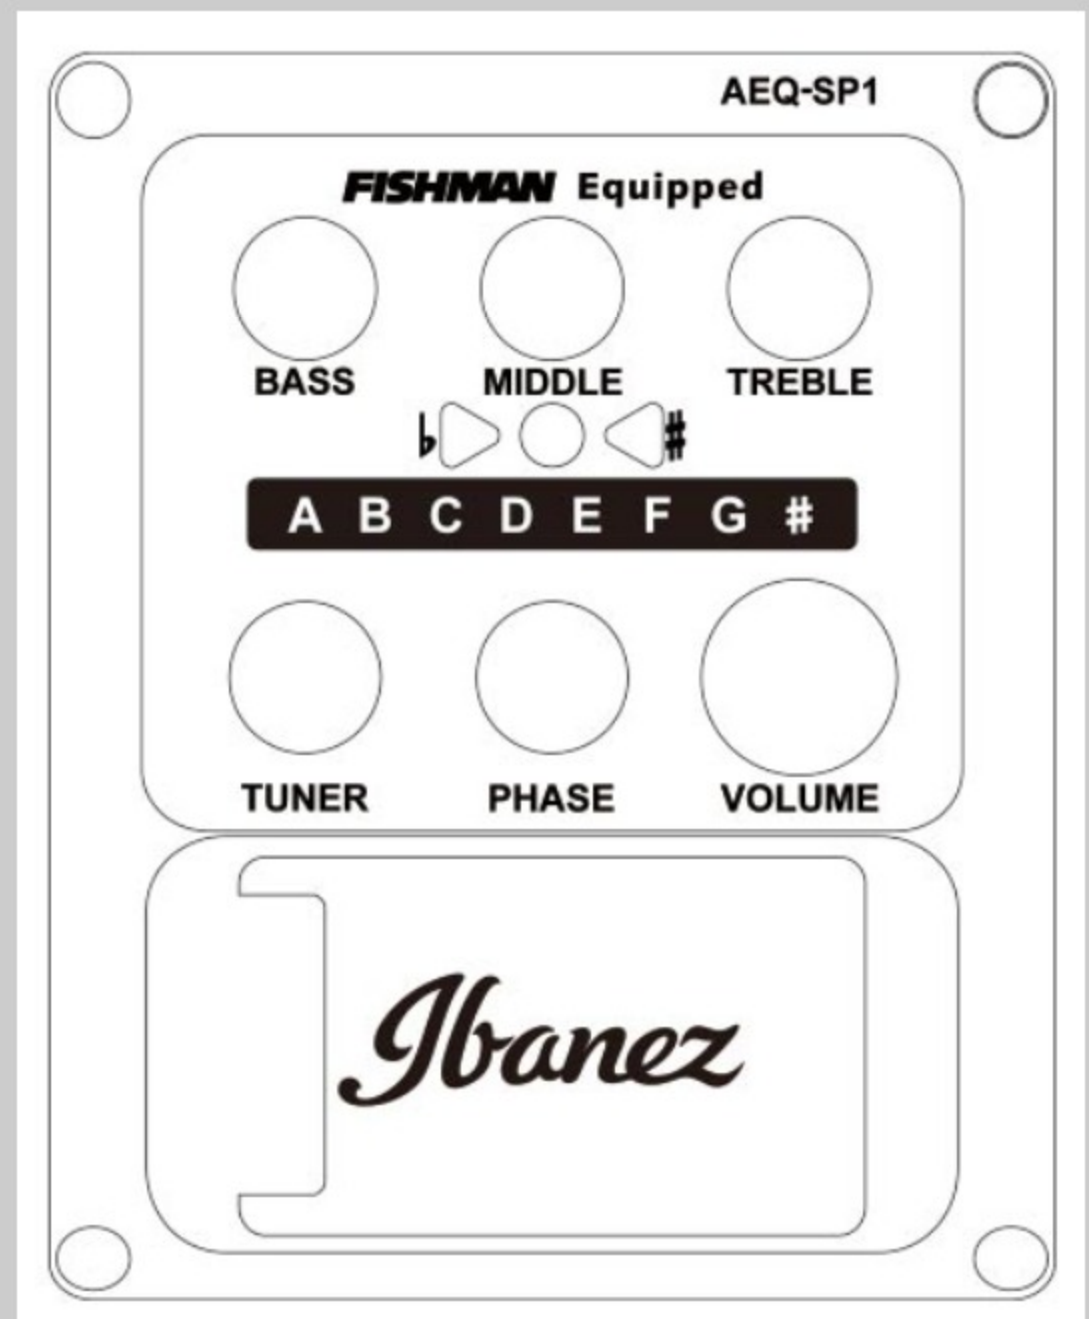

PREAMP

OTHERS

Recommended Case	AEG10C