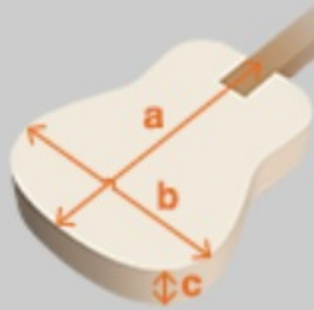

AEG10NII

BK : Black High Gloss

COLOR VARIATION :

SHARE : [f](#) [t](#)

SPEC

SPEC

body shape	AEG body
top	Spruce top
back & sides	Sapele back & Sapele sides
neck	AEG / Nyatoh neck
fretboard	Laurel fretboard
bridge	Laurel bridge
inlay	White dot
soundhole rosette	Abalone
tuning machine	Gold Classical tuner
nut material	Plastic
number of frets	21
saddle material	Plastic
strings	Ibanez ICLS6NT
string gauge	.0280/.0322/.0403/.029/.035/.043
string space	11.6mm
factory tuning	1E,2B,3G,4D,5A,6E
pickup	Fishman® Sonicore
preamp	Ibanez AEQ-SP1 preamp w/Onboard tuner
output jack	1/4" output

NECK DIMENSIONS

Scale :	648mm
a : Width	46mm at NUT
b : Width	55mm at 14F
c : Thickness	21mm at 1F
d : Thickness	22mm at 7F
Radius :	Flat

BODY DIMENSIONS

a : Length	19 1/4"
b : Width	15 "
c : Max Depth	3 3/8"