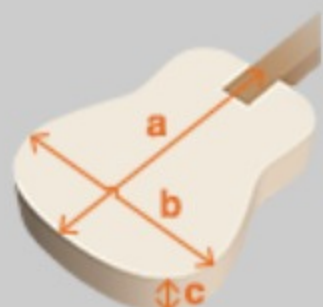

AEG12II

NT : Natural High Gloss

COLOR VARIATION :

SHARE : [f](#) [t](#)

SPEC

SPEC

body shape	AEG body
bracing	X Bracing
top	Sapele top
back & sides	Sapele back & Sapele sides
neck	Mahogany
fretboard	Rosewood
bridge	Rosewood
body binding	Ivory
back strip inlay	Ivory
soundhole rosette	Abalone rosette
tuning machine	Chrome Die-cast tuners w/Half moon knobs
number of frets	21
bridge pins	Ibanez Advantage™ bridge pins
strings	Ibanez IACSP6C coated strings
pickup	Fishman® Sonicore pickup
preamp	Ibanez AEQ-SP1 preamp w/Onboard tuner
output jack	1/4" output
battery	9V Battery
finish top	Gloss
finish back and sides	Gloss
finish neck back	Satin

NECK DIMENSIONS

Scale :	634mm
a : Width	43mm at NUT
b : Width	55mm at 14F
c : Thickness	20mm at 1F
d : Thickness	21mm at 7F
Radius :	400mmR

BODY DIMENSIONS

a : Length	19 1/4"
b : Width	15 "
c : Max Depth	3 3/8"