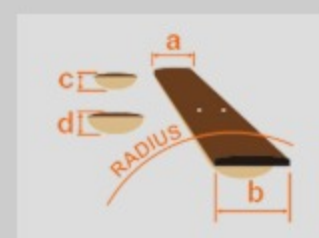

AEG12II

NT : Natural High Gloss

COLOR VARIATION :

SHARE : [f](#) [t](#)

SPEC

SPEC

body shape	AEG body
bracing	X Bracing
top	Sapele top
back & sides	Sapele back & Sapele sides
neck	Mahogany
fretboard	Rosewood
bridge	Rosewood
body binding	Ivory
back strip inlay	Ivory
soundhole rosette	Abalone rosette
tuning machine	Chrome Die-cast tuners w/Half moon knobs
number of frets	21
bridge pins	Ibanez Advantage™ bridge pins
strings	Ibanez IACSP6C coated strings
pickup	Fishman® Sonicore pickup
preamp	Ibanez AEQ-SP1 preamp w/Onboard tuner
output jack	1/4" output
battery	9V Battery
finish top	Gloss
finish back and sides	Gloss
finish neck back	Satin

NECK DIMENSIONS

Scale :	634mm
a : Width	43mm at NUT
b : Width	55mm at 14F
c : Thickness	20mm at 1F
d : Thickness	21mm at 7F
Radius :	400mmR

BODY DIMENSIONS

a : Length	19 1/4"
b : Width	15 "
c : Max Depth	3 3/8"