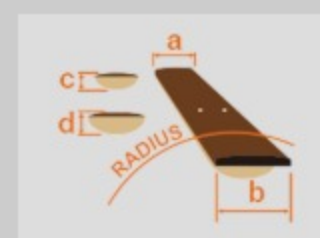

# AEG12II

NMH : Natural Mahogany High Gloss

COLOR VARIATION :

SHARE :

### SPEC

body shape	AEG body
top	Spruce top
back & sides	Sapele back & Sapele sides
neck	AEG / Nyatoh neck
fretboard	Balsamo Wood fretboard
bridge	Balsamo Wood bridge
inlay	White dot
soundhole rosette	Abalone
tuning machine	Gold Die-cast Tuner w/Half moon knobs
nut material	Plastic
number of frets	21
saddle material	Plastic
bridge pins	Ibanez Advantage™
strings	Ibanez IACSP6C
string gauge	.012/.016/.024/.032/.042/.053
string space	11mm
factory tuning	1E,2B,3G,4D,5A,6E
pickup	Fishman® Sonicore
preamp	Ibanez AEQ-SP1 preamp w/Onboard tuner
output jack	1/4" output

### NECK DIMENSIONS

Scale :	634mm
a : Width	43mm at NUT
b : Width	55mm at 14F
c : Thickness	20mm at 1F
d : Thickness	21mm at 7F
Radius :	400mmR

### BODY DIMENSIONS

a : Length	19 1/4"
b : Width	15 "
c : Max Depth	3 3/8"