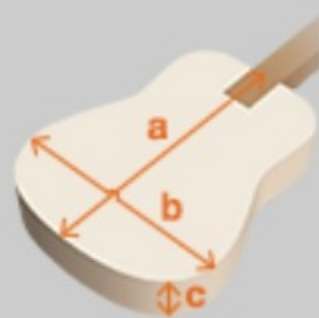

### SPEC

body shape	AEG body
top	Spruce top
back & sides	Sapele back & Sapele sides
neck	AEG / Nyatoh neck
fretboard	Balsamo Wood fretboard
bridge	Balsamo Wood bridge
inlay	White dot
soundhole rosette	Abalone
tuning machine	Gold Die-cast Tuner w/Half moon knobs
nut material	Plastic
number of frets	21
saddle material	Plastic
bridge pins	Ibanez Advantage™
strings	Ibanez IACSP6C
string gauge	.012/.016/.024/.032/.042/.053
string space	11mm
factory tuning	1E,2B,3G,4D,5A,6E
pickup	Fishman® Sonicore
preamp	Ibanez AEQ-SP1 preamp w/Onboard tuner
output jack	1/4" output

### NECK DIMENSIONS

Scale :	634mm
a : Width	43mm at NUT
b : Width	55mm at 14F
c : Thickness	20mm at 1F
d : Thickness	21mm at 7F
Radius :	400mmR

### BODY DIMENSIONS

a : Length	19 1/4"
b : Width	15 "
c : Max Depth	3 3/8"