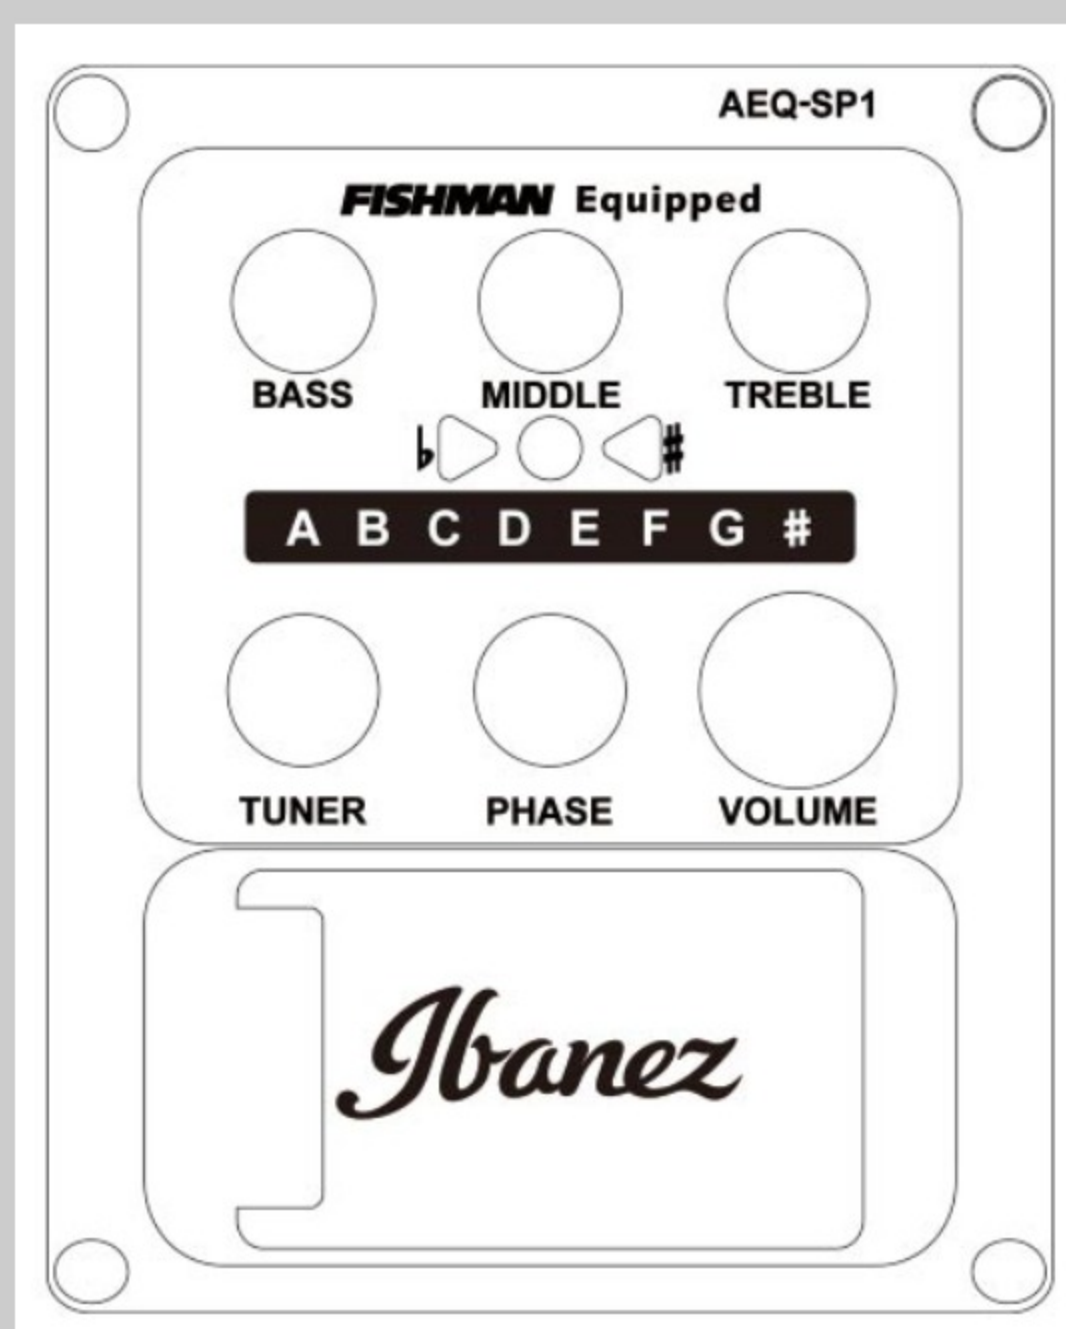

PREAMP

OTHERS

Recommended Case AEG10C