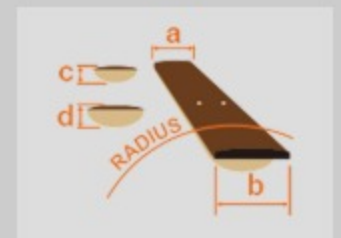

### SPEC

body shape	AEG body
bracing	X Bracing
top	Spruce top
back & sides	Sapele back & Sapele sides
neck	Mahogany
fretboard	Purpleheart
bridge	Purpleheart
body binding	Ivory
soundhole rosette	Abalone rosette
tuning machine	Chrome Die-cast tuners w/Half moon knobs
number of frets	21
bridge pins	Ibanez Advantage™ bridge pins
strings	Ibanez IACS12C coated strings
pickup	Fishman® Sonicore pickup
preamp	Ibanez AEQ-SP2 preamp w/Onboard tuner
output jack	Balanced XLR & 1/4" outputs
battery	9V Battery
finish top	Gloss
finish back and sides	Gloss
finish neck back	Satin

### NECK DIMENSIONS

Scale :	634mm
a : Width	45mm at NUT
b : Width	57mm at 14F
c : Thickness	21mm at 1F
d : Thickness	22.5mm at 7F
Radius :	250mmR

### BODY DIMENSIONS

a : Length	19 1/4"
b : Width	15 "
c : Max Depth	4 3/8"