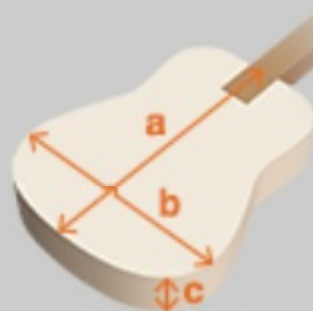

### SPEC

body shape	AEG body
bracing	X Bracing
top	Spruce top
back & sides	Sapele back & Sapele sides
neck	Mahogany
fretboard	Purpleheart
bridge	Purpleheart
body binding	Ivory
soundhole rosette	Abalone rosette
tuning machine	Chrome Die-cast tuners w/Half moon knobs
number of frets	21
bridge pins	Ibanez Advantage™ bridge pins
strings	Ibanez IACS12C coated strings
pickup	Fishman® Sonicore pickup
preamp	Ibanez AEQ-SP2 preamp w/Onboard tuner
output jack	Balanced XLR & 1/4" outputs
battery	9V Battery
finish top	Gloss
finish back and sides	Gloss
finish neck back	Satin

### NECK DIMENSIONS

Scale :	634mm
a : Width	45mm at NUT
b : Width	57mm at 14F
c : Thickness	21mm at 1F
d : Thickness	22.5mm at 7F
Radius :	250mmR

### BODY DIMENSIONS

a : Length	19 1/4"
b : Width	15 "
c : Max Depth	4 3/8"