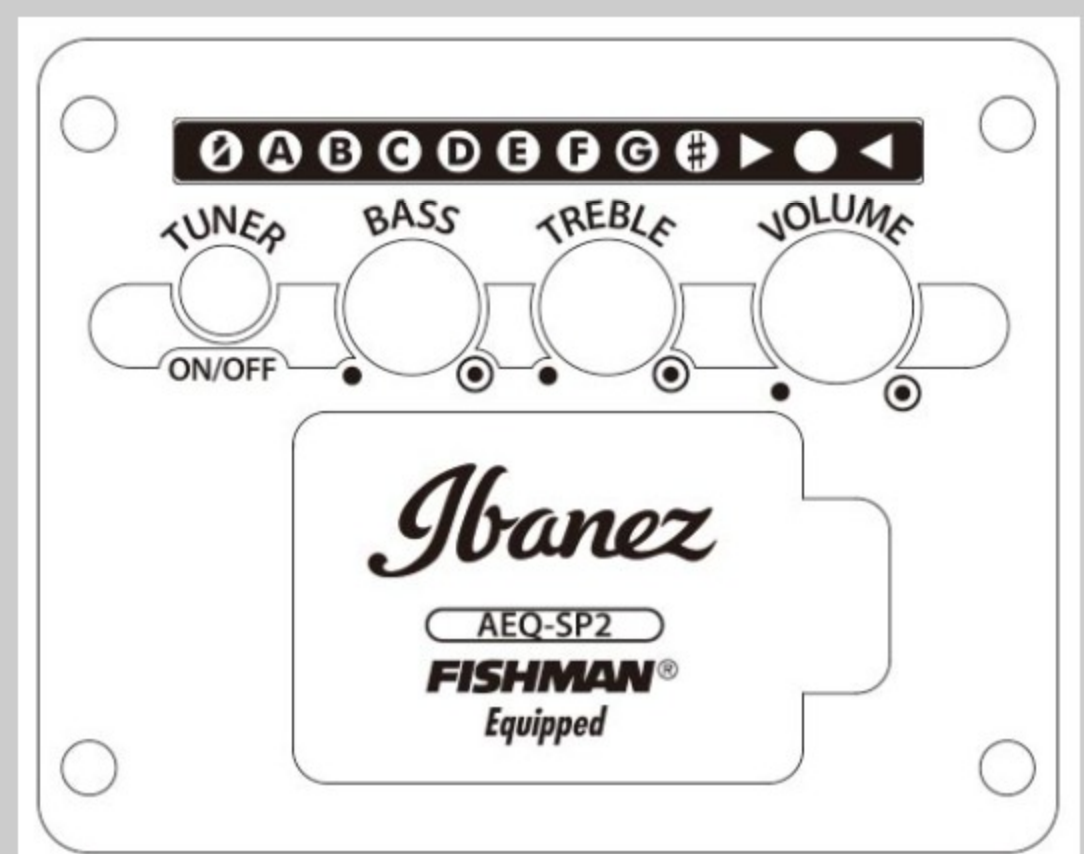

PREAMP

OTHERS

Recommended Case	PF50C