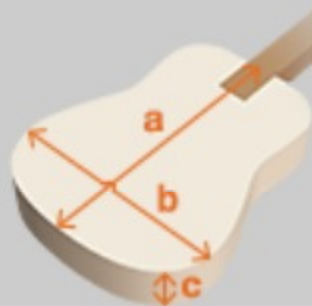

AEG1812II

BK : Black High Gloss

COLOR VARIATION :

SHARE : [f](#) [t](#)

SPEC

SPEC

body shape	AEG body
top	Spruce top
back & sides	Sapele back & Sapele sides
neck	AEG / Okoume neck
fretboard	Purpleheart fretboard
bridge	Purpleheart bridge
inlay	White dot
soundhole rosette	Abalone
tuning machine	Chrome Die-cast Tuner w/Half moon knobs
nut material	Plastic
number of frets	21
saddle material	Plastic
bridge pins	Ibanez Advantage™
strings	Ibanez IACS12C
string gauge	.010/.010/.014/.014/.023/.008/.030/.012/.039/.018/.047/.027
string space	11mm
factory tuning	1E,2B,3G,4D,5A,6E
pickup	Fishman® Sonicore
preamp	Ibanez AEQ-SP2 preamp w/Onboard tuner
output jack	Balanced XLR & 1/4" outputs

NECK DIMENSIONS

Scale :	634mm
a : Width	45mm at NUT
b : Width	57mm at 14F
c : Thickness	21mm at 1F
d : Thickness	22.5mm at 7F
Radius :	250mmR

BODY DIMENSIONS

a : Length	19 1/4"
b : Width	15 "
c : Max Depth	4 3/8"