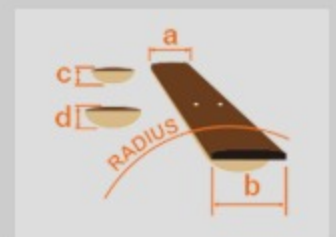

AEG1812II

BK : Black High Gloss

COLOR VARIATION :

SHARE : [f](#) [t](#)

SPEC

SPEC

body shape	AEG body
top	Spruce top
back & sides	Sapele back & Sapele sides
neck	AEG / Okoume neck
fretboard	Purpleheart fretboard
bridge	Purpleheart bridge
inlay	White dot
soundhole rosette	Abalone
tuning machine	Chrome Die-cast Tuner w/Half moon knobs
nut material	Plastic
number of frets	21
saddle material	Plastic
bridge pins	Ibanez Advantage™
strings	Ibanez IACS12C
string gauge	.010/.010/.014/.014/.023/.008/.030/.012/.039/.018/.047/.027
string space	11mm
factory tuning	1E,2B,3G,4D,5A,6E
pickup	Fishman® Sonicore
preamp	Ibanez AEQ-SP2 preamp w/Onboard tuner
output jack	Balanced XLR & 1/4" outputs

NECK DIMENSIONS

Scale :	634mm
a : Width	45mm at NUT
b : Width	57mm at 14F
c : Thickness	21mm at 1F
d : Thickness	22.5mm at 7F
Radius :	250mmR

BODY DIMENSIONS

a : Length	19 1/4"
b : Width	15 "
c : Max Depth	4 3/8"