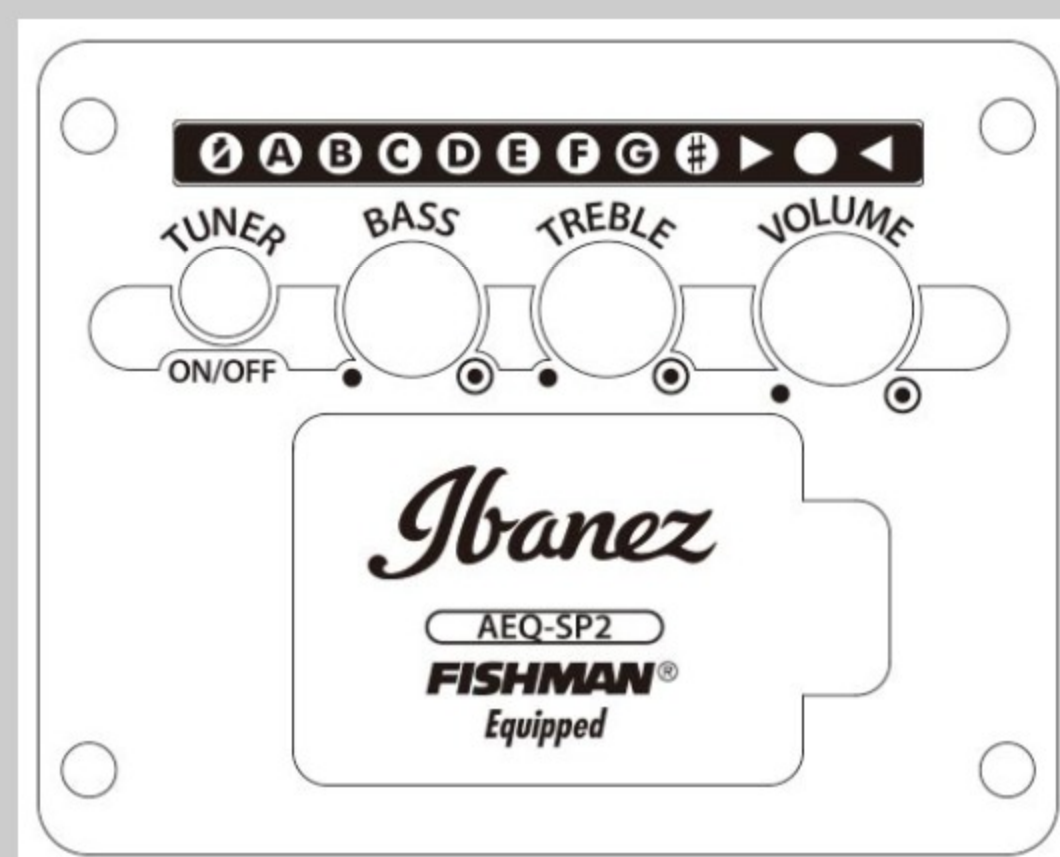

PREAMP

OTHERS

Left-handed Model