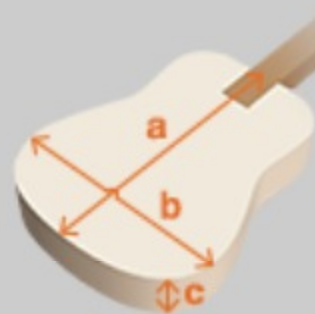

AEG18LII

VV : Vintage Violin High Gloss

COLOR VARIATION :

SHARE :  

SPEC

SPEC

body shape	AEG body
top	Spruce top
back & sides	Sapele back & Sapele sides
neck	AEG / Okoume neck
fretboard	Purpleheart fretboard
bridge	Purpleheart
inlay	White dot inlay
soundhole rosette	Abalone
tuning machine	Chrome Die-cast tuners w/Half moon knobs
nut material	Plastic
number of frets	21
saddle material	Plastic
bridge pins	Ibanez Advantage™
strings	Ibanez IACS6C
string gauge	.012/.016/.024/.032/.042/.053
string space	11mm
factory tuning	1E,2B,3G,4D,5A,6E
pickup	Fishman® Sonicore
preamp	Ibanez AEQ-SP2 preamp w/Onboard tuner
output jack	Balanced XLR & 1/4" outputs

NECK DIMENSIONS

Scale :	634mm
a : Width	43mm at NUT
b : Width	55mm at 14F
c : Thickness	20mm at 1F
d : Thickness	21mm at 7F
Radius :	400mmR

BODY DIMENSIONS

a : Length	19 1/4"
b : Width	15 "
c : Max Depth	4 3/8"