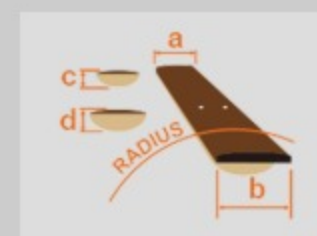

AEG18LII

VV : Vintage Violin High Gloss

COLOR VARIATION :

SHARE :  

SPEC

SPEC

body shape	AEG body
top	Spruce top
back & sides	Sapele back & Sapele sides
neck	AEG / Okoume neck
fretboard	Purpleheart fretboard
bridge	Purpleheart
inlay	White dot inlay
soundhole rosette	Abalone
tuning machine	Chrome Die-cast tuners w/Half moon knobs
nut material	Plastic
number of frets	21
saddle material	Plastic
bridge pins	Ibanez Advantage™
strings	Ibanez IACS6C
string gauge	.012/.016/.024/.032/.042/.053
string space	11mm
factory tuning	1E,2B,3G,4D,5A,6E
pickup	Fishman® Sonicore
preamp	Ibanez AEQ-SP2 preamp w/Onboard tuner
output jack	Balanced XLR & 1/4" outputs

NECK DIMENSIONS

Scale :	634mm
a : Width	43mm at NUT
b : Width	55mm at 14F
c : Thickness	20mm at 1F
d : Thickness	21mm at 7F
Radius :	400mmR

BODY DIMENSIONS

a : Length	19 1/4"
b : Width	15 "
c : Max Depth	4 3/8"