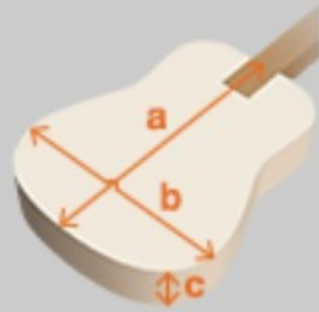

AEG19II

OBB : Ocean Blue Burst High Gross

COLOR VARIATION :

SHARE :  

SPEC

SPEC

body shape	AEG body
top	Flamed Maple top
back & sides	Sapele back & Sapele sides
neck	AEG / Nyatoh neck
fretboard	Laurel fretboard
bridge	Laurel bridge
inlay	White dot
soundhole rosette	Abalone
tuning machine	Chrome Die-cast Tuner w/Half moon knobs
nut material	Plastic
number of frets	21
saddle material	Plastic
bridge pins	Ibanez Advantage™
strings	Ibanez IACSP6C
string gauge	.012/.016/.024/.032/.042/.053
string space	11mm
factory tuning	1E,2B,3G,4D,5A,6E
pickup	Fishman® Sonicore
preamp	Ibanez AEQ-SP1 preamp w/Onboard tuner
output jack	1/4" output

NECK DIMENSIONS

Scale :	634mm
a : Width	43mm at NUT
b : Width	55mm at 14F
c : Thickness	20mm at 1F
d : Thickness	21mm at 7F
Radius :	400mmR

BODY DIMENSIONS

a : Length	19 1/4"
b : Width	15"
c : Max Depth	3 3/8"