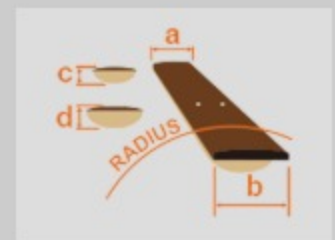

AEG19II

OBB : Ocean Blue Burst High Gross

COLOR VARIATION :

SHARE :  

SPEC

SPEC

body shape	AEG body
top	Flamed Maple top
back & sides	Sapele back & Sapele sides
neck	AEG / Nyatoh neck
fretboard	Laurel fretboard
bridge	Laurel bridge
inlay	White dot
soundhole rosette	Abalone
tuning machine	Chrome Die-cast Tuner w/Half moon knobs
nut material	Plastic
number of frets	21
saddle material	Plastic
bridge pins	Ibanez Advantage™
strings	Ibanez IACSP6C
string gauge	.012/.016/.024/.032/.042/.053
string space	11mm
factory tuning	1E,2B,3G,4D,5A,6E
pickup	Fishman® Sonicore
preamp	Ibanez AEQ-SP1 preamp w/Onboard tuner
output jack	1/4" output

NECK DIMENSIONS

Scale :	634mm
a : Width	43mm at NUT
b : Width	55mm at 14F
c : Thickness	20mm at 1F
d : Thickness	21mm at 7F
Radius :	400mmR

BODY DIMENSIONS

a : Length	19 1/4"
b : Width	15"
c : Max Depth	3 3/8"