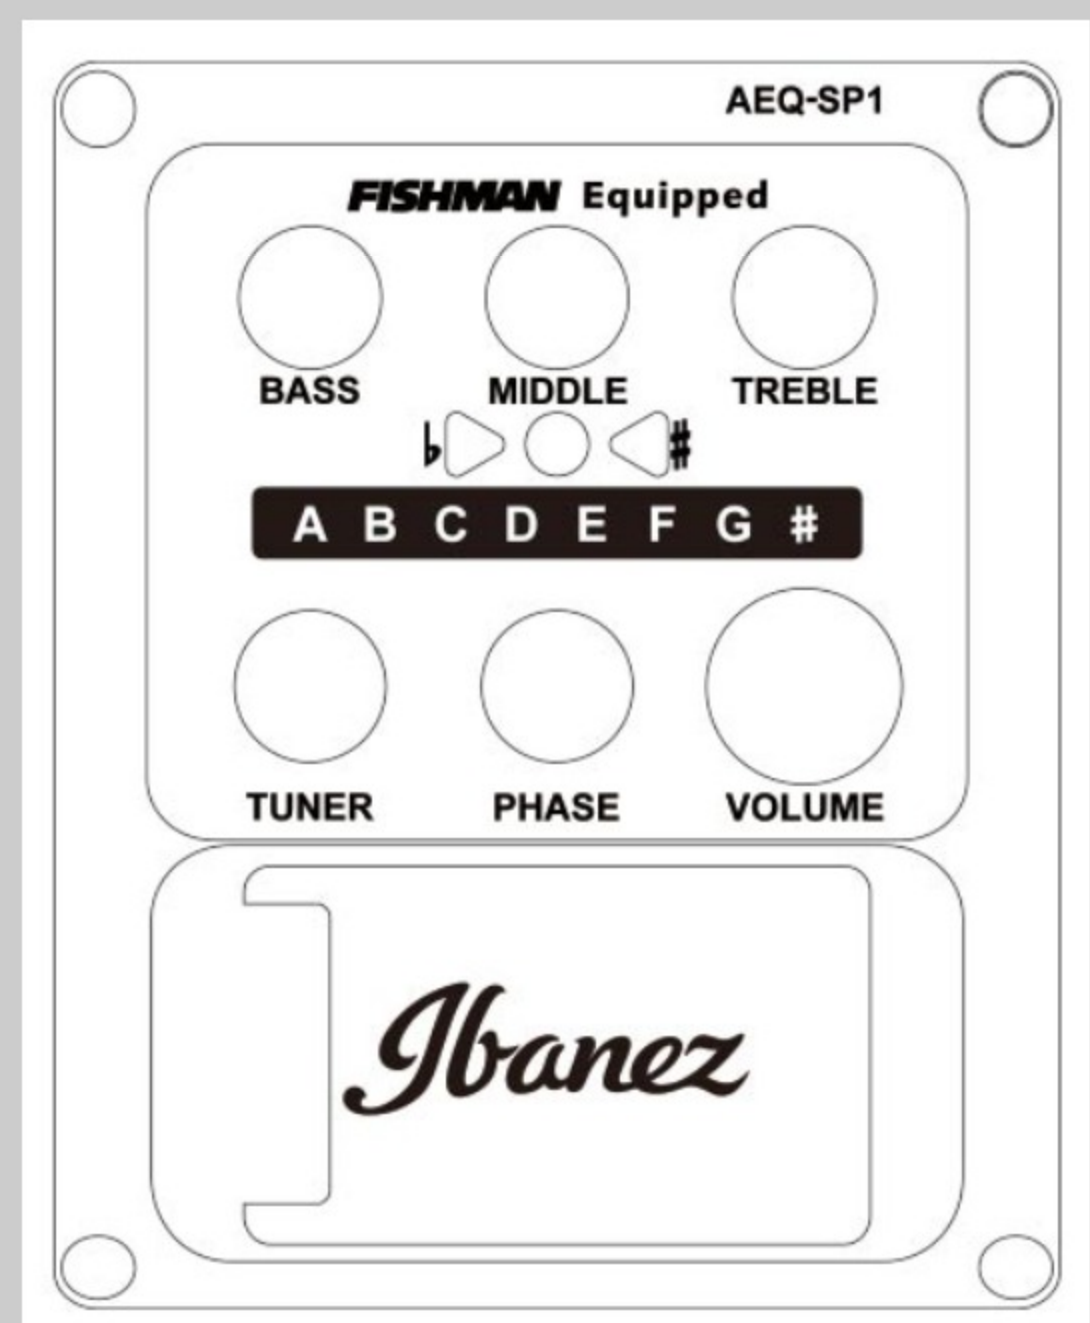

PREAMP

OTHERS

Recommended Case	AEG10C