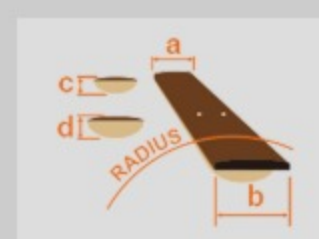

# AEG19LII

TIB : Tiger Burst High Gloss

COLOR VARIATION :

SHARE : [f](#) [t](#)

### SPEC

body shape	AEG body
top	Flamed Maple top
back & sides	Sapele back & Sapele sides
neck	AEG / Nyatoh neck
fretboard	Laurel fretboard
bridge	Laurel bridge
inlay	White dot
soundhole rosette	Abalone
tuning machine	Chrome Die-cast Tuner w/Half moon knobs
nut material	Plastic
number of frets	21
saddle material	Plastic
bridge pins	Ibanez Advantage™
strings	Ibanez IACSP6C
string gauge	.012/.016/.024/.032/.042/.053
string space	11mm
factory tuning	1E,2B,3G,4D,5A,6E
pickup	Fishman® Sonicore
preamp	Ibanez AEQ-SP1 preamp w/Onboard tuner
output jack	1/4" output

### NECK DIMENSIONS

Scale :	634mm
a : Width	43mm at NUT
b : Width	55mm at 14F
c : Thickness	20mm at 1F
d : Thickness	21mm at 7F
Radius :	400mmR

### BODY DIMENSIONS

a : Length	19 1/4"
b : Width	15 "
c : Max Depth	3 3/8"