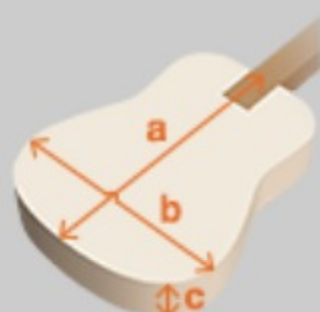

## SPEC

### SPEC

body shape	AEG body
top	Flamed Maple top
back & sides	Sapele back & Sapele sides
neck	AEG / Nyatoh neck
fretboard	Laurel fretboard
bridge	Laurel bridge
inlay	White dot
soundhole rosette	Abalone
tuning machine	Chrome Die-cast Tuner w/Half moon knobs
nut material	Plastic
number of frets	21
saddle material	Plastic
bridge pins	Ibanez Advantage™
strings	Ibanez IACSP6C
string gauge	.012/.016/.024/.032/.042/.053
string space	11mm
factory tuning	1E,2B,3G,4D,5A,6E
pickup	Fishman® Sonicore
preamp	Ibanez AEQ-SP1 preamp w/Onboard tuner
output jack	1/4" output

### NECK DIMENSIONS

Scale :	634mm
a : Width	43mm at NUT
b : Width	55mm at 14F
c : Thickness	20mm at 1F
d : Thickness	21mm at 7F
Radius :	400mmR

### BODY DIMENSIONS

a : Length	19 1/4"
b : Width	15 "
c : Max Depth	3 3/8"