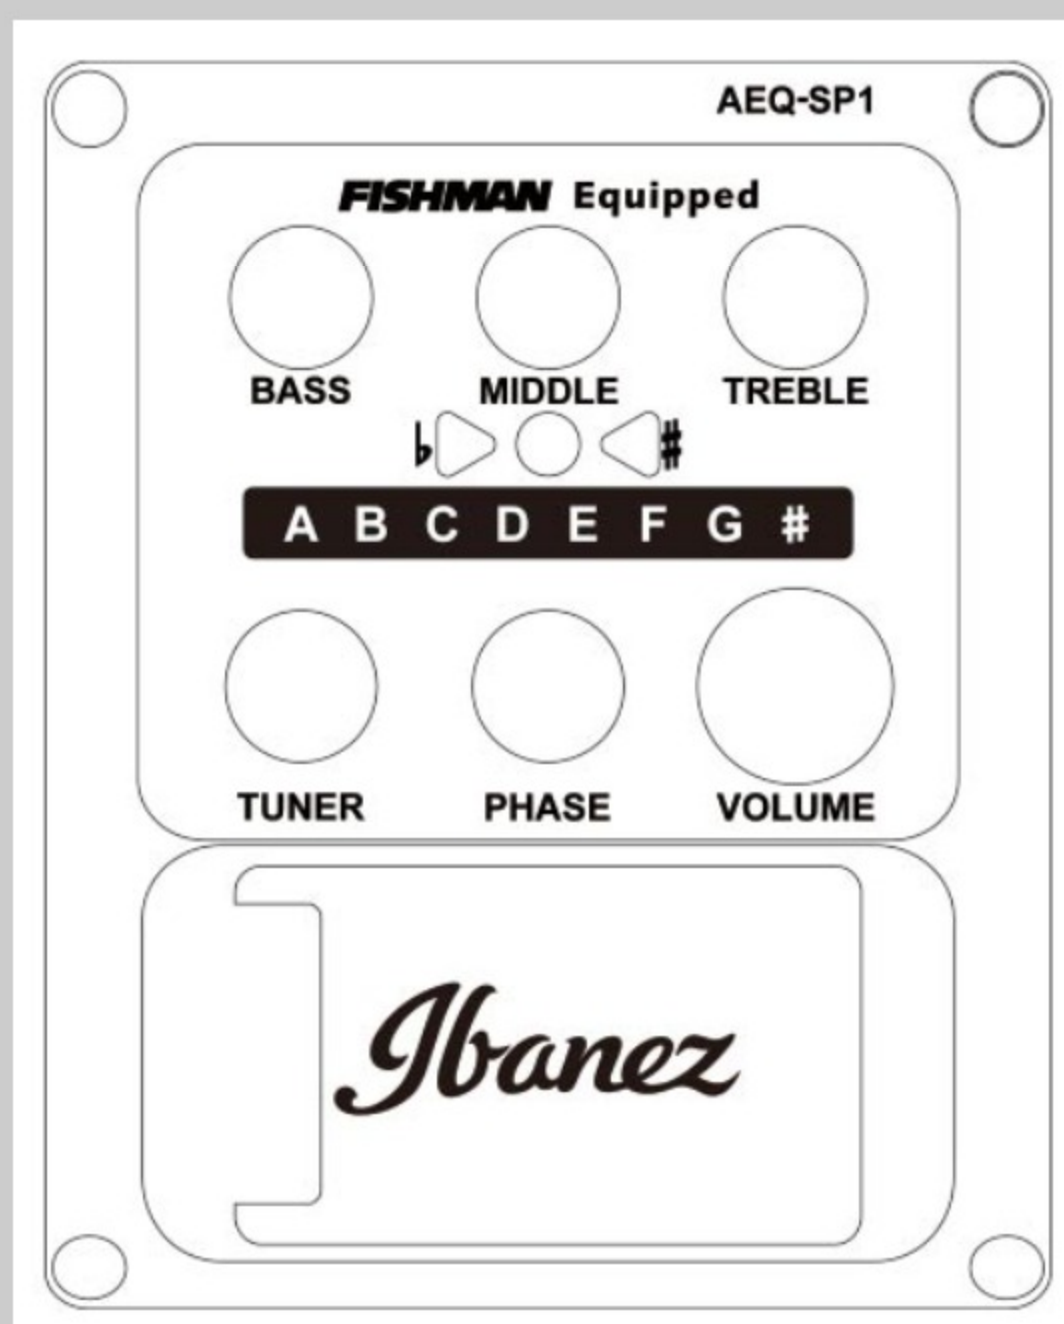

PREAMP

OTHERS

Recommended Case	AEG10C