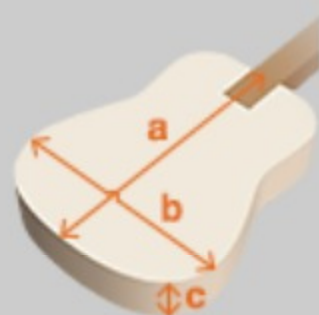

AEG20II

IBB : Indigo Blue Burst High Gloss

COLOR VARIATION :

SHARE :  

SPEC

SPEC

body shape	AEG body
top	Flamed Maple top
back & sides	Sapele back & Sapele sides
neck	AEG / Nyatoh neck
fretboard	Laurel fretboard
bridge	Laurel bridge
inlay	White dot
soundhole rosette	Abalone
tuning machine	Gold Die-cast Tuner w/Half moon knobs
nut material	Plastic
number of frets	21
saddle material	Plastic
bridge pins	Ibanez Advantage™
strings	Ibanez IACSP6C
string gauge	.012/.016/.024/.032/.042/.053
string space	11mm
factory tuning	1E,2B,3G,4D,5A,6E
pickup	Fishman® Sonicore
preamp	Ibanez AEQ-SP1 preamp w/Onboard tuner
output jack	1/4" output

NECK DIMENSIONS

Scale :	634mm
a : Width	43mm at NUT
b : Width	55mm at 14F
c : Thickness	20mm at 1F
d : Thickness	21mm at 7F
Radius :	400mmR

BODY DIMENSIONS

a : Length	19 1/4"
b : Width	15 "
c : Max Depth	3 3/8"