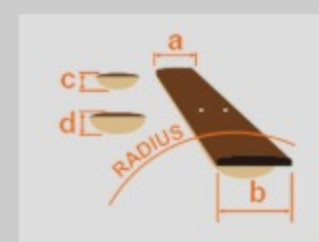

AEG20II

IBB : Indigo Blue Burst High Gloss

COLOR VARIATION :

SHARE :  

SPEC

SPEC

body shape	AEG body
top	Flamed Maple top
back & sides	Sapele back & Sapele sides
neck	AEG / Nyatoh neck
fretboard	Laurel fretboard
bridge	Laurel bridge
inlay	White dot
soundhole rosette	Abalone
tuning machine	Gold Die-cast Tuner w/Half moon knobs
nut material	Plastic
number of frets	21
saddle material	Plastic
bridge pins	Ibanez Advantage™
strings	Ibanez IACSP6C
string gauge	.012/.016/.024/.032/.042/.053
string space	11mm
factory tuning	1E,2B,3G,4D,5A,6E
pickup	Fishman® Sonicore
preamp	Ibanez AEQ-SP1 preamp w/Onboard tuner
output jack	1/4" output

NECK DIMENSIONS

Scale :	634mm
a : Width	43mm at NUT
b : Width	55mm at 14F
c : Thickness	20mm at 1F
d : Thickness	21mm at 7F
Radius :	400mmR

BODY DIMENSIONS

a : Length	19 1/4"
b : Width	15 "
c : Max Depth	3 3/8"