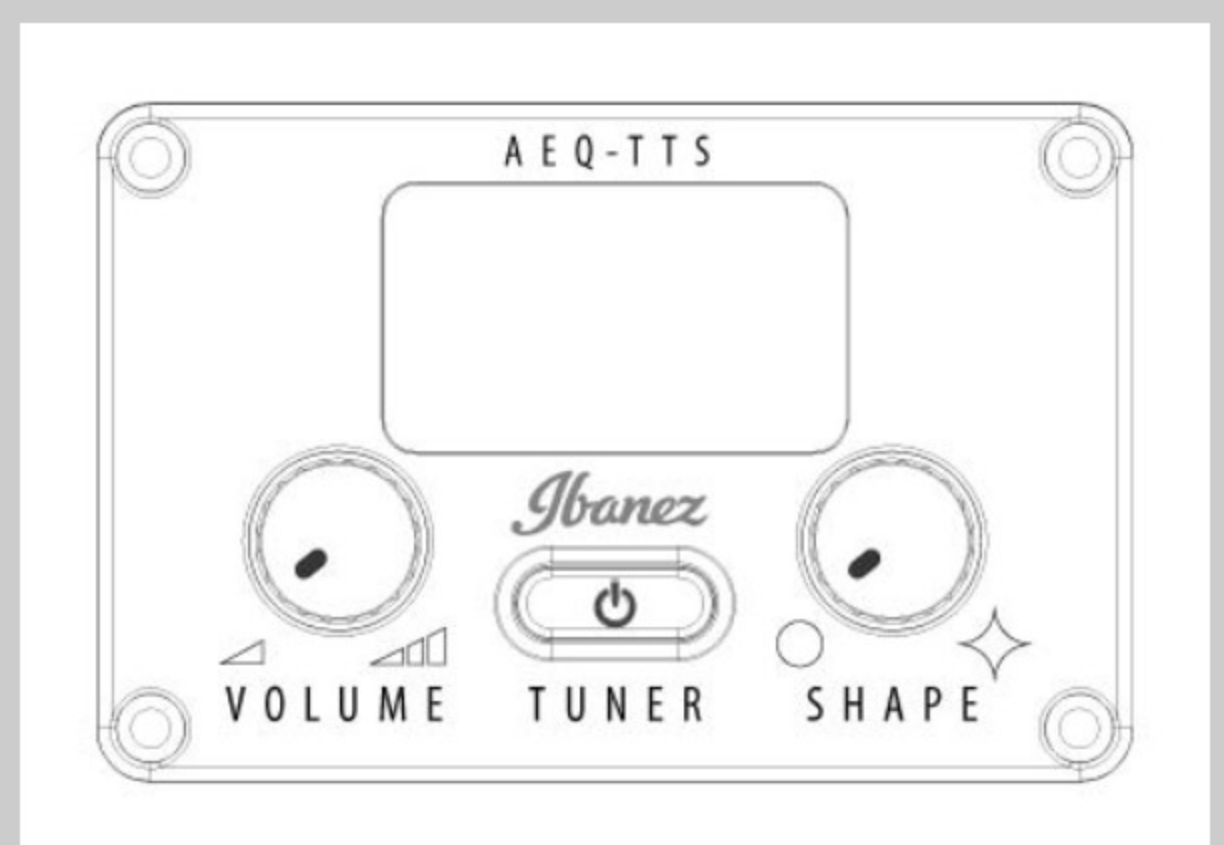

AEG220

COLOR VARIATION :
LGS : Natural Low Gloss

SHARE :

SPEC

SPECS

body shape	AEG body
top	Solid Okoume top
back & sides	Okoume back & Okoume sides
neck	Comfort Grip with Rounded Fretboard Edge / Nyatoh neck
fretboard	Ovangkol fretboard
bridge	Ovangkol scalloped bridge
body binding	Pau Ferro body binding
inlay	Specially designed inlay
soundhole rosette	Abalone and Wooden
tuning machine	Chrome Die-cast tuners(18:1 gear ratio)
nut material	Bone
number of frets	20
saddle material	Compensated Bone
bridge pins	Ibanez Advantage™
strings	D'Addario® XTAPB1253
string gauge	.012/.016/.024/.032/.042/.053
string space	11mm
factory tuning	1E,2B,3G,4D,5A,6E
pickup	Ibanez T-bar Undersaddle
preamp	Ibanez AEQ-TTS preamp w/Onboard tuner
output jack	1/4" output

NECK DIMENSIONS

Scale :	634mm
a : Width	43mm at NUT
b : Width	55mm at 14F
c : Thickness	20mm at 1F
d : Thickness	21mm at 7F
Radius :	400mmR

DESCRIPTION +

BODY DIMENSIONS

a : Length	18 3/8"
b : Width	14 3/4"
c : Max Depth	3 3/4"

DESCRIPTION +

PREAMP

DESCRIPTION +