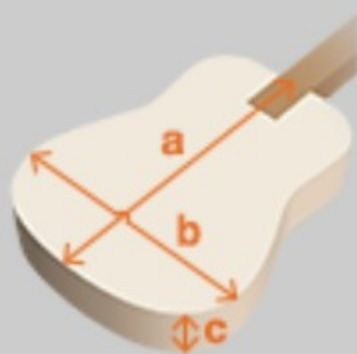

AEG220

COLOR VARIATION : 
LGS : Natural Low Gloss

SHARE :  

SPEC

SPECS

body shape	AEG body
top	Solid Okoume top
back & sides	Okoume back & Okoume sides
neck	Comfort Grip with Rounded Fretboard Edge / Nyatoh neck
fretboard	Ovangkol fretboard
bridge	Ovangkol scalloped bridge
body binding	Pau Ferro body binding
inlay	Specially designed inlay
soundhole rosette	Abalone and Wooden
tuning machine	Chrome Die-cast tuners(18:1 gear ratio)
nut material	Bone
number of frets	20
saddle material	Compensated Bone
bridge pins	Ibanez Advantage™
strings	D'Addario® XTAPB1253
string gauge	.012/.016/.024/.032/.042/.053
string space	11mm
factory tuning	1E,2B,3G,4D,5A,6E
pickup	Ibanez T-bar Undersaddle
preamp	Ibanez AEQ-TTS preamp w/Onboard tuner
output jack	1/4" output

NECK DIMENSIONS

Scale :	634mm
a : Width	43mm at NUT
b : Width	55mm at 14F
c : Thickness	20mm at 1F
d : Thickness	21mm at 7F
Radius :	400mmR

DESCRIPTION +

BODY DIMENSIONS

a : Length	18 3/8"
b : Width	14 3/4"
c : Max Depth	3 3/4"

DESCRIPTION +

PREAMP

DESCRIPTION +