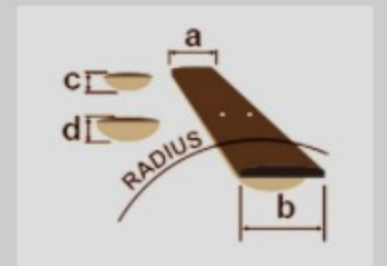

AEG220

COLOR VARIATION : 
LGS : Natural Low Gloss

SHARE :  

SPEC

SPECS

body shape	AEG body
top	Solid Okoume top
back & sides	Okoume back & Okoume sides
neck	Comfort Grip with Rounded Fretboard Edge / Nyatoh neck
fretboard	Ovangkol fretboard
bridge	Ovangkol scalloped bridge
body binding	Pau Ferro body binding
inlay	Specially designed inlay
soundhole rosette	Abalone and Wooden
tuning machine	Chrome Die-cast tuners(18:1 gear ratio)
nut material	Bone
number of frets	20
saddle material	Compensated Bone
bridge pins	Ibanez Advantage™
strings	D'Addario® XTAPB1253
string gauge	.012/.016/.024/.032/.042/.053
string space	11mm
factory tuning	1E,2B,3G,4D,5A,6E
pickup	Ibanez T-bar Undersaddle
preamp	Ibanez AEQ-TTS preamp w/Onboard tuner
output jack	1/4" output

NECK DIMENSIONS

Scale :	634mm
a : Width	43mm at NUT
b : Width	55mm at 14F
c : Thickness	20mm at 1F
d : Thickness	21mm at 7F
Radius :	400mmR

DESCRIPTION +

BODY DIMENSIONS

a : Length	18 3/8"
b : Width	14 3/4"
c : Max Depth	3 3/4"