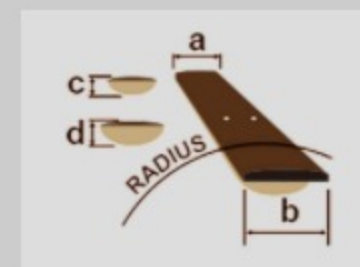

AEG5012

COLOR VARIATION :

DVH : Dark Violin Sunburst High Gross

SHARE :  

SPEC

SPECS

body shape	AEG body
top	Spruce top
back & sides	Sapele back & Sapele sides
neck	AEG / Okoume neck
fretboard	Purpleheart fretboard
bridge	Purpleheart bridge
inlay	White dot inlay
soundhole rosette	Acrylic
tuning machine	Chrome Die-cast tuners
nut material	Plastic
number of frets	20
saddle material	Plastic
bridge pins	Ibanez Advantage™
strings	Ibanez IACS12C
string gauge	.010/.010/.014/.014/.023/.008/.030/.012/.039/.018/.047/.027
string space	11mm
factory tuning	1E,2B,3G,4D,5A,6E
pickup	Ibanez T-bar II Undersaddle
preamp	Ibanez AEQ-TTS preamp w/Onboard tuner
output jack	1/4" output

NECK DIMENSIONS

Scale :	634mm
a : Width	45mm at NUT
b : Width	57mm at 14F
c : Thickness	21mm at 1F
d : Thickness	22.5mm at 7F
Radius :	400mmR

DESCRIPTION +

BODY DIMENSIONS

a : Length	19 3/8"
b : Width	15 "
c : Max Depth	3 3/4"