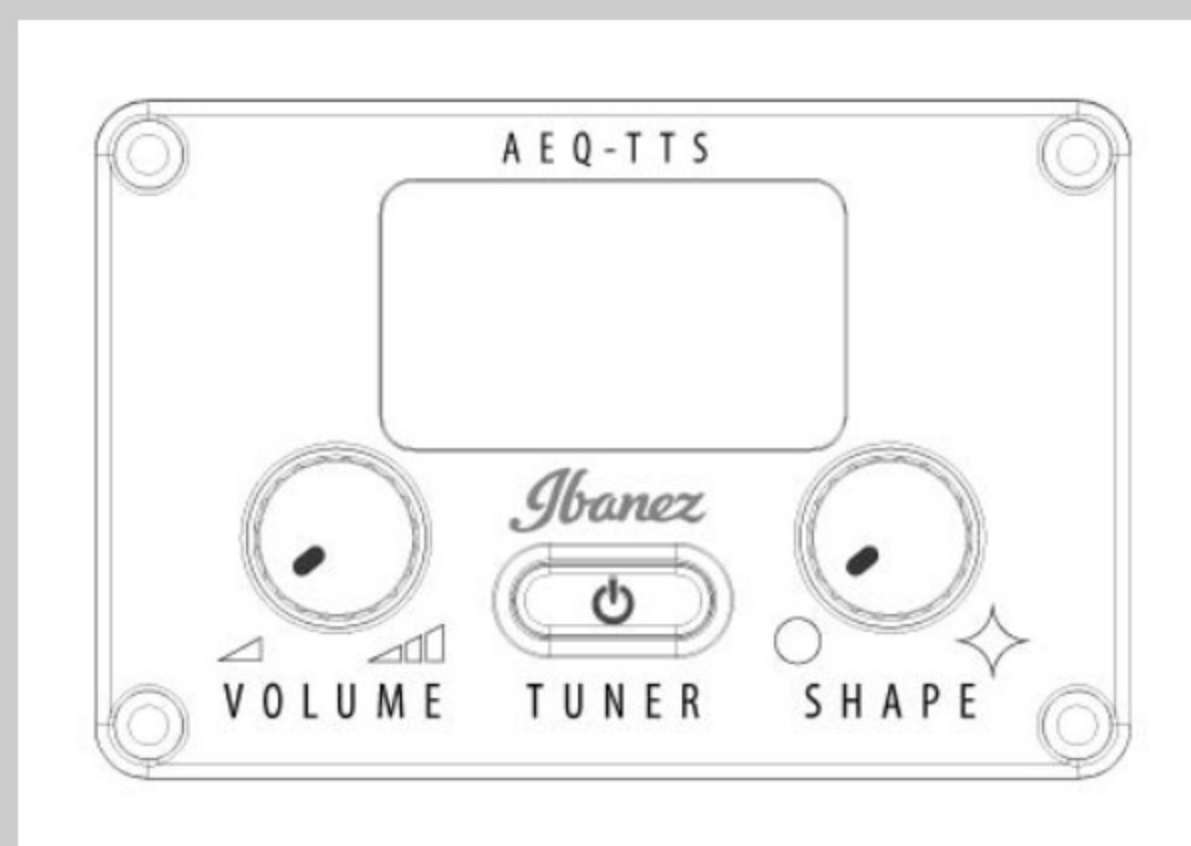

AEG5012

COLOR VARIATION :

DVH : Dark Violin Sunburst High Gross

SHARE :

SPEC

SPECS

body shape	AEG body
top	Spruce top
back & sides	Sapele back & Sapele sides
neck	AEG / Okoume neck
fretboard	Purpleheart fretboard
bridge	Purpleheart bridge
inlay	White dot inlay
soundhole rosette	Acrylic
tuning machine	Chrome Die-cast tuners
nut material	Plastic
number of frets	20
saddle material	Plastic
bridge pins	Ibanez Advantage™
strings	Ibanez IACS12C
string gauge	.010/.010/.014/.014/.023/.008/.030/.012/.039/.018/.047/.027
string space	11mm
factory tuning	1E,2B,3G,4D,5A,6E
pickup	Ibanez T-bar II Undersaddle
preamp	Ibanez AEQ-TTS preamp w/Onboard tuner
output jack	1/4" output

NECK DIMENSIONS

Scale :	634mm
a : Width	45mm at NUT
b : Width	57mm at 14F
c : Thickness	21mm at 1F
d : Thickness	22.5mm at 7F
Radius :	400mmR

DESCRIPTION +

BODY DIMENSIONS

a : Length	19 3/8"
b : Width	15 "
c : Max Depth	3 3/4"

DESCRIPTION +

PREAMP

DESCRIPTION +