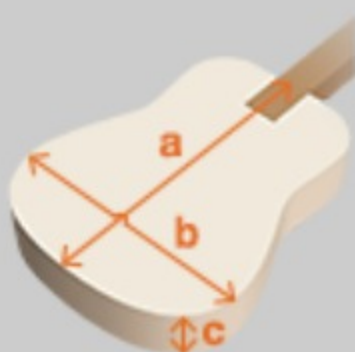

AEG5012

COLOR VARIATION :

DVH : Dark Violin Sunburst High Gross

SHARE :  

SPEC

SPECS

body shape	AEG body
top	Spruce top
back & sides	Sapele back & Sapele sides
neck	AEG / Okoume neck
fretboard	Purpleheart fretboard
bridge	Purpleheart bridge
inlay	White dot inlay
soundhole rosette	Acrylic
tuning machine	Chrome Die-cast tuners
nut material	Plastic
number of frets	20
saddle material	Plastic
bridge pins	Ibanez Advantage™
strings	Ibanez IACS12C
string gauge	.010/.010/.014/.014/.023/.008/.030/.012/.039/.018/.047/.027
string space	11mm
factory tuning	1E,2B,3G,4D,5A,6E
pickup	Ibanez T-bar II Undersaddle
preamp	Ibanez AEQ-TTS preamp w/Onboard tuner
output jack	1/4" output

NECK DIMENSIONS

Scale :	634mm
a : Width	45mm at NUT
b : Width	57mm at 14F
c : Thickness	21mm at 1F
d : Thickness	22.5mm at 7F
Radius :	400mmR

DESCRIPTION +

BODY DIMENSIONS

a : Length	19 3/8"
b : Width	15 "
c : Max Depth	3 3/4"

DESCRIPTION +

PREAMP

DESCRIPTION +