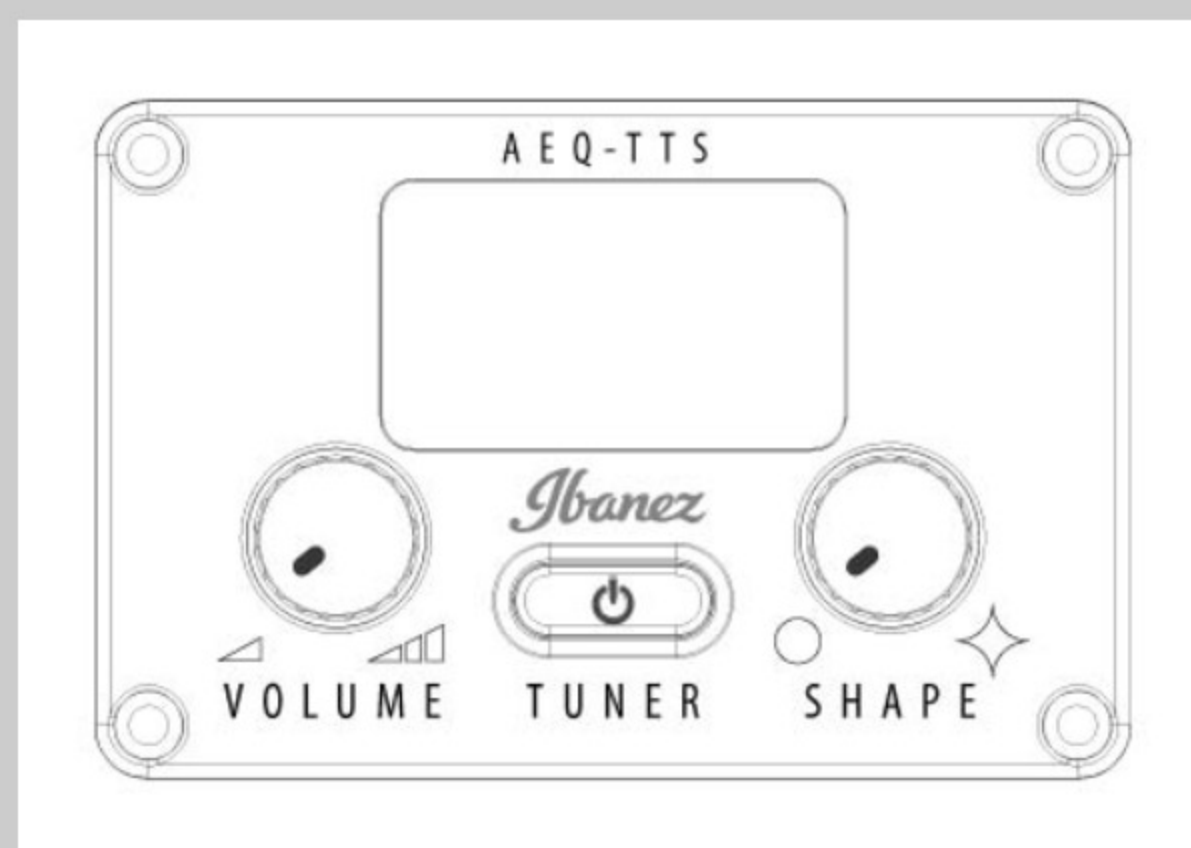

PREAMP

DESCRIPTION +

OTHER FEATURES

Recommended Case	FS40CL
Recommended Bag	ICB540-BK