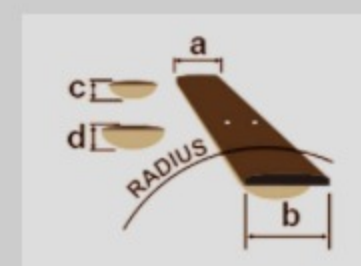

AEG50

COLOR VARIATION :   

IBH : Indigo Blue Burst High Gloss

SHARE :  

SPEC

SPECS

body shape	AEG body
top	Spruce top
back & sides	Okoume back & Okoume sides
neck	AEG / Nyatoh neck
fretboard	Laurel fretboard
bridge	Laurel bridge
inlay	White dot inlay
soundhole rosette	Acrylic
tuning machine	Chrome Die-cast tuners
nut material	Plastic
number of frets	20
saddle material	Plastic
bridge pins	Ibanez Advantage™
strings	Ibanez IACSP6C
string gauge	.012/.016/.024/.032/.042/.053
string space	11mm
factory tuning	1E,2B,3G,4D,5A,6E
pickup	Ibanez T-bar II Undersaddle
preamp	Ibanez AEQ-TTS preamp w/Onboard tuner
output jack	1/4" output

NECK DIMENSIONS

Scale :	634mm
a : Width	43mm at NUT
b : Width	54.33mm at 14F
c : Thickness	20mm at 1F
d : Thickness	21mm at 7F
Radius :	400mmR

DESCRIPTION +

BODY DIMENSIONS

a : Length	19 3/8"
b : Width	15"
c : Max Depth	3 3/4"