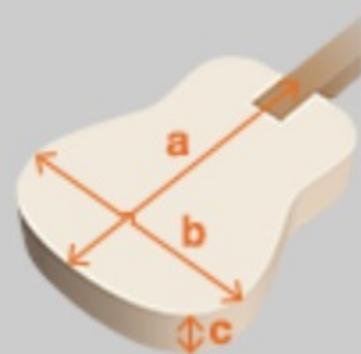

AEG50

COLOR VARIATION :   

IBH : Indigo Blue Burst High Gloss

SHARE :  

SPEC

SPECS

body shape	AEG body
top	Spruce top
back & sides	Okoume back & Okoume sides
neck	AEG / Nyatoh neck
fretboard	Laurel fretboard
bridge	Laurel bridge
inlay	White dot inlay
soundhole rosette	Acrylic
tuning machine	Chrome Die-cast tuners
nut material	Plastic
number of frets	20
saddle material	Plastic
bridge pins	Ibanez Advantage™
strings	Ibanez IACSP6C
string gauge	.012/.016/.024/.032/.042/.053
string space	11mm
factory tuning	1E,2B,3G,4D,5A,6E
pickup	Ibanez T-bar II Undersaddle
preamp	Ibanez AEQ-TTS preamp w/Onboard tuner
output jack	1/4" output

NECK DIMENSIONS

Scale :	634mm
a : Width	43mm at NUT
b : Width	54.33mm at 14F
c : Thickness	20mm at 1F
d : Thickness	21mm at 7F
Radius :	400mmR

DESCRIPTION +

BODY DIMENSIONS

a : Length	19 3/8"
b : Width	15"
c : Max Depth	3 3/4"