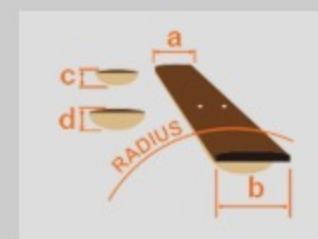

AEG50

IBH : Indigo Blue Burst High Gloss

COLOR VARIATION :

SHARE : [f](#) [t](#)

SPEC

SPEC

body shape	AEG body
top	Spruce top
back & sides	Sapele back & Sapele sides
neck	AEG / Nyatoh neck
fretboard	Walnut fretboard
bridge	Walnut
inlay	White dot inlay
soundhole rosette	Acrylic
tuning machine	Chrome Die-cast tuners
nut material	Plastic
number of frets	20
saddle material	Plastic
bridge pins	Ibanez Advantage™
strings	Ibanez IACSP6C
string gauge	.012/.016/.024/.032/.042/.053
string space	11mm
factory tuning	1E,2B,3G,4D,5A,6E
pickup	Ibanez T-bar II Undersaddle
preamp	Ibanez AEQ-TTS preamp w/Onboard tuner
output jack	1/4" output

NECK DIMENSIONS

Scale :	634mm
a : Width	43mm at NUT
b : Width	55mm at 14F
c : Thickness	20mm at 1F
d : Thickness	21mm at 7F
Radius :	400mmR

BODY DIMENSIONS

a : Length	19 1/4"
b : Width	15"
c : Max Depth	3 3/4"