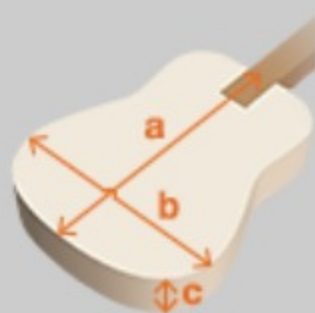

AEG50

IBH : Indigo Blue Burst High Gloss

COLOR VARIATION :

SHARE : [f](#) [t](#)

SPEC

SPEC

body shape	AEG body
top	Spruce top
back & sides	Sapele back & Sapele sides
neck	AEG / Nyatoh neck
fretboard	Walnut fretboard
bridge	Walnut
inlay	White dot inlay
soundhole rosette	Acrylic
tuning machine	Chrome Die-cast tuners
nut material	Plastic
number of frets	20
saddle material	Plastic
bridge pins	Ibanez Advantage™
strings	Ibanez IACSP6C
string gauge	.012/.016/.024/.032/.042/.053
string space	11mm
factory tuning	1E,2B,3G,4D,5A,6E
pickup	Ibanez T-bar II Undersaddle
preamp	Ibanez AEQ-TTS preamp w/Onboard tuner
output jack	1/4" output

NECK DIMENSIONS

Scale :	634mm
a : Width	43mm at NUT
b : Width	55mm at 14F
c : Thickness	20mm at 1F
d : Thickness	21mm at 7F
Radius :	400mmR

BODY DIMENSIONS

a : Length	19 1/4"
b : Width	15"
c : Max Depth	3 3/4"