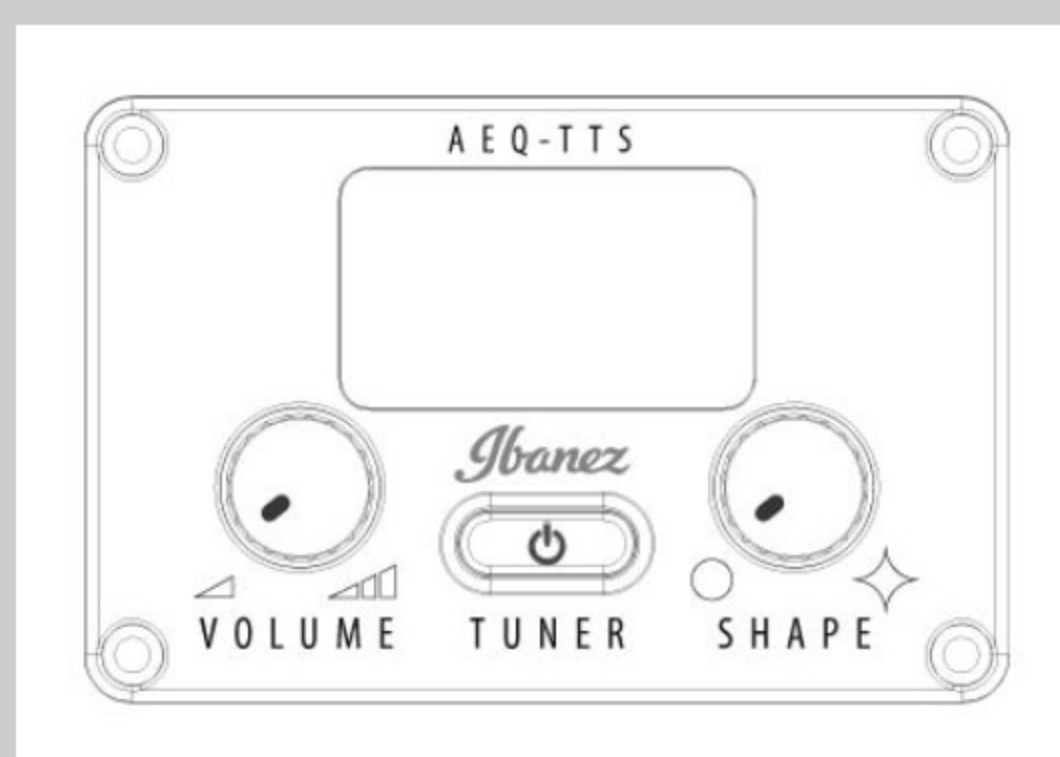

PREAMP

OTHERS

Recommended Case	AEG10C