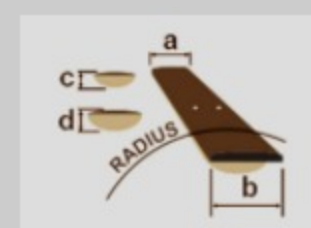

AEG50

COLOR VARIATION :

IBH : Indigo Blue Burst High Gloss

SHARE :  

SPEC

SPECS

body shape	AEG body
top	Spruce top
back & sides	Sapele back & Sapele sides
neck	Comfort Grip / Nyatoh neck
fretboard	Walnut fretboard
bridge	Walnut
inlay	White dot inlay
soundhole rosette	Acrylic
tuning machine	Chrome Die-cast tuners (18:1 gear ratio)
number of frets	20
bridge pins	Ibanez Advantage™
strings	Ibanez IACSP6C
string gauge	.012/.016/.024/.032/.042/.053
string space	11mm
factory tuning	1E,2B,3G,4D,5A,6E
pickup	Ibanez T-bar II Undersaddle
preamp	Ibanez AEQ-TTS preamp w/Onboard tuner
output jack	1/4" output

NECK DIMENSIONS

Scale :	634mm
a : Width	43mm at NUT
b : Width	55mm at 14F
c : Thickness	20mm at 1F
d : Thickness	21mm at 7F
Radius :	400mmR

DESCRIPTION +

BODY DIMENSIONS

a : Length	19 1/4"
b : Width	15"
c : Max Depth	3 3/4"