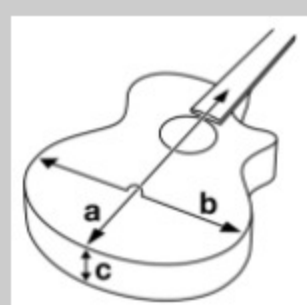

AEG50

COLOR VARIATION :

IBH : Indigo Blue Burst High Gloss

SHARE :  

SPEC

SPECS

body shape	AEG body
top	Spruce top
back & sides	Sapele back & Sapele sides
neck	Comfort Grip / Nyatoh neck
fretboard	Walnut fretboard
bridge	Walnut
inlay	White dot inlay
soundhole rosette	Acrylic
tuning machine	Chrome Die-cast tuners (18:1 gear ratio)
number of frets	20
bridge pins	Ibanez Advantage™
strings	Ibanez IACSP6C
string gauge	.012/.016/.024/.032/.042/.053
string space	11mm
factory tuning	1E,2B,3G,4D,5A,6E
pickup	Ibanez T-bar II Undersaddle
preamp	Ibanez AEQ-TTS preamp w/Onboard tuner
output jack	1/4" output

NECK DIMENSIONS

Scale :	634mm
a : Width	43mm at NUT
b : Width	55mm at 14F
c : Thickness	20mm at 1F
d : Thickness	21mm at 7F
Radius :	400mmR

DESCRIPTION +

BODY DIMENSIONS

a : Length	19 1/4"
b : Width	15"
c : Max Depth	3 3/4"