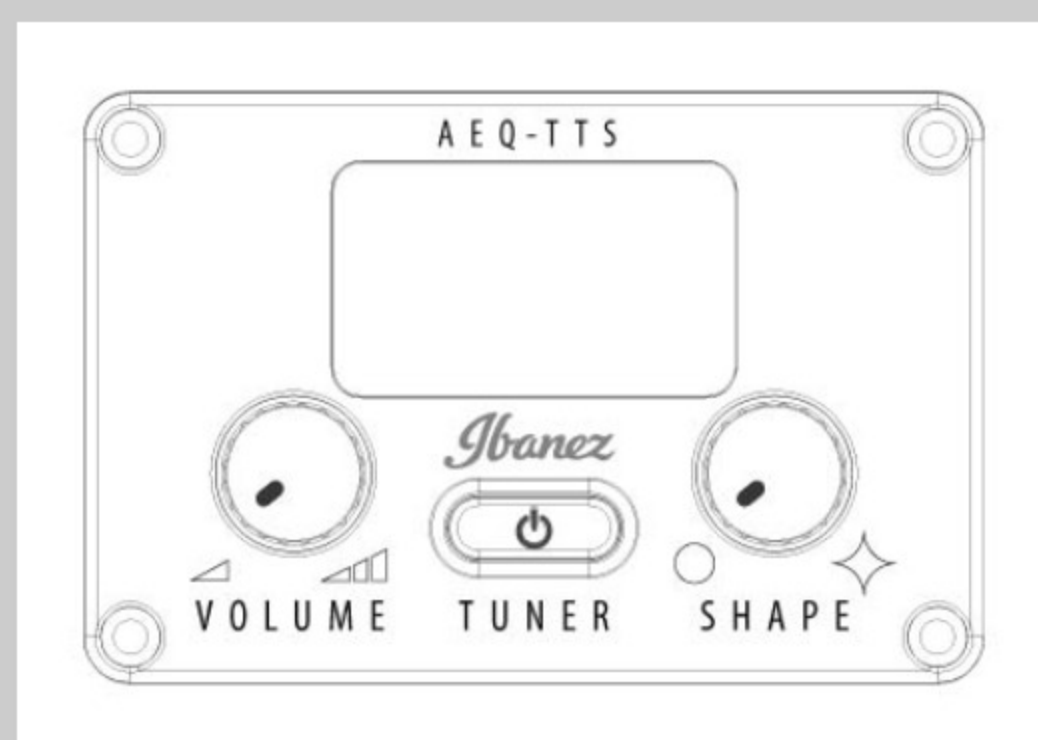

AEG50

COLOR VARIATION :

IBH : Indigo Blue Burst High Gloss

SHARE :

SPEC

SPECS

body shape	AEG body
top	Spruce top
back & sides	Sapele back & Sapele sides
neck	Comfort Grip / Nyatoh neck
fretboard	Walnut fretboard
bridge	Walnut
inlay	White dot inlay
soundhole rosette	Acrylic
tuning machine	Chrome Die-cast tuners (18:1 gear ratio)
number of frets	20
bridge pins	Ibanez Advantage™
strings	Ibanez IACSP6C
string gauge	.012/.016/.024/.032/.042/.053
string space	11mm
factory tuning	1E,2B,3G,4D,5A,6E
pickup	Ibanez T-bar II Undersaddle
preamp	Ibanez AEQ-TTS preamp w/Onboard tuner
output jack	1/4" output

NECK DIMENSIONS

Scale :	634mm
a : Width	43mm at NUT
b : Width	55mm at 14F
c : Thickness	20mm at 1F
d : Thickness	21mm at 7F
Radius :	400mmR

DESCRIPTION +

BODY DIMENSIONS

a : Length	19 1/4"
b : Width	15"
c : Max Depth	3 3/4"

DESCRIPTION +

PREAMP

DESCRIPTION +