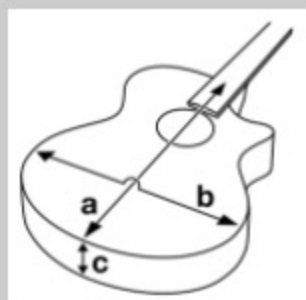

AEG50L

COLOR VARIATION :

BKH : Black High Gloss

SHARE :  

SPEC

SPECS

body shape	AEG body
top	Spruce top
back & sides	Sapele back & Sapele sides
neck	Comfort Grip / Nyatoh neck
fretboard	Walnut fretboard
bridge	Walnut
inlay	White dot inlay
soundhole rosette	Acrylic
tuning machine	Chrome Die-cast tuners (18:1 gear ratio)
number of frets	20
bridge pins	Ibanez Advantage™
strings	Ibanez IACSP6C
string gauge	.012/.016/.024/.032/.042/.053
string space	11mm
factory tuning	1E,2B,3G,4D,5A,6E
pickup	Ibanez T-bar II Undersaddle
preamp	Ibanez AEQ-TTS preamp w/Onboard tuner
output jack	1/4" output

NECK DIMENSIONS

Scale :	634mm
a : Width	43mm at NUT
b : Width	55mm at 14F
c : Thickness	20mm at 1F
d : Thickness	21mm at 7F
Radius :	400mmR

DESCRIPTION +

BODY DIMENSIONS

a : Length	19 1/4"
b : Width	15 "
c : Max Depth	3 3/4"