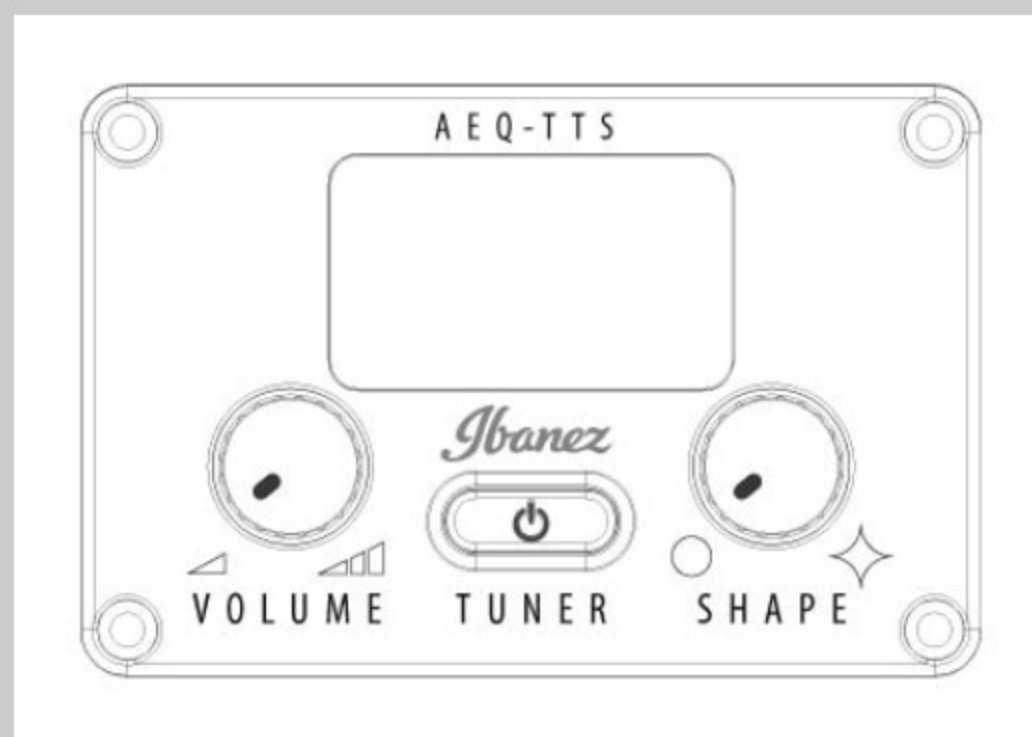

AEG50L

COLOR VARIATION :

BKH : Black High Gloss

SHARE :

SPEC

SPECS

body shape	AEG body
top	Spruce top
back & sides	Sapele back & Sapele sides
neck	Comfort Grip / Nyatoh neck
fretboard	Walnut fretboard
bridge	Walnut
inlay	White dot inlay
soundhole rosette	Acrylic
tuning machine	Chrome Die-cast tuners (18:1 gear ratio)
number of frets	20
bridge pins	Ibanez Advantage™
strings	Ibanez IACSP6C
string gauge	.012/.016/.024/.032/.042/.053
string space	11mm
factory tuning	1E,2B,3G,4D,5A,6E
pickup	Ibanez T-bar II Undersaddle
preamp	Ibanez AEQ-TTS preamp w/Onboard tuner
output jack	1/4" output

NECK DIMENSIONS

Scale :	634mm
a : Width	43mm at NUT
b : Width	55mm at 14F
c : Thickness	20mm at 1F
d : Thickness	21mm at 7F
Radius :	400mmR

DESCRIPTION +

BODY DIMENSIONS

a : Length	19 1/4"
b : Width	15 "
c : Max Depth	3 3/4"

DESCRIPTION +

PREAMP

DESCRIPTION

+