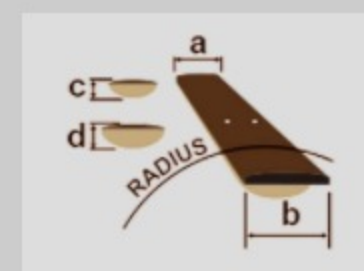

AEG50N

COLOR VARIATION :  

BKH : Black High Gloss

SHARE :  

SPEC

SPECS

body shape	AEG body
top	Spruce top
back & sides	Okoume back & Okoume sides
neck	AEG / Nyatoh neck
fretboard	Laurel fretboard
bridge	Laurel bridge
inlay	White dot inlay
soundhole rosette	Acrylic
tuning machine	Gold Classical tuners
nut material	Plastic
number of frets	20
saddle material	Plastic
strings	Ibanez ICLS6NT
string gauge	.0280/.0322/.0403/.029/.035/.043
string space	11.6mm
factory tuning	1E,2B,3G,4D,5A,6E
pickup	Ibanez T-bar II Undersaddle
preamp	Ibanez AEQ-TTS preamp w/Onboard tuner
output jack	1/4" output

NECK DIMENSIONS

Scale :	648mm
a : Width	46mm at NUT
b : Width	58mm at 14F
c : Thickness	21mm at 1F
d : Thickness	22mm at 7F
Radius :	Flat

DESCRIPTION +

BODY DIMENSIONS

a : Length	19 3/8"
b : Width	15 1/4"
c : Max Depth	3 3/4"