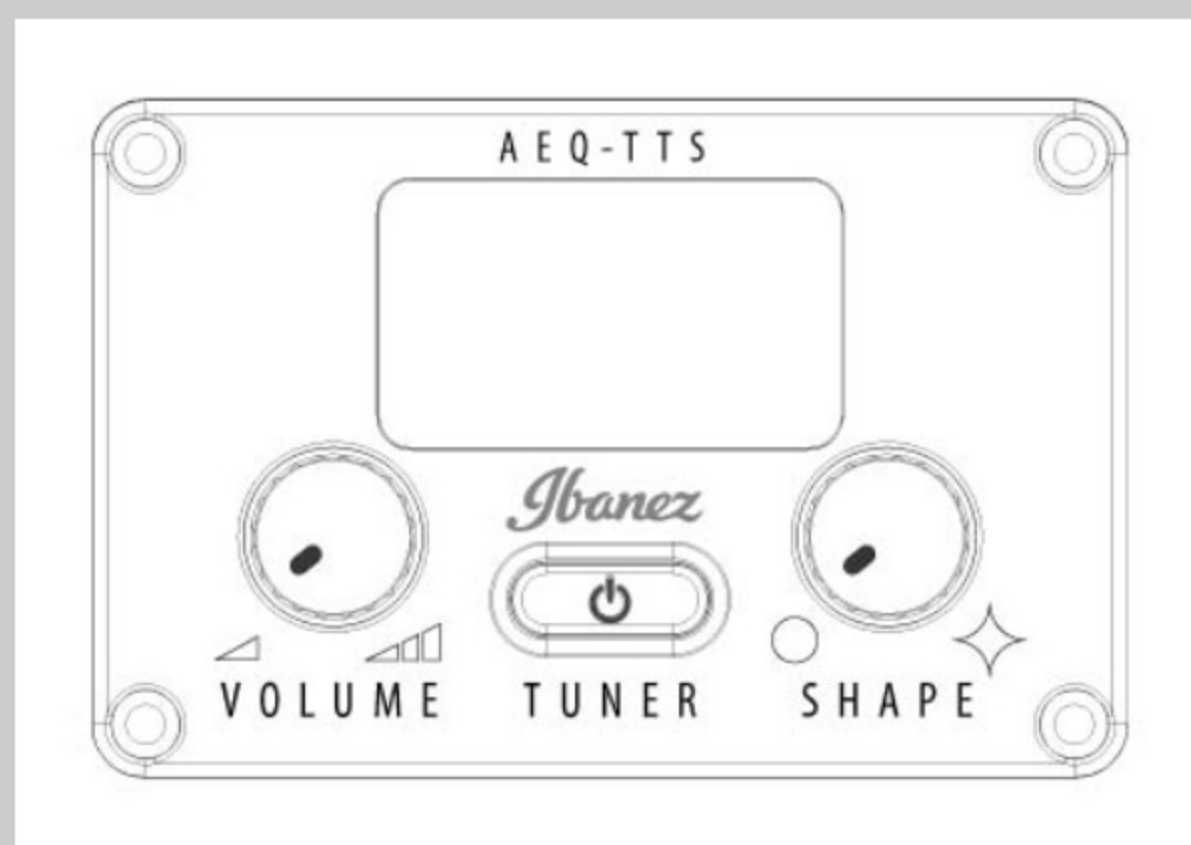

PREAMP

DESCRIPTION +

OTHER FEATURES

Recommended Case	FS40CL
Recommended Bag	ICB540-BK