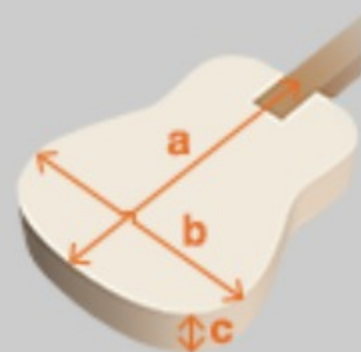

AEG50N

COLOR VARIATION :  

BKH : Black High Gloss

SHARE :  

SPEC

SPECS

body shape	AEG body
top	Spruce top
back & sides	Okoume back & Okoume sides
neck	AEG / Nyatoh neck
fretboard	Laurel fretboard
bridge	Laurel bridge
inlay	White dot inlay
soundhole rosette	Acrylic
tuning machine	Gold Classical tuners
nut material	Plastic
number of frets	20
saddle material	Plastic
strings	Ibanez ICLS6NT
string gauge	.0280/.0322/.0403/.029/.035/.043
string space	11.6mm
factory tuning	1E,2B,3G,4D,5A,6E
pickup	Ibanez T-bar II Undersaddle
preamp	Ibanez AEQ-TTS preamp w/Onboard tuner
output jack	1/4" output

NECK DIMENSIONS

Scale :	648mm
a : Width	46mm at NUT
b : Width	58mm at 14F
c : Thickness	21mm at 1F
d : Thickness	22mm at 7F
Radius :	Flat

DESCRIPTION +

BODY DIMENSIONS

a : Length	19 3/8"
b : Width	15 1/4"
c : Max Depth	3 3/4"