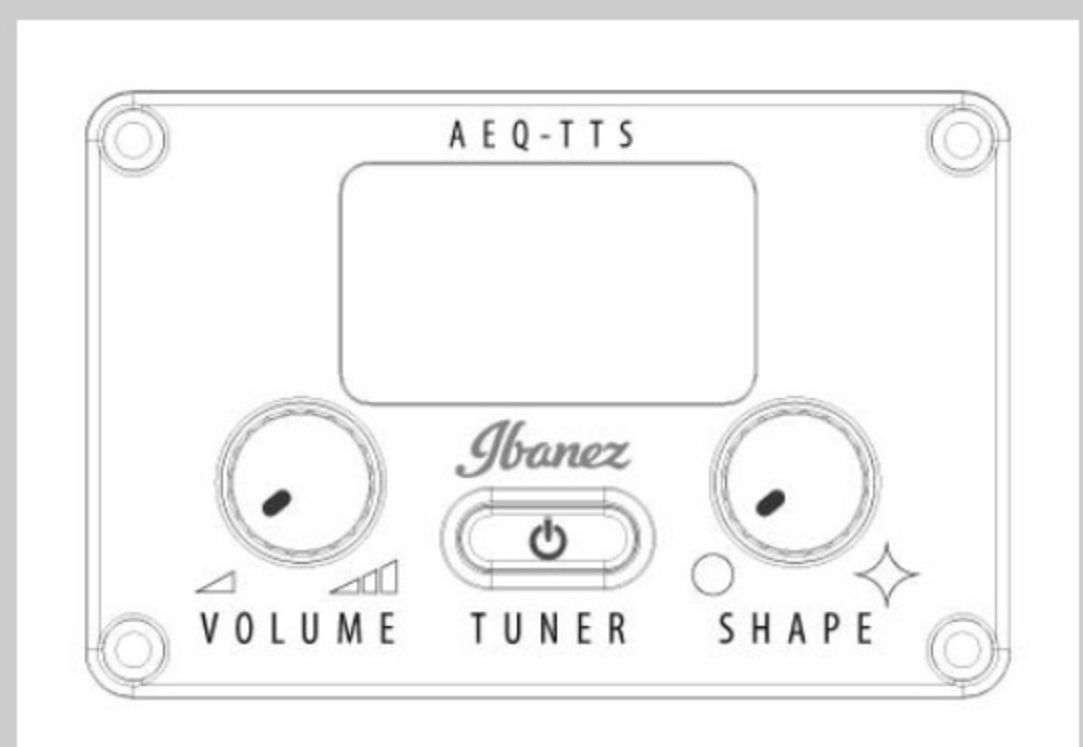

PREAMP

OTHERS

Recommended Case	AEG10C