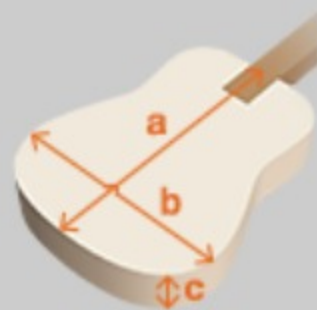

AEG50N

BKH : Black High Gloss

COLOR VARIATION :

SHARE :  

SPEC

SPEC

body shape	AEG body
top	Spruce top
back & sides	Sapele back & Sapele sides
neck	AEG / Nyatoh neck
fretboard	Walnut fretboard
bridge	Walnut
inlay	White dot inlay
soundhole rosette	Acrylic
tuning machine	Gold Classical tuners
nut material	Plastic
number of frets	20
saddle material	Plastic
strings	Ibanez ICLS6NT
string gauge	.0280/.0322/.0403/.029/.035/.043
string space	11.6mm
factory tuning	1E,2B,3G,4D,5A,6E
pickup	Ibanez T-bar II Undersaddle
preamp	Ibanez AEQ-TTS preamp w/Onboard tuner
output jack	1/4" output

NECK DIMENSIONS

Scale :	648mm
a : Width	46mm at NUT
b : Width	58mm at 14F
c : Thickness	21mm at 1F
d : Thickness	22mm at 7F
Radius :	Flat

BODY DIMENSIONS

a : Length	19 1/4"
b : Width	15"
c : Max Depth	3 3/4"