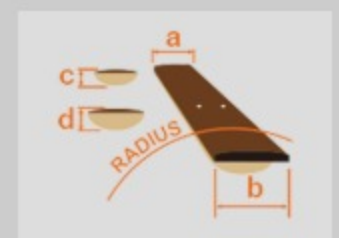

AEG50N

BKH : Black High Gloss

COLOR VARIATION :

SHARE :  

SPEC

SPEC

body shape	AEG body
top	Spruce top
back & sides	Sapele back & Sapele sides
neck	AEG / Nyatoh neck
fretboard	Walnut fretboard
bridge	Walnut
inlay	White dot inlay
soundhole rosette	Acrylic
tuning machine	Gold Classical tuners
nut material	Plastic
number of frets	20
saddle material	Plastic
strings	Ibanez ICLS6NT
string gauge	.0280/.0322/.0403/.029/.035/.043
string space	11.6mm
factory tuning	1E,2B,3G,4D,5A,6E
pickup	Ibanez T-bar II Undersaddle
preamp	Ibanez AEQ-TTS preamp w/Onboard tuner
output jack	1/4" output

NECK DIMENSIONS

Scale :	648mm
a : Width	46mm at NUT
b : Width	58mm at 14F
c : Thickness	21mm at 1F
d : Thickness	22mm at 7F
Radius :	Flat

BODY DIMENSIONS

a : Length	19 1/4"
b : Width	15"
c : Max Depth	3 3/4"