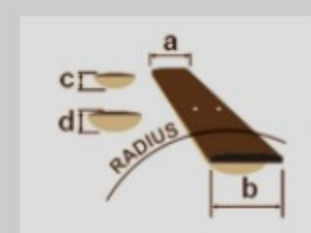

# AEG50N

COLOR VARIATION :

BKH : Black High Gloss

SHARE :

### SPECS

body shape	AEG body
top	Spruce top
back & sides	Sapele back & Sapele sides
neck	Comfort Grip / Nyatoh neck
fretboard	Walnut fretboard
bridge	Walnut
inlay	White dot inlay
soundhole rosette	Acrylic
tuning machine	Gold Classical tuners
number of frets	20
strings	Ibanez ICLS6NT
string gauge	.0280/.0322/.0403/.029/.035/.043
string space	11.6mm
factory tuning	1E,2B,3G,4D,5A,6E
pickup	Ibanez T-bar II Undersaddle
preamp	Ibanez AEQ-TTS preamp w/Onboard tuner
output jack	1/4" output

### NECK DIMENSIONS

Scale :	648mm
a : Width	46mm at NUT
b : Width	58mm at 14F
c : Thickness	21mm at 1F
d : Thickness	22mm at 7F
Radius :	Flat

DESCRIPTION +

### BODY DIMENSIONS

a : Length	19 1/4"
b : Width	15 "
c : Max Depth	3 3/4"

DESCRIPTION +