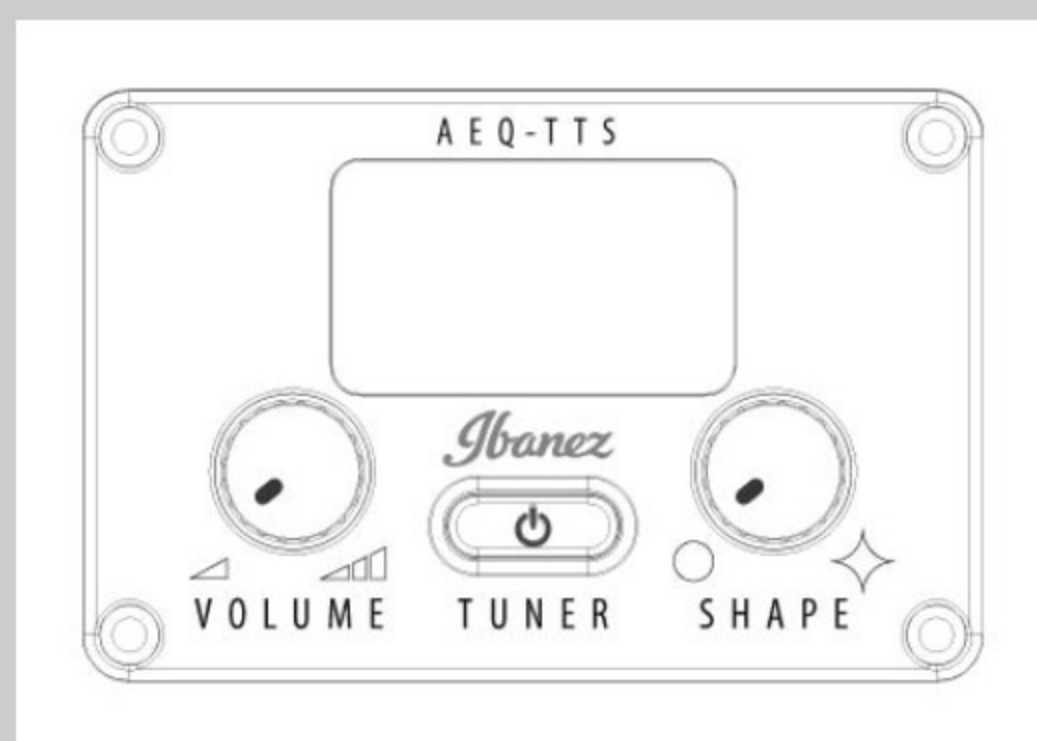

AEG50N

COLOR VARIATION :

BKH : Black High Gloss

SHARE :

SPEC

SPECS

body shape	AEG body
top	Spruce top
back & sides	Sapele back & Sapele sides
neck	Comfort Grip / Nyatoh neck
fretboard	Walnut fretboard
bridge	Walnut
inlay	White dot inlay
soundhole rosette	Acrylic
tuning machine	Gold Classical tuners
number of frets	20
strings	Ibanez ICLS6NT
string gauge	.0280/.0322/.0403/.029/.035/.043
string space	11.6mm
factory tuning	1E,2B,3G,4D,5A,6E
pickup	Ibanez T-bar II Undersaddle
preamp	Ibanez AEQ-TTS preamp w/Onboard tuner
output jack	1/4" output

NECK DIMENSIONS

Scale :	648mm
a : Width	46mm at NUT
b : Width	58mm at 14F
c : Thickness	21mm at 1F
d : Thickness	22mm at 7F
Radius :	Flat

DESCRIPTION +

BODY DIMENSIONS

a : Length	19 1/4"
b : Width	15 "
c : Max Depth	3 3/4"

DESCRIPTION +

PREAMP

DESCRIPTION +