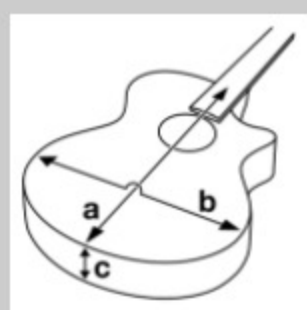

### SPECS

body shape	AEG body
top	Spruce top
back & sides	Sapele back & Sapele sides
neck	Comfort Grip / Nyatoh neck
fretboard	Walnut fretboard
bridge	Walnut
inlay	White dot inlay
soundhole rosette	Acrylic
tuning machine	Gold Classical tuners
number of frets	20
strings	Ibanez ICLS6NT
string gauge	.0280/.0322/.0403/.029/.035/.043
string space	11.6mm
factory tuning	1E,2B,3G,4D,5A,6E
pickup	Ibanez T-bar II Undersaddle
preamp	Ibanez AEQ-TTS preamp w/Onboard tuner
output jack	1/4" output

### NECK DIMENSIONS

Scale :	648mm
a : Width	46mm at NUT
b : Width	58mm at 14F
c : Thickness	21mm at 1F
d : Thickness	22mm at 7F
Radius :	Flat

DESCRIPTION +

### BODY DIMENSIONS

a : Length	19 1/4"
b : Width	15 "
c : Max Depth	3 3/4"

DESCRIPTION +