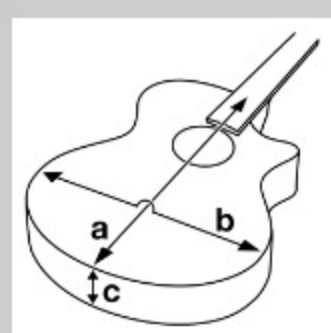

AEG51

COLOR VARIATION : 

TRH : Transparent Red Sunburst High Gloss

SHARE :  

SPEC

SPECS

body shape	AEG body
top	Spruce top
back & sides	Okoume back & Okoume sides
neck	Comfort Grip / Nyatoh neck
fretboard	Laurel fretboard
bridge	Laurel bridge
inlay	White dot inlay
soundhole rosette	Abalone rosette
tuning machine	Chrome Die-cast tuners (18:1 gear ratio)
number of frets	20
bridge pins	Ibanez Advantage™
strings	Ibanez IACSP6C
string gauge	.012/.016/.024/.032/.042/.053
string space	11mm
factory tuning	1E,2B,3G,4D,5A,6E
pickup	Ibanez T-bar Undersaddle
preamp	Ibanez AEQ-TP2 preamp w/Onboard tuner
output jack	Balanced XLR & 1/4" outputs

NECK DIMENSIONS

Scale :	634mm
a : Width	43mm at NUT
b : Width	54.33mm at 14F
c : Thickness	20mm at 1F
d : Thickness	21mm at 7F
Radius :	400mmR

DESCRIPTION +

BODY DIMENSIONS

a : Length	19 3/8"
b : Width	15"
c : Max Depth	3 3/4"