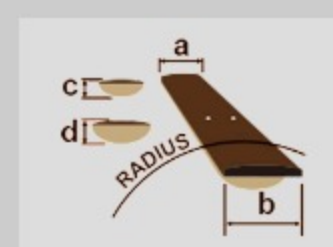

AEG51

COLOR VARIATION : 

TRH : Transparent Red Sunburst High Gloss

SHARE :  

SPEC

SPECS

body shape	AEG body
top	Spruce top
back & sides	Okoume back & Okoume sides
neck	Comfort Grip / Nyatoh neck
fretboard	Laurel fretboard
bridge	Laurel bridge
inlay	White dot inlay
soundhole rosette	Abalone rosette
tuning machine	Chrome Die-cast tuners (18:1 gear ratio)
number of frets	20
bridge pins	Ibanez Advantage™
strings	Ibanez IACSP6C
string gauge	.012/.016/.024/.032/.042/.053
string space	11mm
factory tuning	1E,2B,3G,4D,5A,6E
pickup	Ibanez T-bar Undersaddle
preamp	Ibanez AEQ-TP2 preamp w/Onboard tuner
output jack	Balanced XLR & 1/4" outputs

NECK DIMENSIONS

Scale :	634mm
a : Width	43mm at NUT
b : Width	54.33mm at 14F
c : Thickness	20mm at 1F
d : Thickness	21mm at 7F
Radius :	400mmR

DESCRIPTION +

BODY DIMENSIONS

a : Length	19 3/8"
b : Width	15"
c : Max Depth	3 3/4"