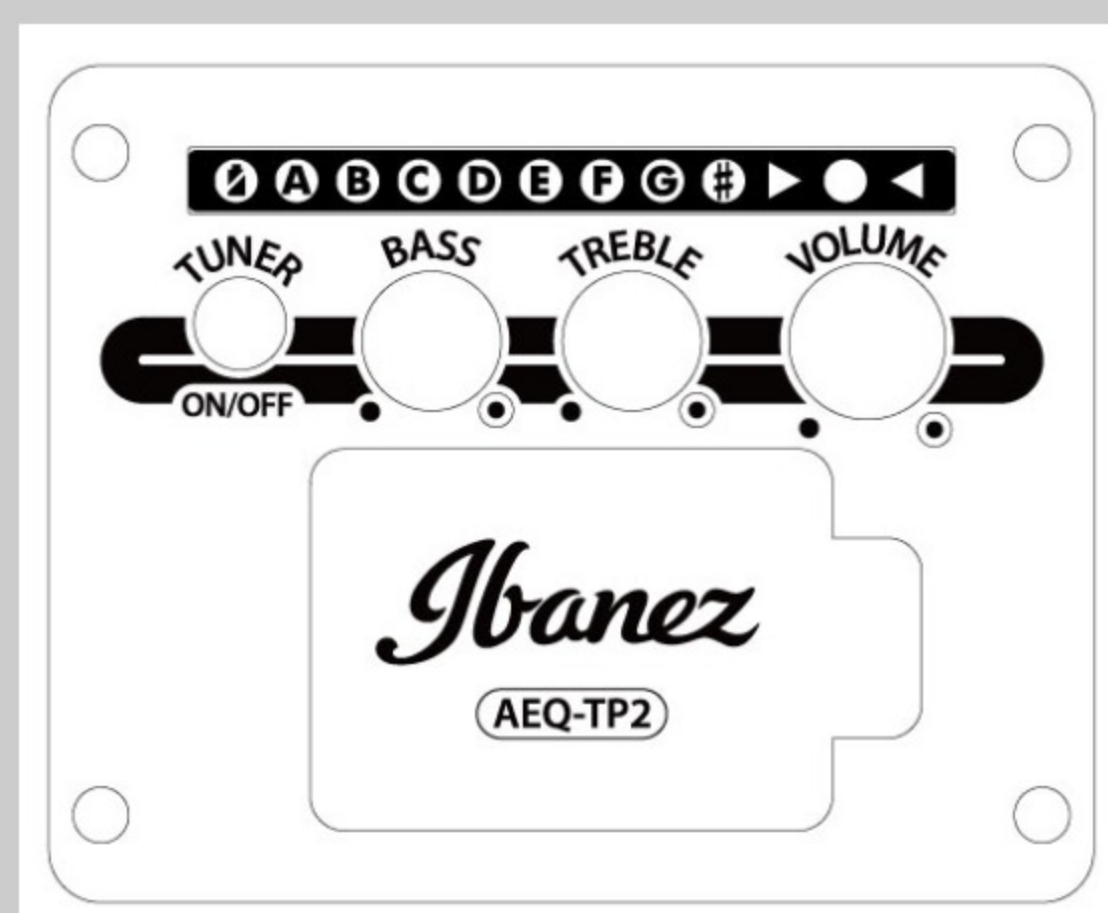

PREAMP

DESCRIPTION +

OTHER FEATURES

Recommended Case	FS40CL
Recommended Bag	ICB540-BK