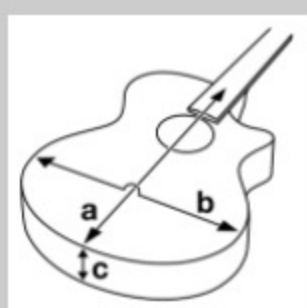

AEG550

COLOR VARIATION :

BK : Black High Gloss

SHARE :

SPEC

SPECS

body shape	AEG body
top	Spruce top
back & sides	Bocote back & Bocote sides
neck	Comfort Grip / Nyatoh neck
fretboard	Ebony fretboard
bridge	Ebony bridge
inlay	Specially designed Vine inlay
soundhole rosette	Abalone
tuning machine	Gold Die-cast tuners (18:1 gear ratio)
number of frets	20
bridge pins	Ibanez Advantage™
strings	Ibanez IACSP6C
string gauge	.012/.016/.024/.032/.042/.053
string space	11mm
factory tuning	1E,2B,3G,4D,5A,6E
pickup	Ibanez T-bar II Undersaddle
preamp	Ibanez AEQ-TTS preamp w/Onboard tuner
output jack	1/4" output

NECK DIMENSIONS

Scale :	634mm
a : Width	43mm at NUT
b : Width	55mm at 14F
c : Thickness	20mm at 1F
d : Thickness	21mm at 7F
Radius :	400mmR

DESCRIPTION +

BODY DIMENSIONS

a : Length	19 1/4"
b : Width	15 "
c : Max Depth	3 3/4"