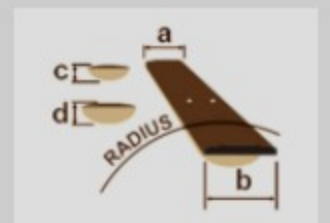

AEG550

COLOR VARIATION :

BK : Black High Gloss

SHARE :

SPEC

SPECS

body shape	AEG body
top	Spruce top
back & sides	Bocote back & Bocote sides
neck	Comfort Grip / Nyatoh neck
fretboard	Ebony fretboard
bridge	Ebony bridge
inlay	Specially designed Vine inlay
soundhole rosette	Abalone
tuning machine	Gold Die-cast tuners (18:1 gear ratio)
number of frets	20
bridge pins	Ibanez Advantage™
strings	Ibanez IACSP6C
string gauge	.012/.016/.024/.032/.042/.053
string space	11mm
factory tuning	1E,2B,3G,4D,5A,6E
pickup	Ibanez T-bar II Undersaddle
preamp	Ibanez AEQ-TTS preamp w/Onboard tuner
output jack	1/4" output

NECK DIMENSIONS

Scale :	634mm
a : Width	43mm at NUT
b : Width	55mm at 14F
c : Thickness	20mm at 1F
d : Thickness	21mm at 7F
Radius :	400mmR

DESCRIPTION +

BODY DIMENSIONS

a : Length	19 1/4"
b : Width	15 "
c : Max Depth	3 3/4"