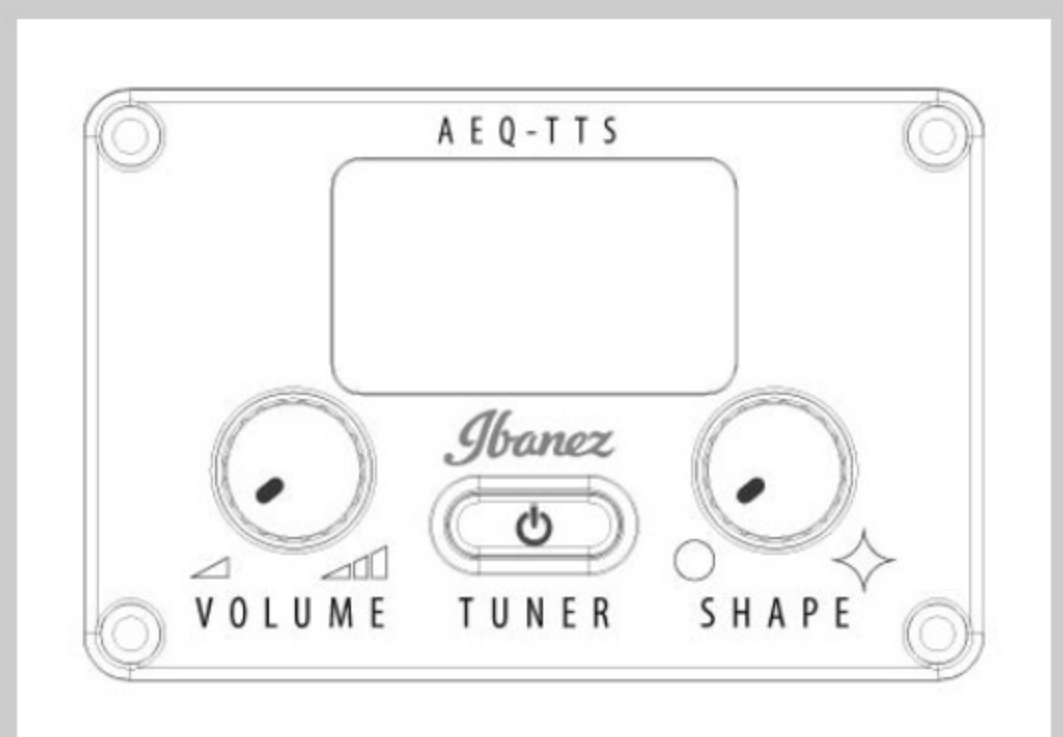

AEG550

COLOR VARIATION :

BK : Black High Gloss

SHARE :

SPEC

SPECS

body shape	AEG body
top	Spruce top
back & sides	Bocote back & Bocote sides
neck	Comfort Grip / Nyatoh neck
fretboard	Ebony fretboard
bridge	Ebony bridge
inlay	Specially designed Vine inlay
soundhole rosette	Abalone
tuning machine	Gold Die-cast tuners (18:1 gear ratio)
number of frets	20
bridge pins	Ibanez Advantage™
strings	Ibanez IACSP6C
string gauge	.012/.016/.024/.032/.042/.053
string space	11mm
factory tuning	1E,2B,3G,4D,5A,6E
pickup	Ibanez T-bar II Undersaddle
preamp	Ibanez AEQ-TTS preamp w/Onboard tuner
output jack	1/4" output

NECK DIMENSIONS

Scale :	634mm
a : Width	43mm at NUT
b : Width	55mm at 14F
c : Thickness	20mm at 1F
d : Thickness	21mm at 7F
Radius :	400mmR

DESCRIPTION +

BODY DIMENSIONS

a : Length	19 1/4"
b : Width	15 "
c : Max Depth	3 3/4"

DESCRIPTION +

PREAMP

DESCRIPTION +