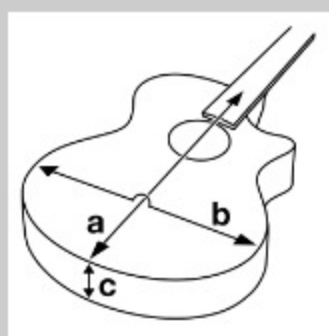

AEG61

COLOR VARIATION : 

NMH : Natural Mahogany High Gloss

SHARE :  

SPEC

SPECS

body shape	AEG body
top	Okoume top
back & sides	Okoume back & Okoume sides
neck	Comfort Grip / Nyatoh neck
fretboard	Laurel fretboard
bridge	Laurel bridge
inlay	White dot inlay
soundhole rosette	Abalone rosette
tuning machine	Chrome Die-cast tuners (18:1 gear ratio)
number of frets	20
bridge pins	Ibanez Advantage™
strings	Ibanez IACSP6C
string gauge	.012/.016/.024/.032/.042/.053
string space	11mm
factory tuning	1E,2B,3G,4D,5A,6E
pickup	Ibanez T-bar Undersaddle
preamp	Ibanez AEQ-TP2 preamp w/Onboard tuner
output jack	Balanced XLR & 1/4" outputs

NECK DIMENSIONS

Scale :	634mm
a : Width	43mm at NUT
b : Width	54.33mm at 14F
c : Thickness	20mm at 1F
d : Thickness	21mm at 7F
Radius :	400mmR

DESCRIPTION +

BODY DIMENSIONS

a : Length	19 3/8"
b : Width	15"
c : Max Depth	3 3/4"