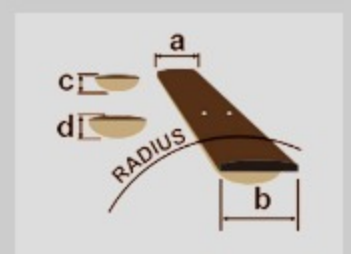

AEG61

COLOR VARIATION : 

NMH : Natural Mahogany High Gloss

SHARE :  

SPEC

SPECS

body shape	AEG body
top	Okoume top
back & sides	Okoume back & Okoume sides
neck	Comfort Grip / Nyatoh neck
fretboard	Laurel fretboard
bridge	Laurel bridge
inlay	White dot inlay
soundhole rosette	Abalone rosette
tuning machine	Chrome Die-cast tuners (18:1 gear ratio)
number of frets	20
bridge pins	Ibanez Advantage™
strings	Ibanez IACSP6C
string gauge	.012/.016/.024/.032/.042/.053
string space	11mm
factory tuning	1E,2B,3G,4D,5A,6E
pickup	Ibanez T-bar Undersaddle
preamp	Ibanez AEQ-TP2 preamp w/Onboard tuner
output jack	Balanced XLR & 1/4" outputs

NECK DIMENSIONS

Scale :	634mm
a : Width	43mm at NUT
b : Width	54.33mm at 14F
c : Thickness	20mm at 1F
d : Thickness	21mm at 7F
Radius :	400mmR

DESCRIPTION +

BODY DIMENSIONS

a : Length	19 3/8"
b : Width	15"
c : Max Depth	3 3/4"