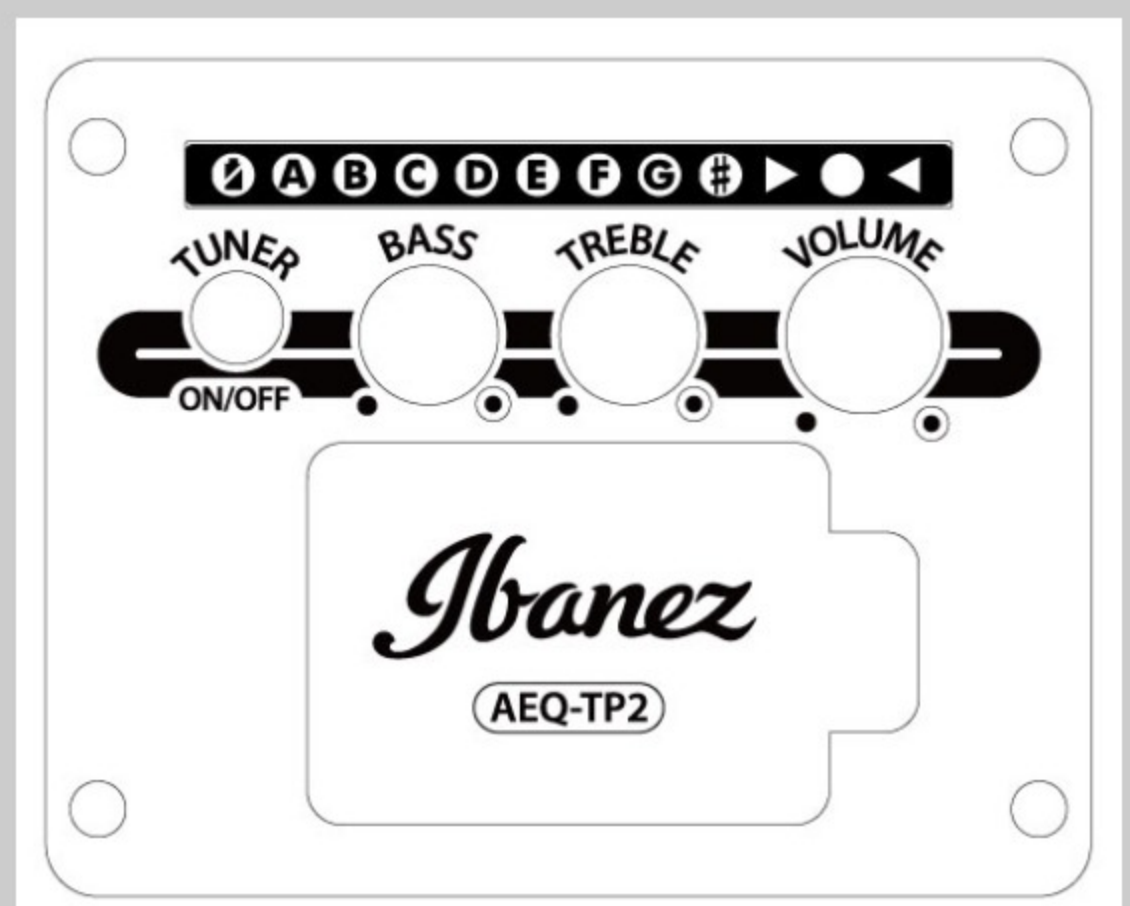

PREAMP

DESCRIPTION +

OTHER FEATURES

Recommended Case	FS40CL
Recommended Bag	ICB540-BK