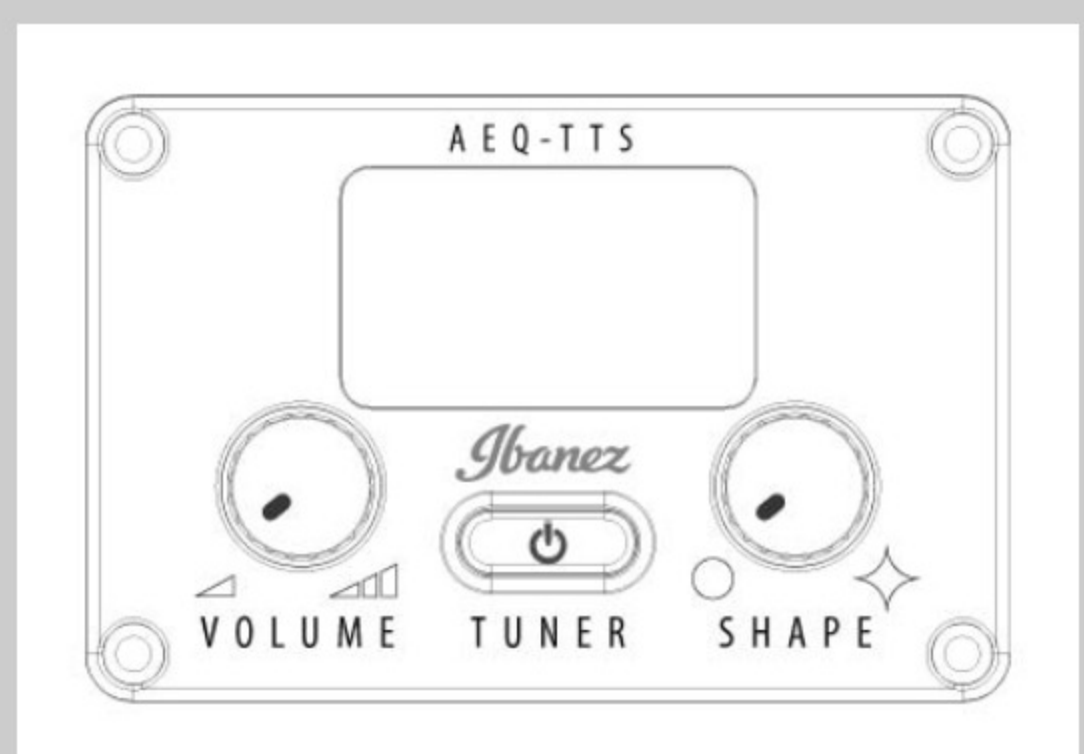

PREAMP

OTHERS

Recommended Case AEG10C