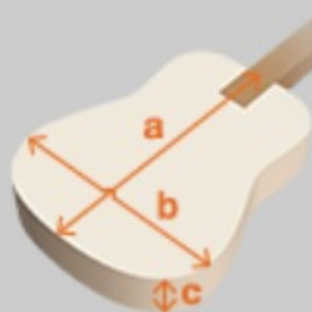

## SPEC

### SPEC

body shape	AEG body
top	Sapele top
back & sides	Sapele back & Sapele sides
neck	AEG / Nyatoh neck
fretboard	Walnut fretboard
bridge	Walnut
inlay	Specially designed inlay
soundhole rosette	Acrylic
tuning machine	Chrome Die-cast tuners
nut material	Plastic
number of frets	20
saddle material	Plastic
bridge pins	Ibanez Advantage™
strings	Ibanez IACSP6C
string gauge	.012/.016/.024/.032/.042/.053
string space	11mm
factory tuning	1E,2B,3G,4D,5A,6E
pickup	Ibanez T-bar II Undersaddle
preamp	Ibanez AEQ-TTS preamp w/Onboard tuner
output jack	1/4" output

### NECK DIMENSIONS

Scale :	634mm
a : Width	43mm at NUT
b : Width	55mm at 14F
c : Thickness	20mm at 1F
d : Thickness	21mm at 7F
Radius :	400mmR

### BODY DIMENSIONS

a : Length	19 1/4"
b : Width	15 "
c : Max Depth	3 3/4"