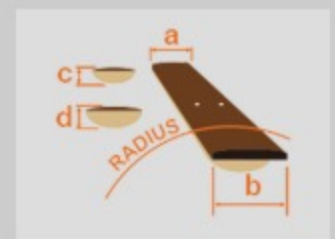

# AEG62

NMH : Natural Mahogany High Gloss

COLOR VARIATION :

SHARE : [f](#) [t](#)

### SPEC

body shape	AEG body
top	Sapele top
back & sides	Sapele back & Sapele sides
neck	AEG / Nyatoh neck
fretboard	Walnut fretboard
bridge	Walnut
inlay	Specially designed inlay
soundhole rosette	Acrylic
tuning machine	Chrome Die-cast tuners
nut material	Plastic
number of frets	20
saddle material	Plastic
bridge pins	Ibanez Advantage™
strings	Ibanez IACSP6C
string gauge	.012/.016/.024/.032/.042/.053
string space	11mm
factory tuning	1E,2B,3G,4D,5A,6E
pickup	Ibanez T-bar II Undersaddle
preamp	Ibanez AEQ-TTS preamp w/Onboard tuner
output jack	1/4" output

### NECK DIMENSIONS

Scale :	634mm
a : Width	43mm at NUT
b : Width	55mm at 14F
c : Thickness	20mm at 1F
d : Thickness	21mm at 7F
Radius :	400mmR

### BODY DIMENSIONS

a : Length	19 1/4"
b : Width	15 "
c : Max Depth	3 3/4"