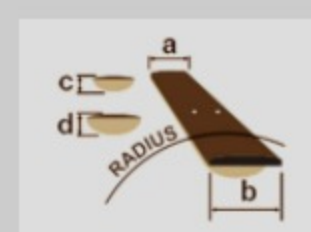

AEG62

COLOR VARIATION :

NMH : Natural Mahogany High Gloss

SHARE :  

SPEC

SPECS

body shape	AEG body
top	Sapele top
back & sides	Sapele back & Sapele sides
neck	Comfort Grip / Nyatoh neck
fretboard	Walnut fretboard
bridge	Walnut
inlay	Specially designed inlay
soundhole rosette	Acrylic
tuning machine	Chrome Die-cast tuners (18:1 gear ratio)
number of frets	20
bridge pins	Ibanez Advantage™
strings	Ibanez IACSP6C
string gauge	.012/.016/.024/.032/.042/.053
string space	11mm
factory tuning	1E,2B,3G,4D,5A,6E
pickup	Ibanez T-bar II Undersaddle
preamp	Ibanez AEQ-TTS preamp w/Onboard tuner
output jack	1/4" output

NECK DIMENSIONS

Scale :	634mm
a : Width	43mm at NUT
b : Width	55mm at 14F
c : Thickness	20mm at 1F
d : Thickness	21mm at 7F
Radius :	400mmR

DESCRIPTION +

BODY DIMENSIONS

a : Length	19 1/4"
b : Width	15 "
c : Max Depth	3 3/4"