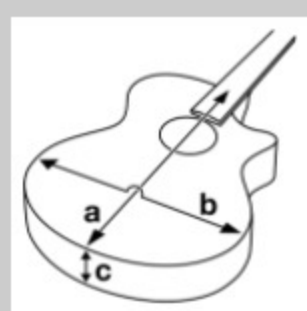

AEG62

COLOR VARIATION :

NMH : Natural Mahogany High Gloss

SHARE :  

SPEC

SPECS

body shape	AEG body
top	Sapele top
back & sides	Sapele back & Sapele sides
neck	Comfort Grip / Nyatoh neck
fretboard	Walnut fretboard
bridge	Walnut
inlay	Specially designed inlay
soundhole rosette	Acrylic
tuning machine	Chrome Die-cast tuners (18:1 gear ratio)
number of frets	20
bridge pins	Ibanez Advantage™
strings	Ibanez IACSP6C
string gauge	.012/.016/.024/.032/.042/.053
string space	11mm
factory tuning	1E,2B,3G,4D,5A,6E
pickup	Ibanez T-bar II Undersaddle
preamp	Ibanez AEQ-TTS preamp w/Onboard tuner
output jack	1/4" output

NECK DIMENSIONS

Scale :	634mm
a : Width	43mm at NUT
b : Width	55mm at 14F
c : Thickness	20mm at 1F
d : Thickness	21mm at 7F
Radius :	400mmR

DESCRIPTION +

BODY DIMENSIONS

a : Length	19 1/4"
b : Width	15 "
c : Max Depth	3 3/4"