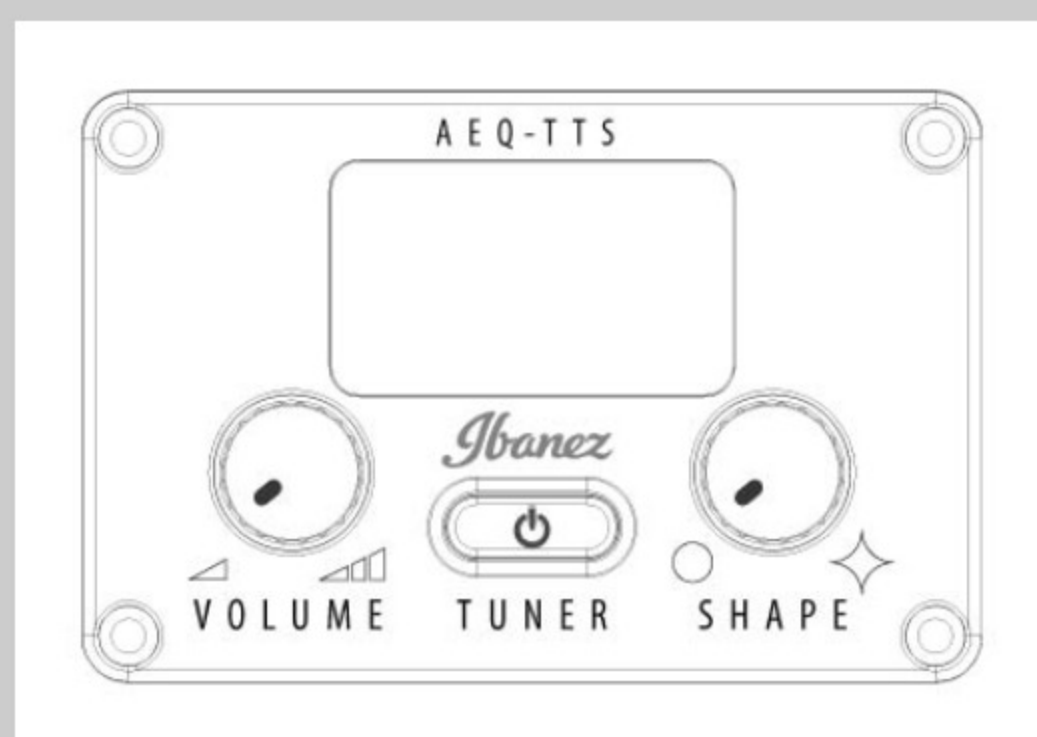

AEG62

COLOR VARIATION :

NMH : Natural Mahogany High Gloss

SHARE :

SPEC

SPECS

body shape	AEG body
top	Sapele top
back & sides	Sapele back & Sapele sides
neck	Comfort Grip / Nyatoh neck
fretboard	Walnut fretboard
bridge	Walnut
inlay	Specially designed inlay
soundhole rosette	Acrylic
tuning machine	Chrome Die-cast tuners (18:1 gear ratio)
number of frets	20
bridge pins	Ibanez Advantage™
strings	Ibanez IACSP6C
string gauge	.012/.016/.024/.032/.042/.053
string space	11mm
factory tuning	1E,2B,3G,4D,5A,6E
pickup	Ibanez T-bar II Undersaddle
preamp	Ibanez AEQ-TTS preamp w/Onboard tuner
output jack	1/4" output

NECK DIMENSIONS

Scale :	634mm
a : Width	43mm at NUT
b : Width	55mm at 14F
c : Thickness	20mm at 1F
d : Thickness	21mm at 7F
Radius :	400mmR

DESCRIPTION +

BODY DIMENSIONS

a : Length	19 1/4"
b : Width	15 "
c : Max Depth	3 3/4"

DESCRIPTION +

PREAMP

DESCRIPTION

+