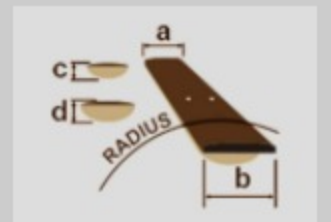

AEG70

COLOR VARIATION :

TCH : Transparent Charcoal Burst High Gloss

SHARE :  

SPEC

SPECS

body shape	AEG body
top	Flamed Maple top
back & sides	Sapele back & Sapele sides
neck	Comfort Grip / Nyatoh neck
fretboard	Walnut fretboard
bridge	Walnut bridge
inlay	White dot inlay
soundhole rosette	Acrylic rosette
tuning machine	Chrome Die-cast tuners (18:1 gear ratio)
number of frets	20
bridge pins	Ibanez Advantage™
strings	Ibanez IACSP6C
string gauge	.012/.016/.024/.032/.042/.053
string space	11mm
factory tuning	1E,2B,3G,4D,5A,6E
pickup	Ibanez T-bar II Undersaddle
preamp	Ibanez AEQ-TTS preamp w/Onboard tuner
output jack	1/4" output

NECK DIMENSIONS

Scale :	634mm
a : Width	43mm at NUT
b : Width	55mm at 14F
c : Thickness	20mm at 1F
d : Thickness	21mm at 7F
Radius :	400mmR

DESCRIPTION +

BODY DIMENSIONS

a : Length	19 3/8"
b : Width	15 "
c : Max Depth	3 3/4"