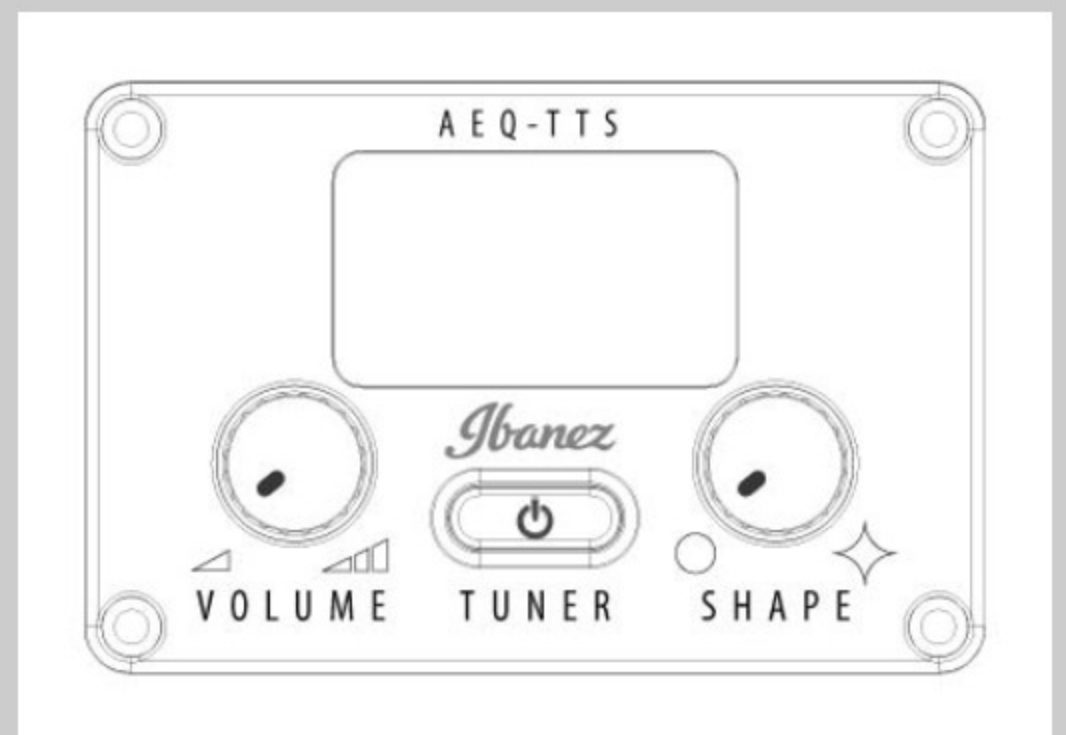

AEG70

COLOR VARIATION :

TCH : Transparent Charcoal Burst High Gloss

SHARE :

SPEC

SPECS

body shape	AEG body
top	Flamed Maple top
back & sides	Sapele back & Sapele sides
neck	Comfort Grip / Nyatoh neck
fretboard	Walnut fretboard
bridge	Walnut bridge
inlay	White dot inlay
soundhole rosette	Acrylic rosette
tuning machine	Chrome Die-cast tuners (18:1 gear ratio)
number of frets	20
bridge pins	Ibanez Advantage™
strings	Ibanez IACSP6C
string gauge	.012/.016/.024/.032/.042/.053
string space	11mm
factory tuning	1E,2B,3G,4D,5A,6E
pickup	Ibanez T-bar II Undersaddle
preamp	Ibanez AEQ-TTS preamp w/Onboard tuner
output jack	1/4" output

NECK DIMENSIONS

Scale :	634mm
a : Width	43mm at NUT
b : Width	55mm at 14F
c : Thickness	20mm at 1F
d : Thickness	21mm at 7F
Radius :	400mmR

DESCRIPTION +

BODY DIMENSIONS

a : Length	19 3/8"
b : Width	15 "
c : Max Depth	3 3/4"

DESCRIPTION +

PREAMP

DESCRIPTION

+