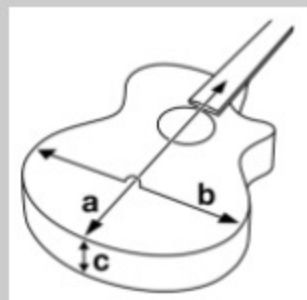

AEG70

COLOR VARIATION :

TCH : Transparent Charcoal Burst High Gloss

SHARE :  

SPEC

SPECS

body shape	AEG body
top	Flamed Maple top
back & sides	Sapele back & Sapele sides
neck	Comfort Grip / Nyatoh neck
fretboard	Walnut fretboard
bridge	Walnut bridge
inlay	White dot inlay
soundhole rosette	Acrylic rosette
tuning machine	Chrome Die-cast tuners (18:1 gear ratio)
number of frets	20
bridge pins	Ibanez Advantage™
strings	Ibanez IACSP6C
string gauge	.012/.016/.024/.032/.042/.053
string space	11mm
factory tuning	1E,2B,3G,4D,5A,6E
pickup	Ibanez T-bar II Undersaddle
preamp	Ibanez AEQ-TTS preamp w/Onboard tuner
output jack	1/4" output

NECK DIMENSIONS

Scale :	634mm
a : Width	43mm at NUT
b : Width	55mm at 14F
c : Thickness	20mm at 1F
d : Thickness	21mm at 7F
Radius :	400mmR

DESCRIPTION +

BODY DIMENSIONS

a : Length	19 3/8"
b : Width	15 "
c : Max Depth	3 3/4"