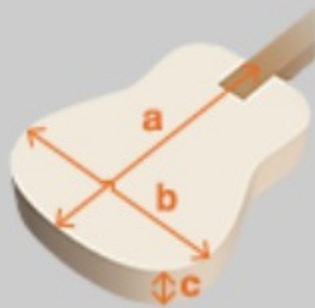

AEG70L

TIH : Tiger Burst High Gloss

COLOR VARIATION :

SHARE :  

SPEC

SPEC

body shape	AEG body
top	Flamed Maple top
back & sides	Sapele back & Sapele sides
neck	AEG / Nyatoh neck
fretboard	Walnut fretboard
bridge	Walnut
inlay	White dot inlay
soundhole rosette	Acrylic
tuning machine	Chrome Die-cast tuners
nut material	Plastic
number of frets	20
saddle material	Plastic
bridge pins	Ibanez Advantage™
strings	Ibanez IACSP6C
string gauge	.012/.016/.024/.032/.042/.053
string space	11mm
factory tuning	1E,2B,3G,4D,5A,6E
pickup	Ibanez T-bar II Undersaddle
preamp	Ibanez AEQ-TTS preamp w/Onboard tuner
output jack	1/4" output

NECK DIMENSIONS

Scale :	634mm
a : Width	43mm at NUT
b : Width	55mm at 14F
c : Thickness	20mm at 1F
d : Thickness	21mm at 7F
Radius :	400mmR

BODY DIMENSIONS

a : Length	19 1/4"
b : Width	15 "
c : Max Depth	3 3/4"