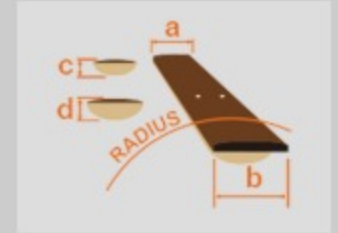

AEG70L

TIH : Tiger Burst High Gloss

COLOR VARIATION :

SHARE :  

SPEC

SPEC

body shape	AEG body
top	Flamed Maple top
back & sides	Sapele back & Sapele sides
neck	AEG / Nyatoh neck
fretboard	Walnut fretboard
bridge	Walnut
inlay	White dot inlay
soundhole rosette	Acrylic
tuning machine	Chrome Die-cast tuners
nut material	Plastic
number of frets	20
saddle material	Plastic
bridge pins	Ibanez Advantage™
strings	Ibanez IACSP6C
string gauge	.012/.016/.024/.032/.042/.053
string space	11mm
factory tuning	1E,2B,3G,4D,5A,6E
pickup	Ibanez T-bar II Undersaddle
preamp	Ibanez AEQ-TTS preamp w/Onboard tuner
output jack	1/4" output

NECK DIMENSIONS

Scale :	634mm
a : Width	43mm at NUT
b : Width	55mm at 14F
c : Thickness	20mm at 1F
d : Thickness	21mm at 7F
Radius :	400mmR

BODY DIMENSIONS

a : Length	19 1/4"
b : Width	15 "
c : Max Depth	3 3/4"