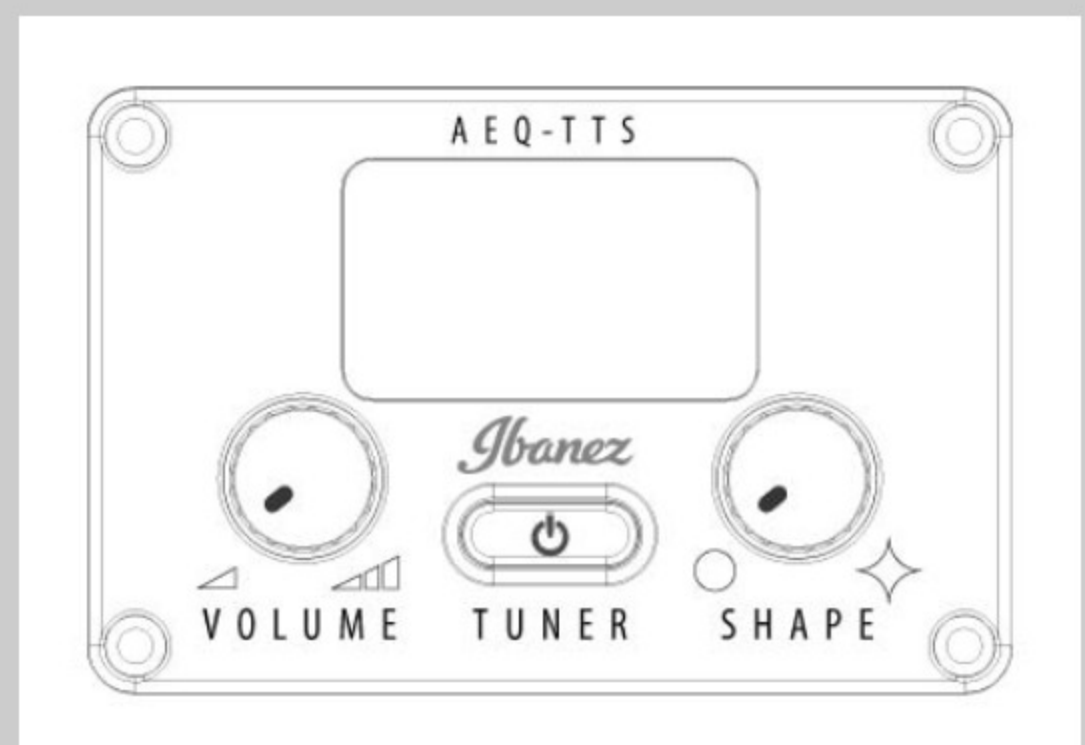

AEG70L

TIH : Tiger Burst High Gloss

COLOR VARIATION :

SHARE :  

SPEC

SPEC

body shape	AEG body
top	Flamed Maple top
back & sides	Sapele back & Sapele sides
neck	AEG / Nyatoh neck
fretboard	Walnut fretboard
bridge	Walnut
inlay	White dot inlay
soundhole rosette	Acrylic
tuning machine	Chrome Die-cast tuners
nut material	Plastic
number of frets	20
saddle material	Plastic
bridge pins	Ibanez Advantage™
strings	Ibanez IACSP6C
string gauge	.012/.016/.024/.032/.042/.053
string space	11mm
factory tuning	1E,2B,3G,4D,5A,6E
pickup	Ibanez T-bar II Undersaddle
preamp	Ibanez AEQ-TTS preamp w/Onboard tuner
output jack	1/4" output

NECK DIMENSIONS

Scale :	634mm
a : Width	43mm at NUT
b : Width	55mm at 14F
c : Thickness	20mm at 1F
d : Thickness	21mm at 7F
Radius :	400mmR

BODY DIMENSIONS

a : Length	19 1/4"
b : Width	15 "
c : Max Depth	3 3/4"

PREAMP

OTHERS

Recommended Case	AEG10C
Left-handed Model	