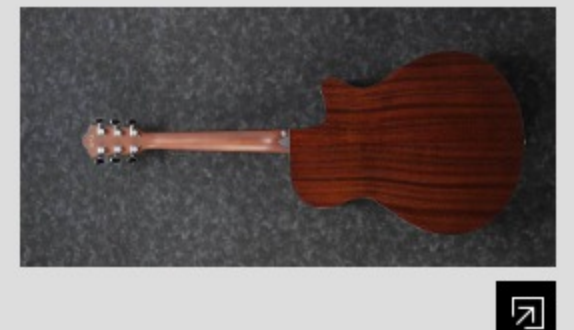

AEG70L

TIH : Tiger Burst High Gloss

COLOR VARIATION :

SHARE :  

SPEC

SPEC

body shape	AEG body
top	Flamed Maple top
back & sides	Sapele back & Sapele sides
neck	AEG / Nyatoh neck
fretboard	Walnut fretboard
bridge	Walnut
inlay	White dot inlay
soundhole rosette	Acrylic
tuning machine	Chrome Die-cast tuners
nut material	Plastic
number of frets	20
saddle material	Plastic
bridge pins	Ibanez Advantage™
strings	Ibanez IACSP6C
string gauge	.012/.016/.024/.032/.042/.053
string space	11mm
factory tuning	1E,2B,3G,4D,5A,6E
pickup	Ibanez T-bar II Undersaddle
preamp	Ibanez AEQ-TTS preamp w/Onboard tuner
output jack	1/4" output

NECK DIMENSIONS

Scale :	634mm
a : Width	43mm at NUT
b : Width	55mm at 14F
c : Thickness	20mm at 1F
d : Thickness	21mm at 7F
Radius :	400mmR

BODY DIMENSIONS

a : Length	19 1/4"
b : Width	15 "
c : Max Depth	3 3/4"

PREAMP

OTHERS

Recommended Case	AEG10C
Left-handed Model	