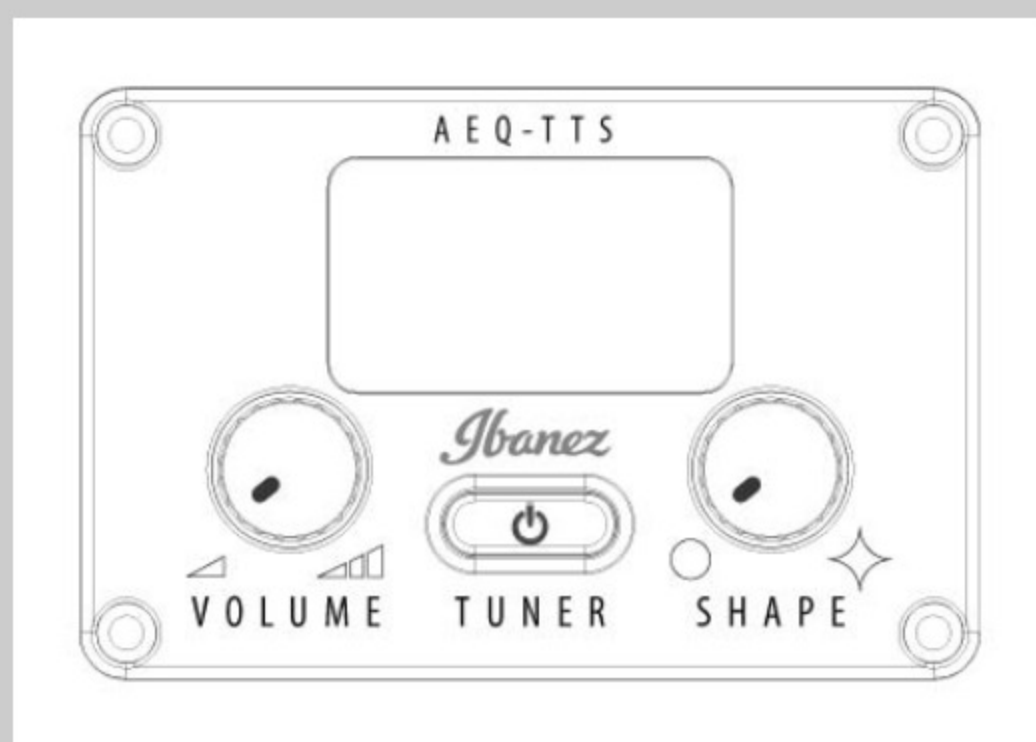

AEG70L

COLOR VARIATION :

TIH : Tiger Burst High Gloss

SHARE :

SPEC

SPECS

body shape	AEG body
top	Flamed Maple top
back & sides	Sapele back & Sapele sides
neck	Comfort Grip / Nyatoh neck
fretboard	Walnut fretboard
bridge	Walnut bridge
inlay	White dot inlay
soundhole rosette	Acrylic rosette
tuning machine	Chrome Die-cast tuners (18:1 gear ratio)
number of frets	20
bridge pins	Ibanez Advantage™
strings	Ibanez IACSP6C
string gauge	.012/.016/.024/.032/.042/.053
string space	11mm
factory tuning	1E,2B,3G,4D,5A,6E
pickup	Ibanez T-bar II Undersaddle
preamp	Ibanez AEQ-TTS preamp w/Onboard tuner
output jack	1/4" output

NECK DIMENSIONS

Scale :	634mm
a : Width	43mm at NUT
b : Width	55mm at 14F
c : Thickness	20mm at 1F
d : Thickness	21mm at 7F
Radius :	400mmR

DESCRIPTION +

BODY DIMENSIONS

a : Length	19 3/8"
b : Width	15 "
c : Max Depth	3 3/4"

DESCRIPTION +

PREAMP

DESCRIPTION

+