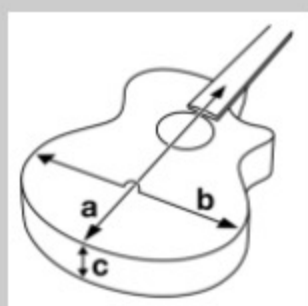

AEG70L

COLOR VARIATION :

TIH : Tiger Burst High Gloss

SHARE :  

SPEC

SPECS

body shape	AEG body
top	Flamed Maple top
back & sides	Sapele back & Sapele sides
neck	Comfort Grip / Nyatoh neck
fretboard	Walnut fretboard
bridge	Walnut bridge
inlay	White dot inlay
soundhole rosette	Acrylic rosette
tuning machine	Chrome Die-cast tuners (18:1 gear ratio)
number of frets	20
bridge pins	Ibanez Advantage™
strings	Ibanez IACSP6C
string gauge	.012/.016/.024/.032/.042/.053
string space	11mm
factory tuning	1E,2B,3G,4D,5A,6E
pickup	Ibanez T-bar II Undersaddle
preamp	Ibanez AEQ-TTS preamp w/Onboard tuner
output jack	1/4" output

NECK DIMENSIONS

Scale :	634mm
a : Width	43mm at NUT
b : Width	55mm at 14F
c : Thickness	20mm at 1F
d : Thickness	21mm at 7F
Radius :	400mmR

DESCRIPTION +

BODY DIMENSIONS

a : Length	19 3/8"
b : Width	15 "
c : Max Depth	3 3/4"