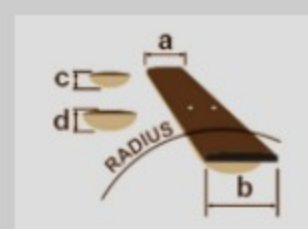

AEG70L

COLOR VARIATION :

TIH : Tiger Burst High Gloss

SHARE :  

SPEC

SPECS

body shape	AEG body
top	Flamed Maple top
back & sides	Sapele back & Sapele sides
neck	Comfort Grip / Nyatoh neck
fretboard	Walnut fretboard
bridge	Walnut bridge
inlay	White dot inlay
soundhole rosette	Acrylic rosette
tuning machine	Chrome Die-cast tuners (18:1 gear ratio)
number of frets	20
bridge pins	Ibanez Advantage™
strings	Ibanez IACSP6C
string gauge	.012/.016/.024/.032/.042/.053
string space	11mm
factory tuning	1E,2B,3G,4D,5A,6E
pickup	Ibanez T-bar II Undersaddle
preamp	Ibanez AEQ-TTS preamp w/Onboard tuner
output jack	1/4" output

NECK DIMENSIONS

Scale :	634mm
a : Width	43mm at NUT
b : Width	55mm at 14F
c : Thickness	20mm at 1F
d : Thickness	21mm at 7F
Radius :	400mmR

DESCRIPTION +

BODY DIMENSIONS

a : Length	19 3/8"
b : Width	15 "
c : Max Depth	3 3/4"