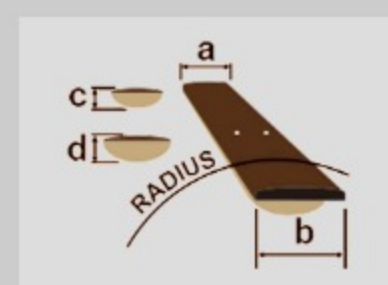

AEG74

COLOR VARIATION : 

MHS : Mahogany Sunburst High Gloss

SPEC

SPECS

body shape	AEG body
top	Sapele top
back & sides	Bocote back & Bocote sides
neck	Comfort Grip / Nyatoh neck
fretboard	Macassar Ebony fretboard
bridge	Indonesian Ebony bridge
top board purfling	Abalone purfling
inlay	White dot inlay
soundhole rosette	Abalone
tuning machine	Gold Die-cast tuners (18:1 gear ratio)
number of frets	20
bridge pins	Ibanez Advantage™
strings	Ibanez IACSP6C
string gauge	.012/.016/.024/.032/.042/.053
string space	11mm
factory tuning	1E,2B,3G,4D,5A,6E
pickup	Ibanez T-bar Undersaddle
preamp	Ibanez AEQ-TTS preamp w/Onboard tuner
output jack	Balanced XLR & 1/4" outputs
battery	9V x1

NECK DIMENSIONS

Scale :	634mm/25"
a : Width	43mm at NUT
b : Width	55mm at 14F
c : Thickness	20mm at 1F
d : Thickness	21mm at 7F
Radius :	400mmR

DESCRIPTION +

BODY DIMENSIONS

a : Length	19 3/8"
b : Width	15 "
c : Max Depth	3 3/4"