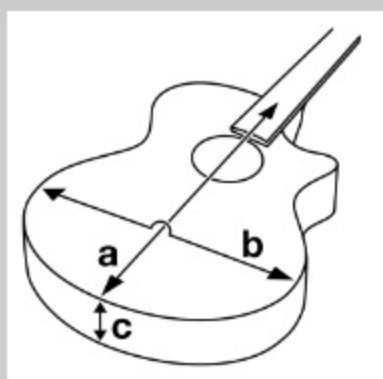

AEG74

COLOR VARIATION : 

MHS : Mahogany Sunburst High Gloss

SPEC

SPECS

body shape	AEG body
top	Sapele top
back & sides	Bocote back & Bocote sides
neck	Comfort Grip / Nyatoh neck
fretboard	Macassar Ebony fretboard
bridge	Indonesian Ebony bridge
top board purfling	Abalone purfling
inlay	White dot inlay
soundhole rosette	Abalone
tuning machine	Gold Die-cast tuners (18:1 gear ratio)
number of frets	20
bridge pins	Ibanez Advantage™
strings	Ibanez IACSP6C
string gauge	.012/.016/.024/.032/.042/.053
string space	11mm
factory tuning	1E,2B,3G,4D,5A,6E
pickup	Ibanez T-bar Undersaddle
preamp	Ibanez AEQ-TTS preamp w/Onboard tuner
output jack	Balanced XLR & 1/4" outputs
battery	9V x1

NECK DIMENSIONS

Scale :	634mm/25"
a : Width	43mm at NUT
b : Width	55mm at 14F
c : Thickness	20mm at 1F
d : Thickness	21mm at 7F
Radius :	400mmR

DESCRIPTION +

BODY DIMENSIONS

a : Length	19 3/8"
b : Width	15 "
c : Max Depth	3 3/4"