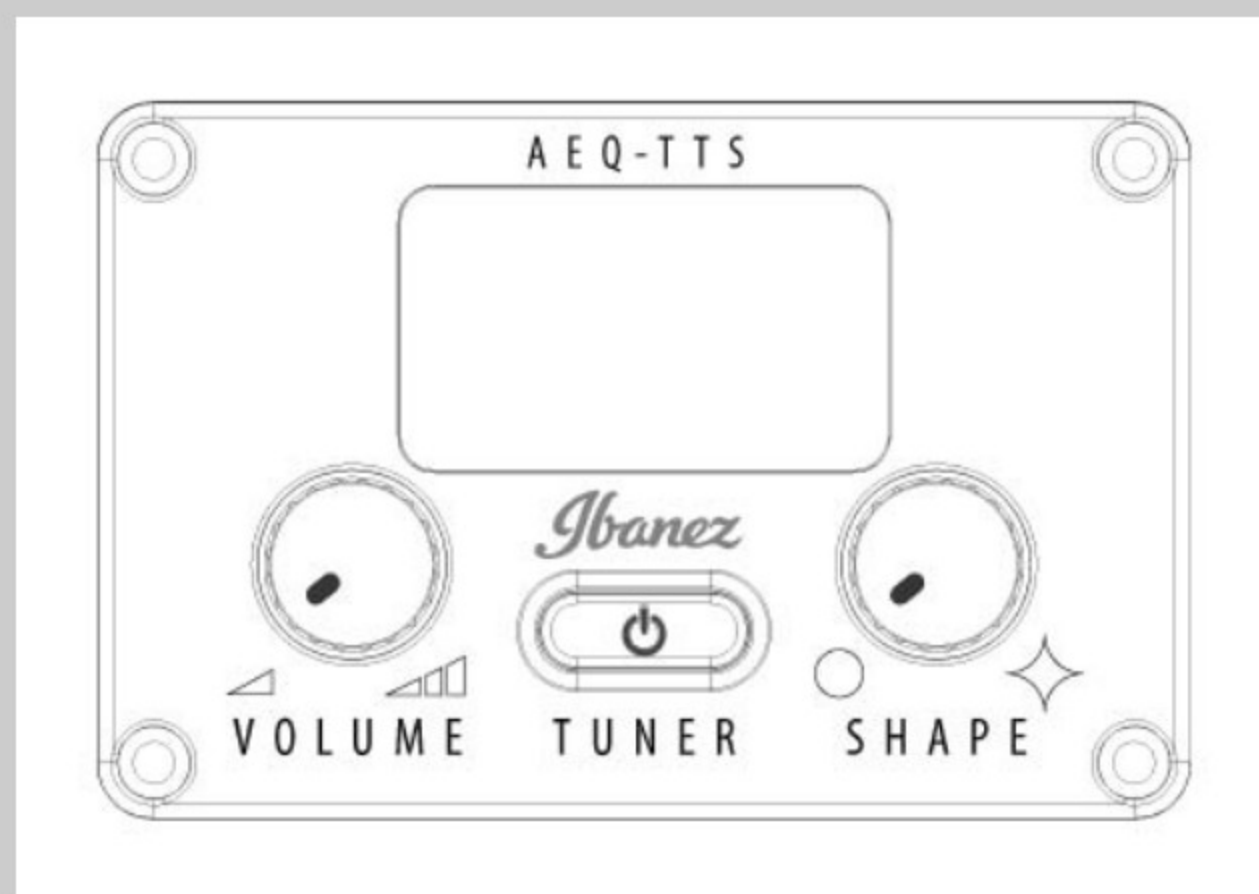

PREAMP

DESCRIPTION +

OTHER FEATURES

Recommended Case	FS40CL
Recommended Bag	ICB540-BK