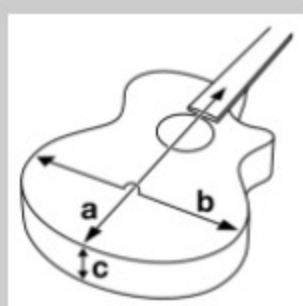

AEG750

COLOR VARIATION : 

NT : Natural High Gloss

SHARE :  

SPEC

SPECS

body shape	AEG body
top	Flamed Maple top
back & sides	Flamed Maple back & Flamed Maple sides
neck	Comfort Grip / Maple neck
fretboard	Ebony fretboard
bridge	Ebony bridge
inlay	Specially designed Vine inlay
soundhole rosette	Abalone
tuning machine	Gold Die-cast tuners (18:1 gear ratio)
number of frets	20
bridge pins	Ibanez Advantage™
strings	Ibanez IACSP6C
string gauge	.012/.016/.024/.032/.042/.053
string space	11mm
factory tuning	1E,2B,3G,4D,5A,6E
pickup	Ibanez T-bar II Undersaddle
preamp	Ibanez AEQ-TTS preamp w/Onboard tuner
output jack	1/4" output

NECK DIMENSIONS

Scale :	634mm
a : Width	43mm at NUT
b : Width	55mm at 14F
c : Thickness	20mm at 1F
d : Thickness	21mm at 7F
Radius :	400mmR

DESCRIPTION +

BODY DIMENSIONS

a : Length	19 1/4"
b : Width	15"
c : Max Depth	3 3/4"