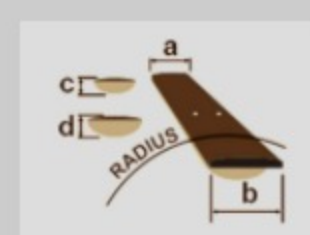

AEG750

COLOR VARIATION : 

NT : Natural High Gloss

SHARE :  

SPEC

SPECS

body shape	AEG body
top	Flamed Maple top
back & sides	Flamed Maple back & Flamed Maple sides
neck	Comfort Grip / Maple neck
fretboard	Ebony fretboard
bridge	Ebony bridge
inlay	Specially designed Vine inlay
soundhole rosette	Abalone
tuning machine	Gold Die-cast tuners (18:1 gear ratio)
number of frets	20
bridge pins	Ibanez Advantage™
strings	Ibanez IACSP6C
string gauge	.012/.016/.024/.032/.042/.053
string space	11mm
factory tuning	1E,2B,3G,4D,5A,6E
pickup	Ibanez T-bar II Undersaddle
preamp	Ibanez AEQ-TTS preamp w/Onboard tuner
output jack	1/4" output

NECK DIMENSIONS

Scale :	634mm
a : Width	43mm at NUT
b : Width	55mm at 14F
c : Thickness	20mm at 1F
d : Thickness	21mm at 7F
Radius :	400mmR

DESCRIPTION +

BODY DIMENSIONS

a : Length	19 1/4"
b : Width	15"
c : Max Depth	3 3/4"