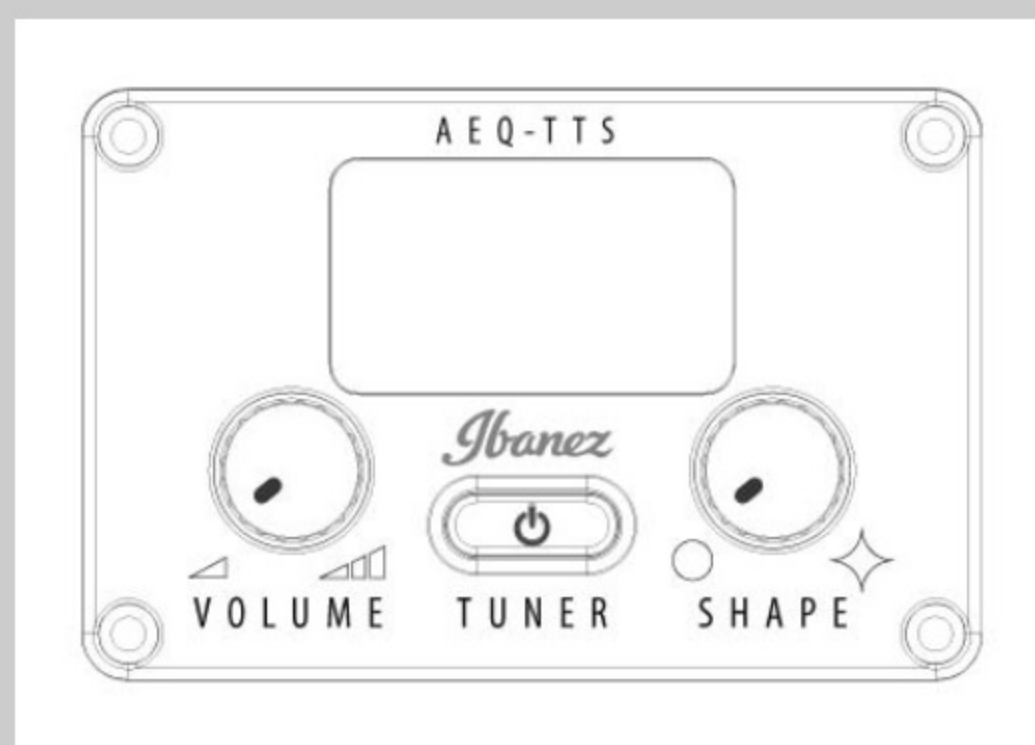

AEG750

COLOR VARIATION :

NT : Natural High Gloss

SHARE :

SPEC

SPECS

body shape	AEG body
top	Flamed Maple top
back & sides	Flamed Maple back & Flamed Maple sides
neck	Comfort Grip / Maple neck
fretboard	Ebony fretboard
bridge	Ebony bridge
inlay	Specially designed Vine inlay
soundhole rosette	Abalone
tuning machine	Gold Die-cast tuners (18:1 gear ratio)
number of frets	20
bridge pins	Ibanez Advantage™
strings	Ibanez IACSP6C
string gauge	.012/.016/.024/.032/.042/.053
string space	11mm
factory tuning	1E,2B,3G,4D,5A,6E
pickup	Ibanez T-bar II Undersaddle
preamp	Ibanez AEQ-TTS preamp w/Onboard tuner
output jack	1/4" output

NECK DIMENSIONS

Scale :	634mm
a : Width	43mm at NUT
b : Width	55mm at 14F
c : Thickness	20mm at 1F
d : Thickness	21mm at 7F
Radius :	400mmR

DESCRIPTION +

BODY DIMENSIONS

a : Length	19 1/4"
b : Width	15"
c : Max Depth	3 3/4"

DESCRIPTION +

PREAMP

DESCRIPTION +