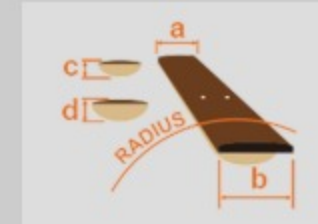

AEG7

TBO : Transparent Blue Sunburst Open pore

COLOR VARIATION :

SHARE : [f](#) [t](#)

SPEC

SPEC

body shape	AEG body
top	Spruce top
back & sides	Sapele back & Sapele sides
neck	AEG / Okoume neck
fretboard	Purpleheart fretboard
bridge	Purpleheart
inlay	White dot inlay
soundhole rosette	Black & White multi
tuning machine	Chrome Die-cast tuners
nut material	Plastic
number of frets	20
saddle material	Plastic
bridge pins	Ibanez Advantage™
strings	Ibanez IACS6C
string gauge	.012/.016/.024/.032/.042/.053
string space	11mm
factory tuning	1E,2B,3G,4D,5A,6E
pickup	Ibanez Undersaddle
preamp	Ibanez AEQ-2T preamp w/Onboard tuner
output jack	1/4" output

NECK DIMENSIONS

Scale :	634mm
a : Width	43mm at NUT
b : Width	55mm at 14F
c : Thickness	20mm at 1F
d : Thickness	21mm at 7F
Radius :	400mmR

BODY DIMENSIONS

a : Length	19 1/4"
b : Width	15 "
c : Max Depth	3 3/4"