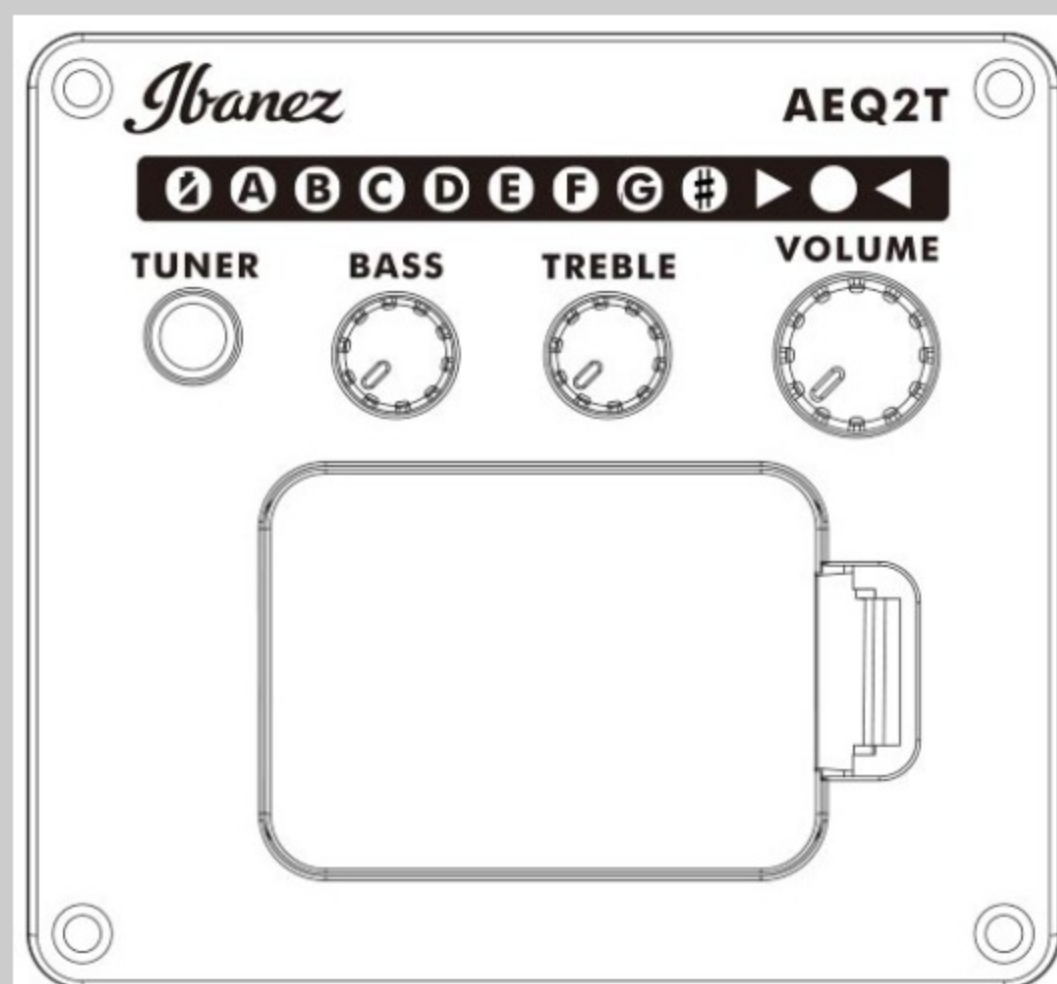

PREAMP

OTHERS

Recommended Case	FS40CL