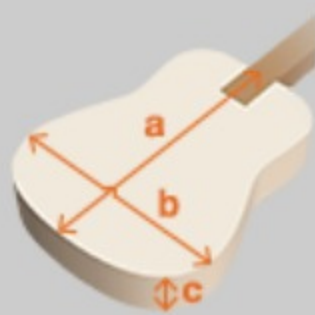

AEG7

TBO : Transparent Blue Sunburst Open pore

COLOR VARIATION :

SHARE : [f](#) [t](#)

SPEC

SPEC

body shape	AEG body
top	Spruce top
back & sides	Sapele back & Sapele sides
neck	AEG / Okoume neck
fretboard	Purpleheart fretboard
bridge	Purpleheart
inlay	White dot inlay
soundhole rosette	Black & White multi
tuning machine	Chrome Die-cast tuners
nut material	Plastic
number of frets	20
saddle material	Plastic
bridge pins	Ibanez Advantage™
strings	Ibanez IACS6C
string gauge	.012/.016/.024/.032/.042/.053
string space	11mm
factory tuning	1E,2B,3G,4D,5A,6E
pickup	Ibanez Undersaddle
preamp	Ibanez AEQ-2T preamp w/Onboard tuner
output jack	1/4" output

NECK DIMENSIONS

Scale :	634mm
a : Width	43mm at NUT
b : Width	55mm at 14F
c : Thickness	20mm at 1F
d : Thickness	21mm at 7F
Radius :	400mmR

BODY DIMENSIONS

a : Length	19 1/4"
b : Width	15 "
c : Max Depth	3 3/4"