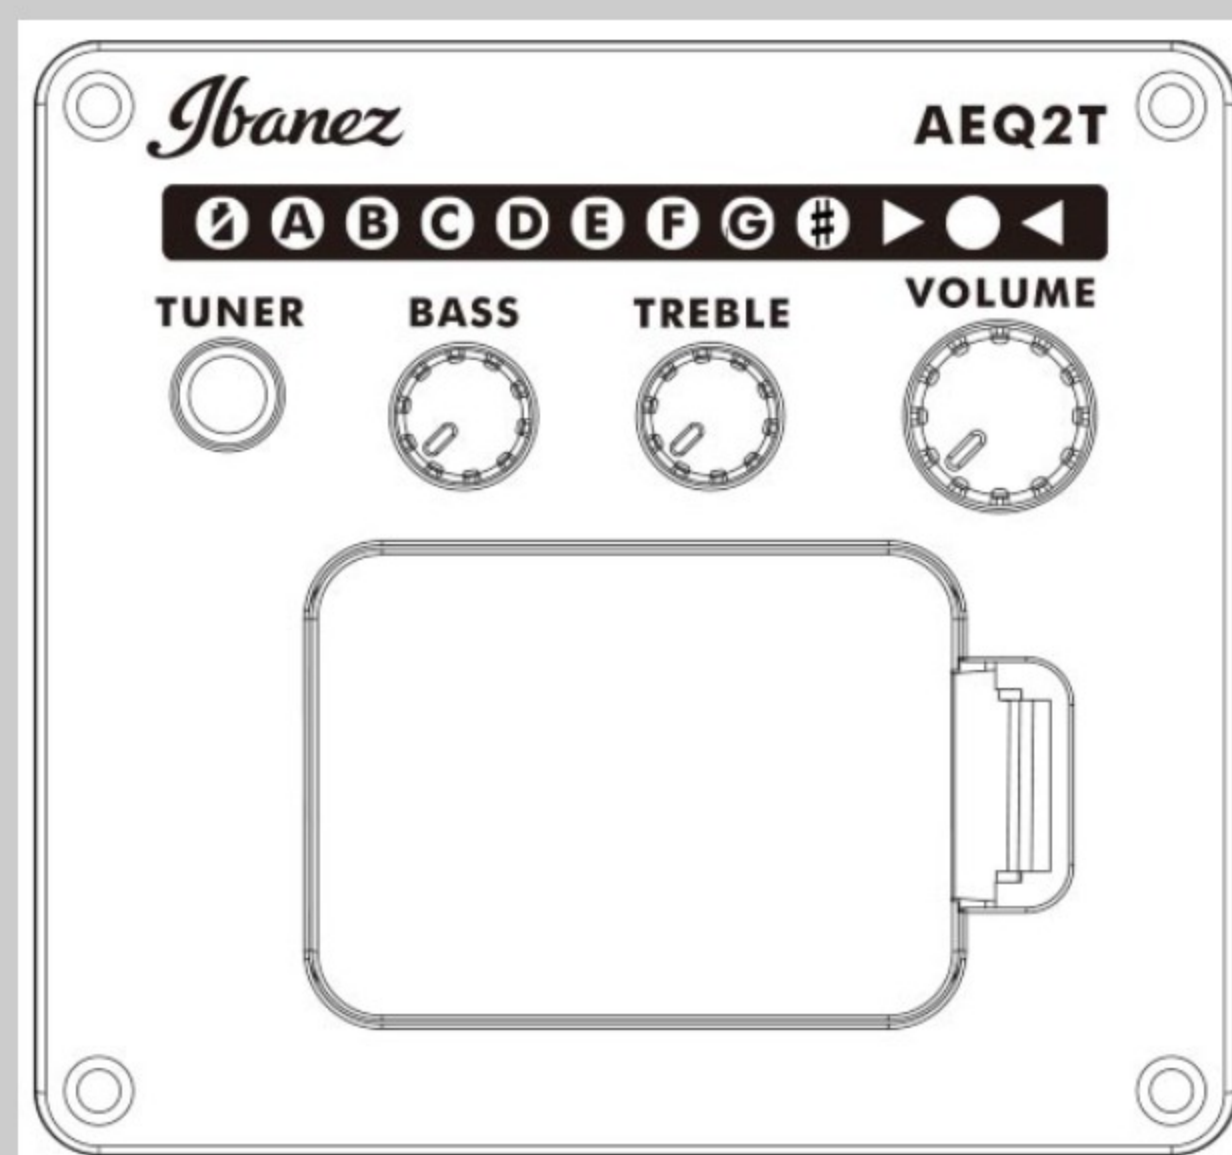

AEG7

COLOR VARIATION :

VSH : Transparent Vintage Sunburst High Gloss

SHARE :

SPEC

SPECS

body shape	AEG body
top	Sapele top
back & sides	Sapele back & Sapele sides
neck	AEG / Okoume neck
fretboard	Purpleheart fretboard
bridge	Purpleheart bridge
inlay	White dot inlay
soundhole rosette	Black & White multi
tuning machine	Chrome Die-cast tuners
number of frets	20
bridge pins	Ibanez Advantage™
strings	Ibanez IACS6C
string gauge	.012/.016/.024/.032/.042/.053
string space	11mm
factory tuning	1E,2B,3G,4D,5A,6E
pickup	Ibanez Undersaddle
preamp	Ibanez AEQ-2T preamp w/Onboard tuner
output jack	1/4" output
battery	9V x1

NECK DIMENSIONS

Scale :	634mm
a : Width	43mm at NUT
b : Width	55mm at 14F
c : Thickness	20mm at 1F
d : Thickness	21mm at 7F
Radius :	400mmR

DESCRIPTION +

BODY DIMENSIONS

a : Length	19 3/8"
b : Width	15"
c : Max Depth	3 3/4"

DESCRIPTION +

PREAMP

DESCRIPTION +