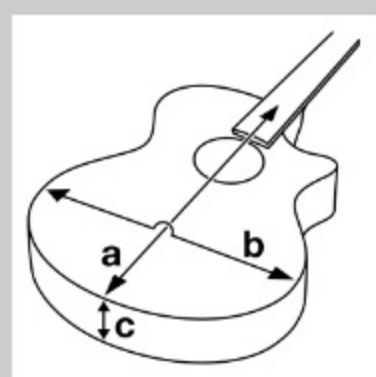

### SPECS

body shape	AEG body
top	Sapele top
back & sides	Sapele back & Sapele sides
neck	AEG / Okoume neck
fretboard	Purpleheart fretboard
bridge	Purpleheart bridge
inlay	White dot inlay
soundhole rosette	Black & White multi
tuning machine	Chrome Die-cast tuners
number of frets	20
bridge pins	Ibanez Advantage™
strings	Ibanez IACS6C
string gauge	.012/.016/.024/.032/.042/.053
string space	11mm
factory tuning	1E,2B,3G,4D,5A,6E
pickup	Ibanez Undersaddle
preamp	Ibanez AEQ-2T preamp w/Onboard tuner
output jack	1/4" output
battery	9V x1

### NECK DIMENSIONS

Scale :	634mm
a : Width	43mm at NUT
b : Width	55mm at 14F
c : Thickness	20mm at 1F
d : Thickness	21mm at 7F
Radius :	400mmR

DESCRIPTION +

### BODY DIMENSIONS

a : Length	19 3/8"
b : Width	15"
c : Max Depth	3 3/4"

DESCRIPTION +