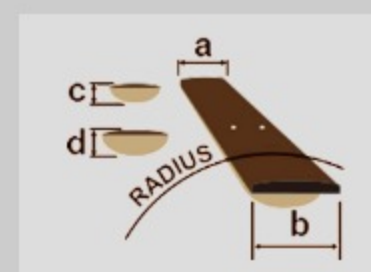

### SPECS

body shape	AEG body
top	Sapele top
back & sides	Sapele back & Sapele sides
neck	AEG / Okoume neck
fretboard	Purpleheart fretboard
bridge	Purpleheart bridge
inlay	White dot inlay
soundhole rosette	Black & White multi
tuning machine	Chrome Die-cast tuners
number of frets	20
bridge pins	Ibanez Advantage™
strings	Ibanez IACS6C
string gauge	.012/.016/.024/.032/.042/.053
string space	11mm
factory tuning	1E,2B,3G,4D,5A,6E
pickup	Ibanez Undersaddle
preamp	Ibanez AEQ-2T preamp w/Onboard tuner
output jack	1/4" output
battery	9V x1

### NECK DIMENSIONS

Scale :	634mm
a : Width	43mm at NUT
b : Width	55mm at 14F
c : Thickness	20mm at 1F
d : Thickness	21mm at 7F
Radius :	400mmR

DESCRIPTION +

### BODY DIMENSIONS

a : Length	19 3/8"
b : Width	15"
c : Max Depth	3 3/4"

DESCRIPTION +