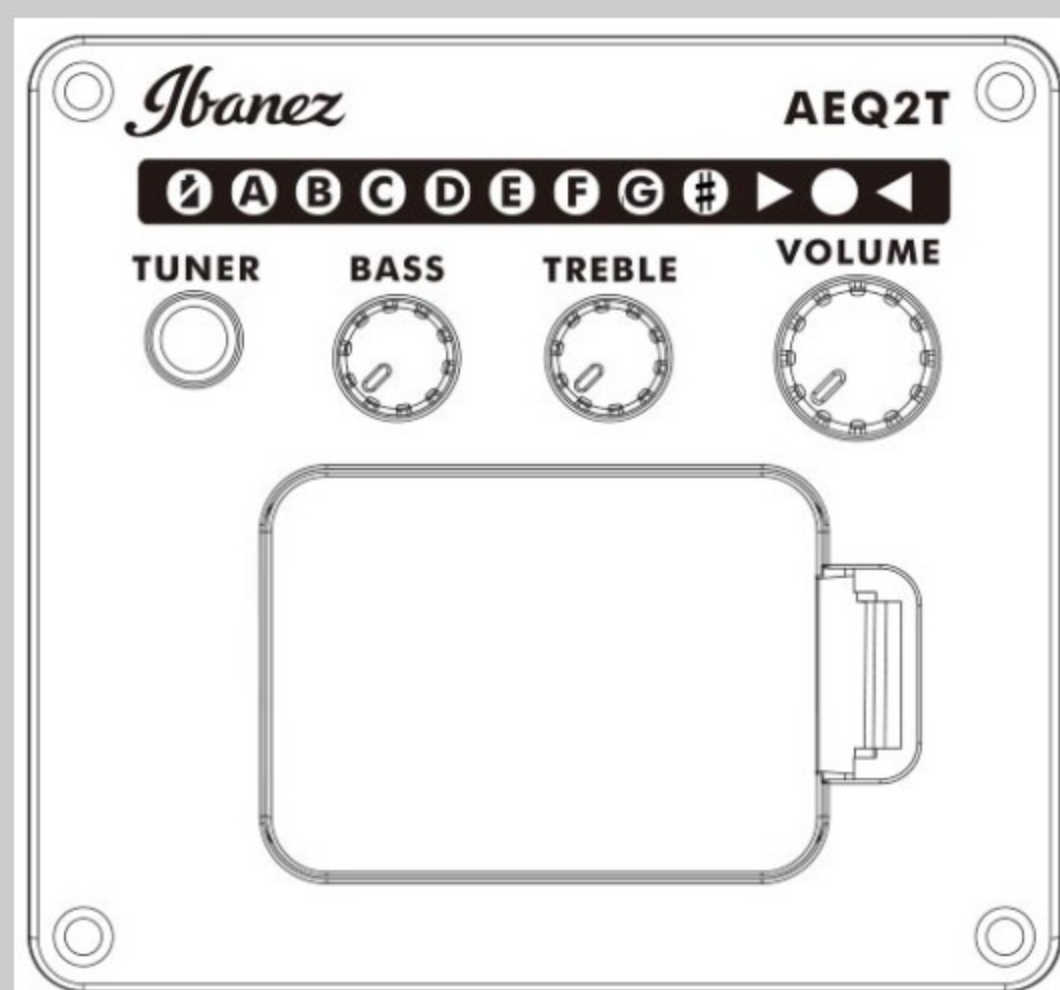

PREAMP

OTHERS

Recommended Case	FS40CL