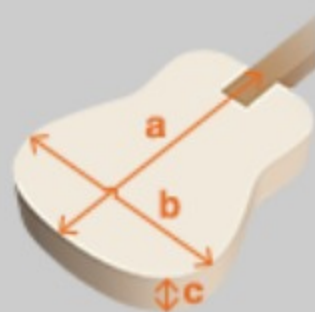

AEG7MH

OPN : Open Pore Natural

COLOR VARIATION :

SHARE :  

SPEC

SPEC

body shape	AEG body
top	Sapele top
back & sides	Sapele back & Sapele sides
neck	AEG / Okoume neck
fretboard	Purpleheart fretboard
bridge	Purpleheart
inlay	White dot inlay
soundhole rosette	Black & White multi
tuning machine	Chrome Die-cast tuners
nut material	Plastic
number of frets	20
saddle material	Plastic
bridge pins	Ibanez Advantage™
strings	Ibanez IACS6C
string gauge	.012/.016/.024/.032/.042/.053
string space	11mm
factory tuning	1E,2B,3G,4D,5A,6E
pickup	Ibanez Undersaddle
preamp	Ibanez AEQ-2T preamp w/Onboard tuner
output jack	1/4" output

NECK DIMENSIONS

Scale :	634mm
a : Width	43mm at NUT
b : Width	55mm at 14F
c : Thickness	20mm at 1F
d : Thickness	21mm at 7F
Radius :	400mmR

BODY DIMENSIONS

a : Length	19 1/4"
b : Width	15"
c : Max Depth	3 3/4"