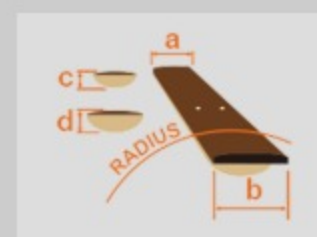

AEG7MH

OPN : Open Pore Natural

COLOR VARIATION :

SHARE :  

SPEC

SPEC

body shape	AEG body
top	Sapele top
back & sides	Sapele back & Sapele sides
neck	AEG / Okoume neck
fretboard	Purpleheart fretboard
bridge	Purpleheart
inlay	White dot inlay
soundhole rosette	Black & White multi
tuning machine	Chrome Die-cast tuners
nut material	Plastic
number of frets	20
saddle material	Plastic
bridge pins	Ibanez Advantage™
strings	Ibanez IACS6C
string gauge	.012/.016/.024/.032/.042/.053
string space	11mm
factory tuning	1E,2B,3G,4D,5A,6E
pickup	Ibanez Undersaddle
preamp	Ibanez AEQ-2T preamp w/Onboard tuner
output jack	1/4" output

NECK DIMENSIONS

Scale :	634mm
a : Width	43mm at NUT
b : Width	55mm at 14F
c : Thickness	20mm at 1F
d : Thickness	21mm at 7F
Radius :	400mmR

BODY DIMENSIONS

a : Length	19 1/4"
b : Width	15"
c : Max Depth	3 3/4"