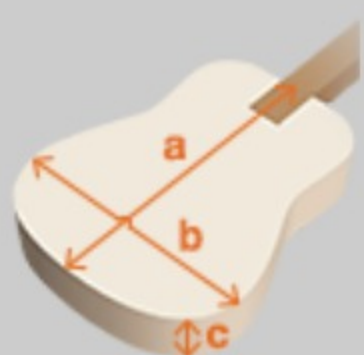

AEG7MH

COLOR VARIATION : 

OPN : Open Pore Natural

SHARE :  

SPEC

SPECS

body shape	AEG body
top	Sapele top
back & sides	Sapele back & Sapele sides
neck	AEG / Okoume neck
fretboard	Purpleheart fretboard
bridge	Purpleheart bridge
inlay	White dot inlay
soundhole rosette	Black & White multi
tuning machine	Chrome Die-cast tuners
nut material	Plastic
number of frets	20
saddle material	Plastic
bridge pins	Ibanez Advantage™
strings	Ibanez IACS6C
string gauge	.012/.016/.024/.032/.042/.053
string space	11mm
factory tuning	1E,2B,3G,4D,5A,6E
pickup	Ibanez Undersaddle
preamp	Ibanez AEQ-2T preamp w/Onboard tuner
output jack	1/4" output

NECK DIMENSIONS

Scale :	634mm
a : Width	43mm at NUT
b : Width	55mm at 14F
c : Thickness	20mm at 1F
d : Thickness	21mm at 7F
Radius :	400mmR

DESCRIPTION +

BODY DIMENSIONS

a : Length	19 3/8"
b : Width	15"
c : Max Depth	3 3/4"