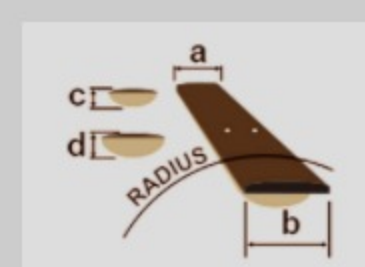

AEG7MH

COLOR VARIATION : 

OPN : Open Pore Natural

SHARE :  

SPEC

SPECS

body shape	AEG body
top	Sapele top
back & sides	Sapele back & Sapele sides
neck	AEG / Okoume neck
fretboard	Purpleheart fretboard
bridge	Purpleheart bridge
inlay	White dot inlay
soundhole rosette	Black & White multi
tuning machine	Chrome Die-cast tuners
nut material	Plastic
number of frets	20
saddle material	Plastic
bridge pins	Ibanez Advantage™
strings	Ibanez IACS6C
string gauge	.012/.016/.024/.032/.042/.053
string space	11mm
factory tuning	1E,2B,3G,4D,5A,6E
pickup	Ibanez Undersaddle
preamp	Ibanez AEQ-2T preamp w/Onboard tuner
output jack	1/4" output

NECK DIMENSIONS

Scale :	634mm
a : Width	43mm at NUT
b : Width	55mm at 14F
c : Thickness	20mm at 1F
d : Thickness	21mm at 7F
Radius :	400mmR

DESCRIPTION +

BODY DIMENSIONS

a : Length	19 3/8"
b : Width	15"
c : Max Depth	3 3/4"