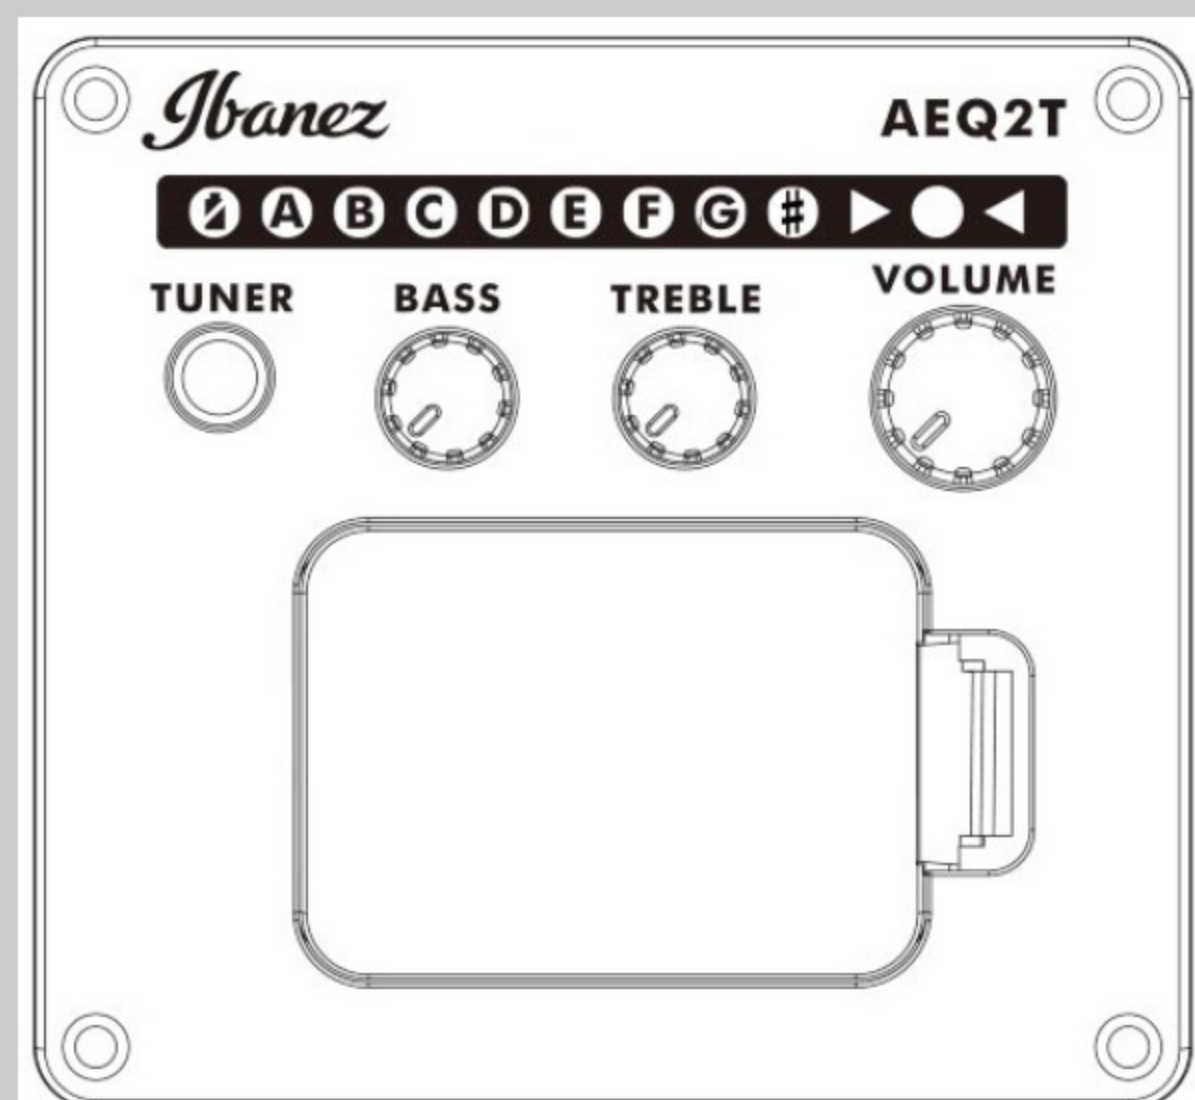

PREAMP

DESCRIPTION +

OTHER FEATURES

Recommended Case	FS40CL
Recommended Bag	ICB540-BK