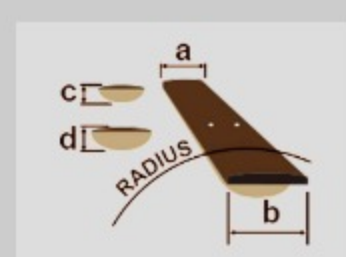

AEG7MH

COLOR VARIATION :

OPN : Open Pore Natural

SHARE :  

SPEC

SPECS

body shape	AEG body
top	Sapele top
back & sides	Sapele back & Sapele sides
neck	AEG / Okoume neck
fretboard	Purpleheart fretboard
bridge	Purpleheart bridge
inlay	White dot inlay
soundhole rosette	Black & White multi
tuning machine	Chrome Die-cast tuners
number of frets	20
bridge pins	Ibanez Advantage™
strings	Ibanez IACS6C
string gauge	.012/.016/.024/.032/.042/.053
string space	11mm
factory tuning	1E,2B,3G,4D,5A,6E
pickup	Ibanez Undersaddle
preamp	Ibanez AEQ-2T preamp w/Onboard tuner
output jack	1/4" output
battery	9V x1

NECK DIMENSIONS

Scale :	634mm
a : Width	43mm at NUT
b : Width	55mm at 14F
c : Thickness	20mm at 1F
d : Thickness	21mm at 7F
Radius :	400mmR

DESCRIPTION +

BODY DIMENSIONS

a : Length	19 3/8"
b : Width	15"
c : Max Depth	3 3/4"