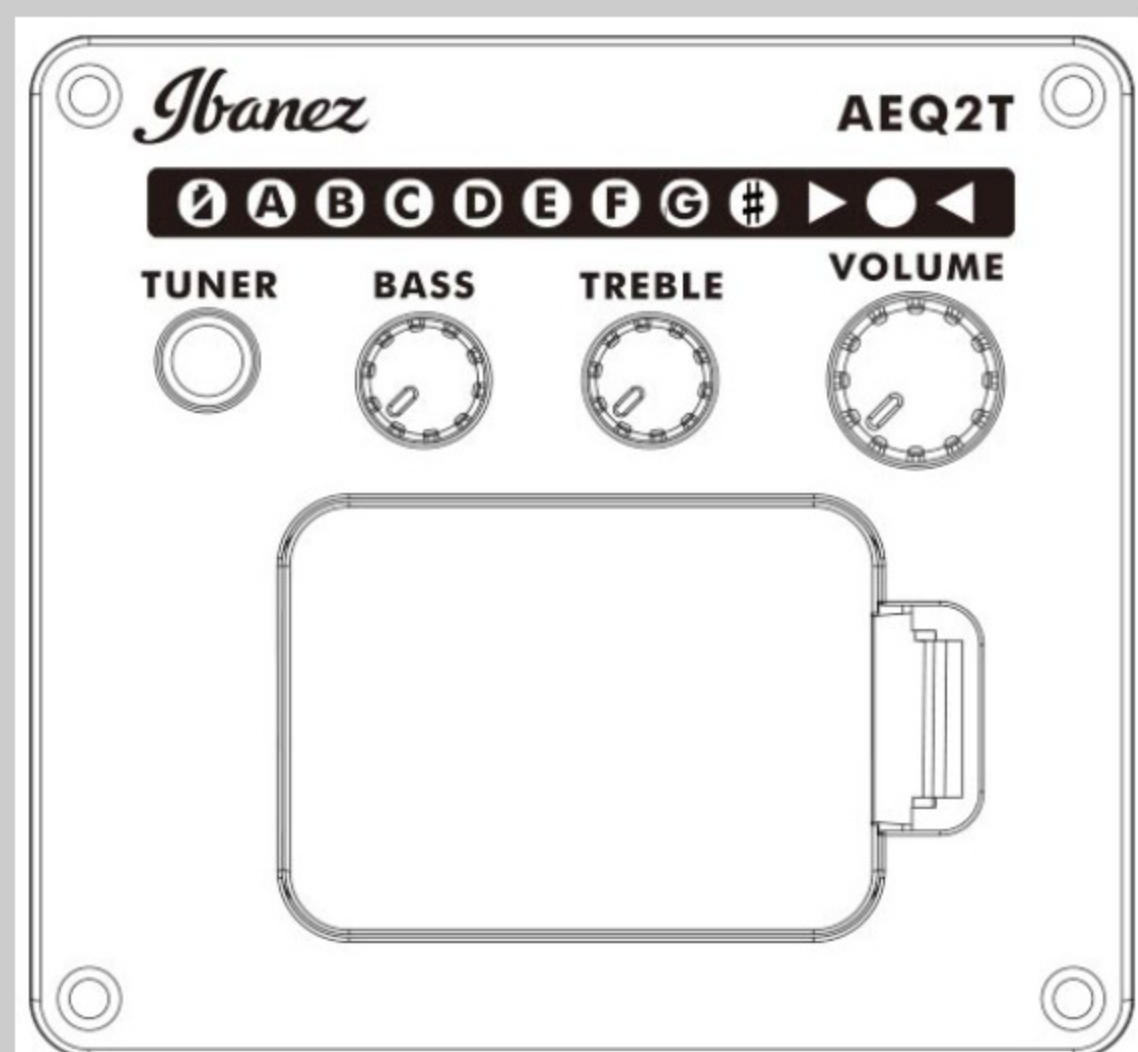

PREAMP

DESCRIPTION +

OTHER FEATURES

Recommended Case	FS40CL
Recommended Bag	ICB540-BK