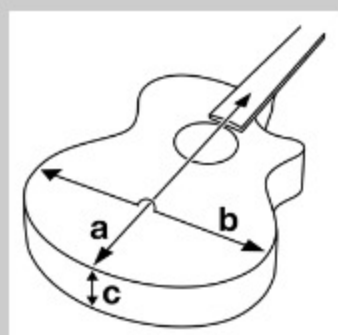

AEG7MH

COLOR VARIATION :

OPN : Open Pore Natural

SHARE :  

SPEC

SPECS

body shape	AEG body
top	Sapele top
back & sides	Sapele back & Sapele sides
neck	AEG / Okoume neck
fretboard	Purpleheart fretboard
bridge	Purpleheart bridge
inlay	White dot inlay
soundhole rosette	Black & White multi
tuning machine	Chrome Die-cast tuners
number of frets	20
bridge pins	Ibanez Advantage™
strings	Ibanez IACS6C
string gauge	.012/.016/.024/.032/.042/.053
string space	11mm
factory tuning	1E,2B,3G,4D,5A,6E
pickup	Ibanez Undersaddle
preamp	Ibanez AEQ-2T preamp w/Onboard tuner
output jack	1/4" output
battery	9V x1

NECK DIMENSIONS

Scale :	634mm
a : Width	43mm at NUT
b : Width	55mm at 14F
c : Thickness	20mm at 1F
d : Thickness	21mm at 7F
Radius :	400mmR

DESCRIPTION +

BODY DIMENSIONS

a : Length	19 3/8"
b : Width	15"
c : Max Depth	3 3/4"