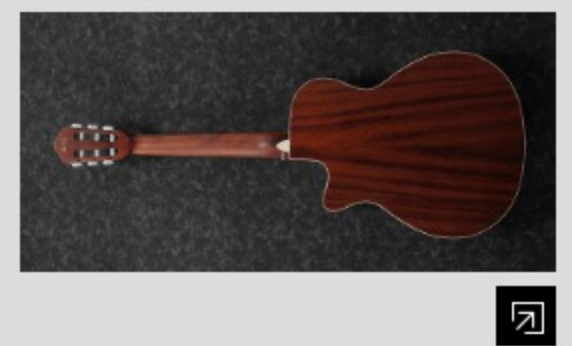

AEG7TN

NT : Natural High Gloss

COLOR VARIATION :

SHARE : [f](#) [t](#)

SPEC

SPEC

body shape	AEG body
top	Spruce top
back & sides	Sapele back & Sapele sides
neck	AEG / Okoume neck
fretboard	Purpleheart fretboard
bridge	Purpleheart
inlay	White dot inlay
soundhole rosette	Black & White multi
tuning machine	Chrome Classical tuners
nut material	Plastic
number of frets	20
saddle material	Plastic
strings	Ibanez ICLS6NT
string gauge	.0280/.0322/.0403/.029/.035/.043
string space	11.6mm
factory tuning	1E,2B,3G,4D,5A,6E
pickup	Ibanez Undersaddle
preamp	Ibanez AEQ-2T preamp w/Onboard tuner
output jack	1/4" output

NECK DIMENSIONS

Scale :	650mm
a : Width	46mm at NUT
b : Width	58mm at 14F
c : Thickness	22mm at 1F
d : Thickness	24mm at 7F
Radius :	Flat

BODY DIMENSIONS

a : Length	19 1/4"
b : Width	15 "
c : Max Depth	3"