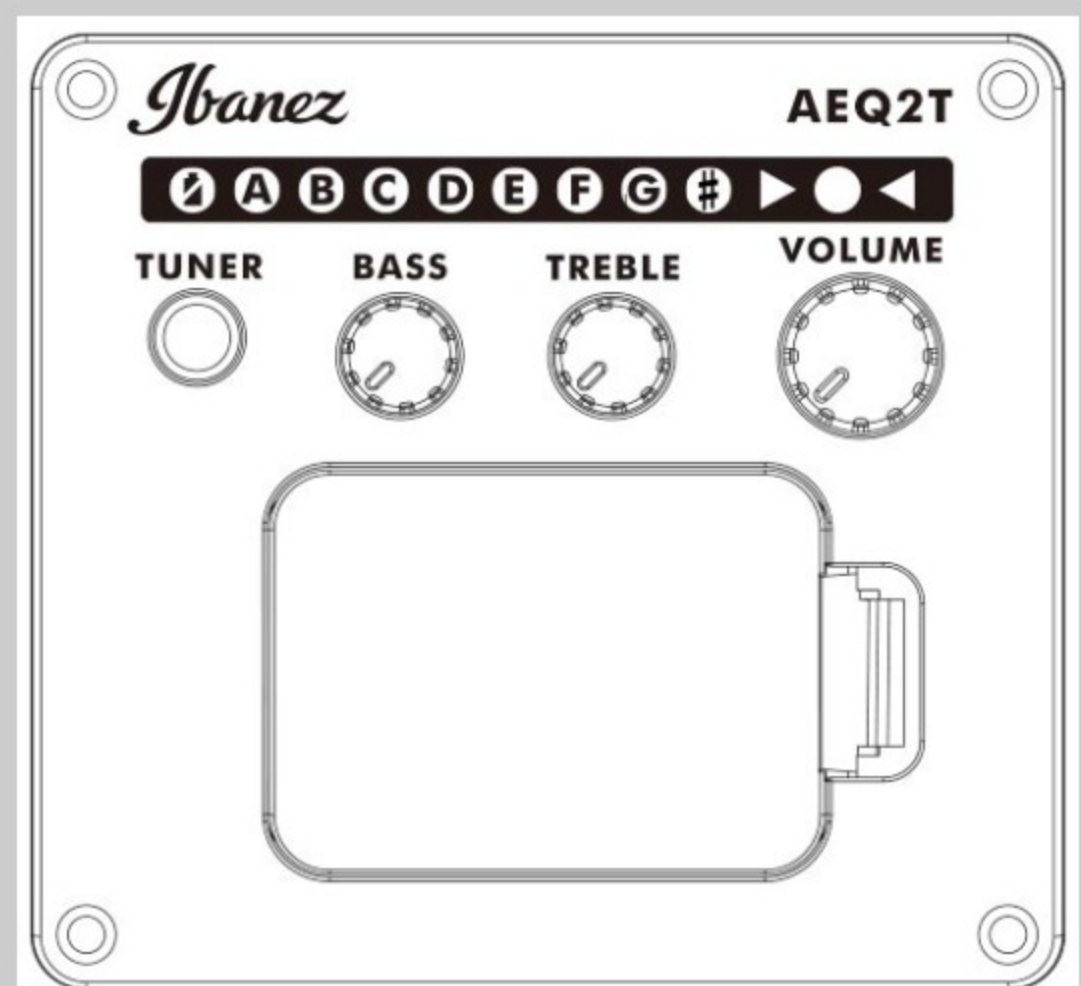

PREAMP

OTHERS

Recommended Case	FS40CL