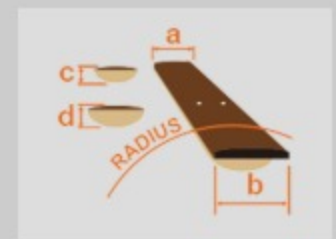

AEG7TN

NT : Natural High Gloss

COLOR VARIATION :

SHARE : [f](#) [t](#)

SPEC

SPEC

body shape	AEG body
top	Spruce top
back & sides	Sapele back & Sapele sides
neck	AEG / Okoume neck
fretboard	Purpleheart fretboard
bridge	Purpleheart
inlay	White dot inlay
soundhole rosette	Black & White multi
tuning machine	Chrome Classical tuners
nut material	Plastic
number of frets	20
saddle material	Plastic
strings	Ibanez ICLS6NT
string gauge	.0280/.0322/.0403/.029/.035/.043
string space	11.6mm
factory tuning	1E,2B,3G,4D,5A,6E
pickup	Ibanez Undersaddle
preamp	Ibanez AEQ-2T preamp w/Onboard tuner
output jack	1/4" output

NECK DIMENSIONS

Scale :	650mm
a : Width	46mm at NUT
b : Width	58mm at 14F
c : Thickness	22mm at 1F
d : Thickness	24mm at 7F
Radius :	Flat

BODY DIMENSIONS

a : Length	19 1/4"
b : Width	15 "
c : Max Depth	3"