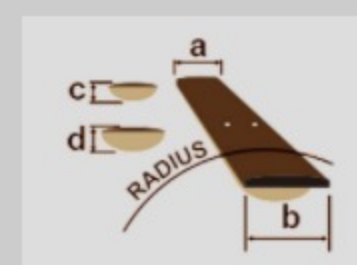

# AEG7TN

COLOR VARIATION : 

NT : Natural High Gloss

SHARE :  

### SPECS

body shape	AEG body
top	Spruce top
back & sides	Sapele back & Sapele sides
neck	AEG / Okoume neck
fretboard	Purpleheart fretboard
bridge	Purpleheart bridge
inlay	White dot inlay
soundhole rosette	Black & White multi
tuning machine	Chrome Classical tuners
nut material	Plastic
number of frets	20
saddle material	Plastic
strings	Ibanez ICLS6NT
string gauge	.0280/.0322/.0403/.029/.035/.043
string space	11.6mm
factory tuning	1E,2B,3G,4D,5A,6E
pickup	Ibanez Undersaddle
preamp	Ibanez AEQ-2T preamp w/Onboard tuner
output jack	1/4" output

### NECK DIMENSIONS

Scale :	650mm
a : Width	46mm at NUT
b : Width	58mm at 14F
c : Thickness	22mm at 1F
d : Thickness	24mm at 7F
Radius :	Flat

DESCRIPTION +

### BODY DIMENSIONS

a : Length	19 3/8"
b : Width	15 "
c : Max Depth	3 "

DESCRIPTION +