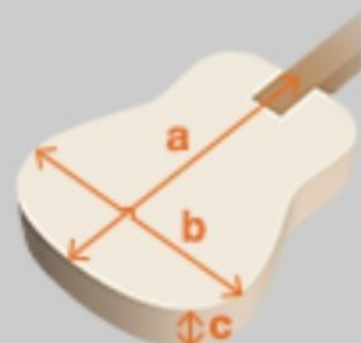

### SPECS

body shape	AEG body
top	Spruce top
back & sides	Sapele back & Sapele sides
neck	AEG / Okoume neck
fretboard	Purpleheart fretboard
bridge	Purpleheart bridge
inlay	White dot inlay
soundhole rosette	Black & White multi
tuning machine	Chrome Classical tuners
nut material	Plastic
number of frets	20
saddle material	Plastic
strings	Ibanez ICLS6NT
string gauge	.0280/.0322/.0403/.029/.035/.043
string space	11.6mm
factory tuning	1E,2B,3G,4D,5A,6E
pickup	Ibanez Undersaddle
preamp	Ibanez AEQ-2T preamp w/Onboard tuner
output jack	1/4" output

### NECK DIMENSIONS

Scale :	650mm
a : Width	46mm at NUT
b : Width	58mm at 14F
c : Thickness	22mm at 1F
d : Thickness	24mm at 7F
Radius :	Flat

DESCRIPTION +

### BODY DIMENSIONS

a : Length	19 3/8"
b : Width	15 "
c : Max Depth	3 "

DESCRIPTION +