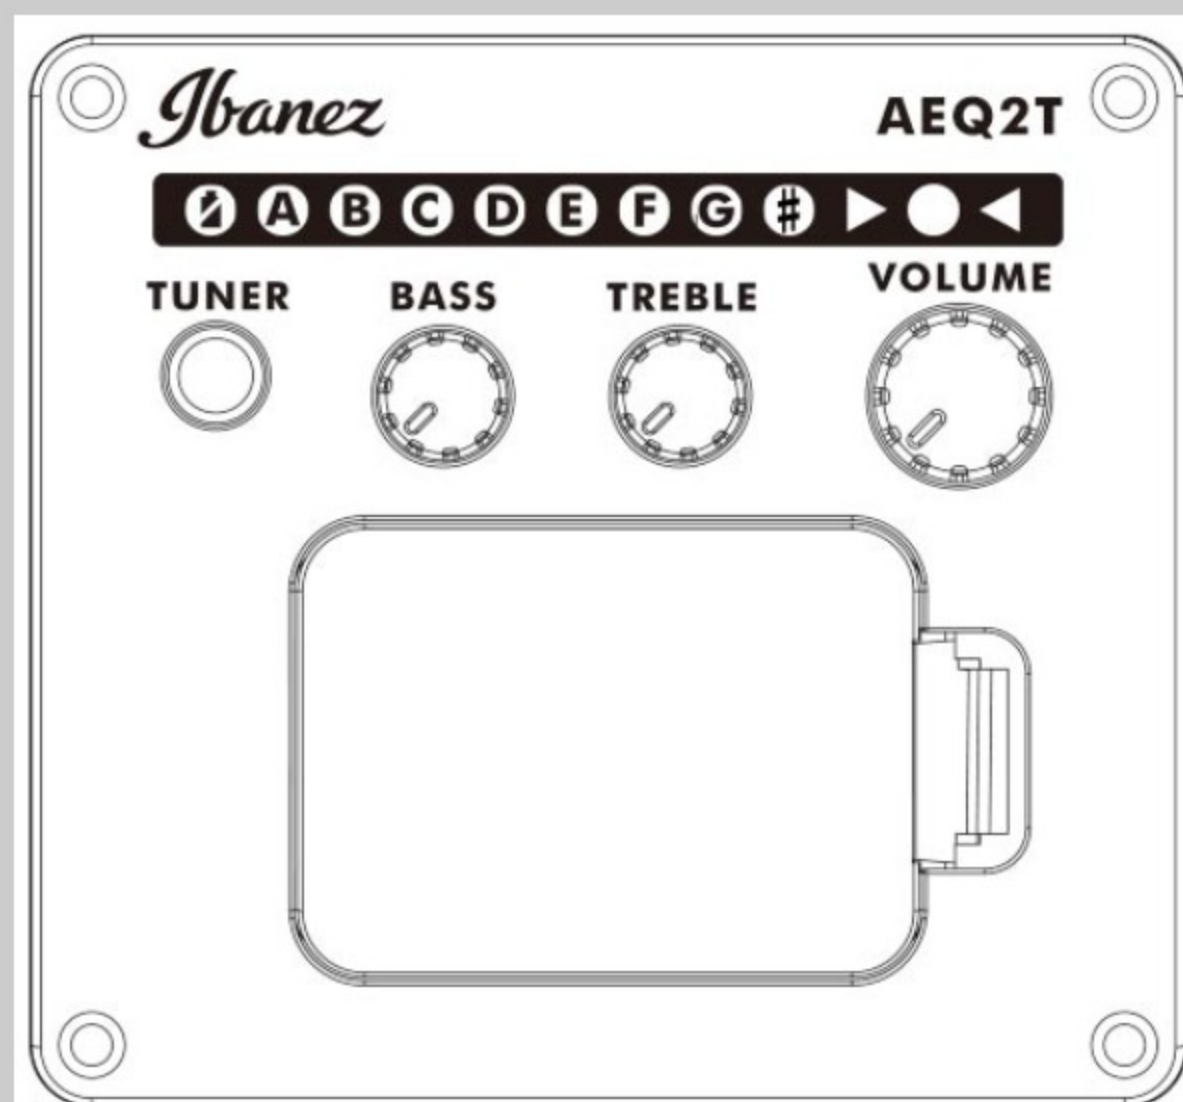

PREAMP

DESCRIPTION +

OTHER FEATURES

Recommended Case	FS40CL
Recommended Bag	ICB540-BK