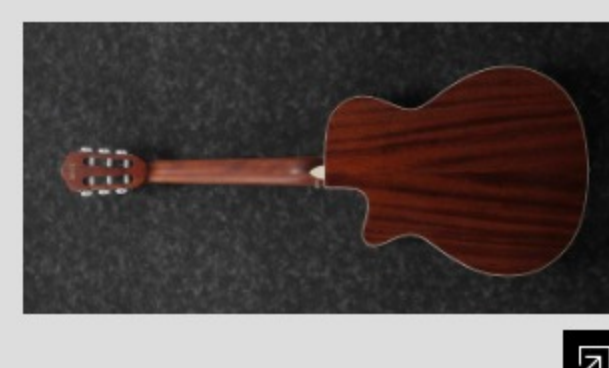

# AEG7TN

COLOR VARIATION : 

NT : Natural High Gloss

SHARE :  

### SPECS

body shape	AEG body
top	Spruce top
back & sides	Sapele back & Sapele sides
neck	AEG / Okoume neck
fretboard	Purpleheart fretboard
bridge	Purpleheart bridge
inlay	White dot inlay
soundhole rosette	Black & White multi
tuning machine	Chrome Classical tuners
nut material	Plastic
number of frets	20
saddle material	Plastic
strings	Ibanez ICLS6NT
string gauge	.0280/.0322/.0403/.029/.035/.043
string space	11.6mm
factory tuning	1E,2B,3G,4D,5A,6E
pickup	Ibanez Undersaddle
preamp	Ibanez AEQ-2T preamp w/Onboard tuner
output jack	1/4" output

### BODY DIMENSIONS

a : Length	19 3/8"
b : Width	15 "
c : Max Depth	3 "

DESCRIPTION +