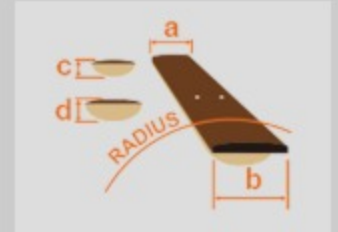

AEG8E

COLOR VARIATION :

SHARE : [f](#) [t](#)

SPEC

SPEC

body shape	AEG body
bracing	X Bracing
top	Spruce top
back & sides	Sapele back & Sapele sides
neck	Mahogany
fretboard	Purpleheart
bridge	Purpleheart
body binding	Ivory
tuning machine	Chrome Die-cast tuners w/Half moon knobs
number of frets	21
bridge pins	Ibanez Advantage™ bridge pins
strings	Ibanez IACS6C coated strings
pickup	Ibanez Under Saddle pickup
preamp	Ibanez AEQ-2T preamp w/Onboard tuner
output jack	1/4" output
battery	9V Battery
finish top	Gloss
finish back and sides	Gloss
finish neck back	Satin

NECK DIMENSIONS

Scale :	634mm
a : Width	43mm at NUT
b : Width	55mm at 14F
c : Thickness	20mm at 1F
d : Thickness	21mm at 7F
Radius :	400mmR

BODY DIMENSIONS

a : Length	19 1/3"
b : Width	15 1/4"
c : Max Depth	3 3/8"