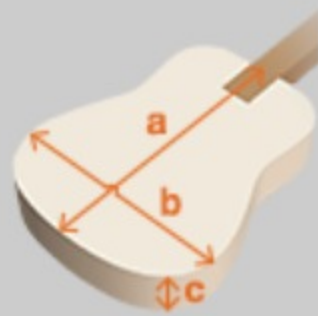

AEG8E

COLOR VARIATION :

SHARE : [f](#) [t](#)

SPEC

SPEC

body shape	AEG body
bracing	X Bracing
top	Spruce top
back & sides	Sapele back & Sapele sides
neck	Mahogany
fretboard	Purpleheart
bridge	Purpleheart
body binding	Ivory
tuning machine	Chrome Die-cast tuners w/Half moon knobs
number of frets	21
bridge pins	Ibanez Advantage™ bridge pins
strings	Ibanez IACS6C coated strings
pickup	Ibanez Under Saddle pickup
preamp	Ibanez AEQ-2T preamp w/Onboard tuner
output jack	1/4" output
battery	9V Battery
finish top	Gloss
finish back and sides	Gloss
finish neck back	Satin

NECK DIMENSIONS

Scale :	634mm
a : Width	43mm at NUT
b : Width	55mm at 14F
c : Thickness	20mm at 1F
d : Thickness	21mm at 7F
Radius :	400mmR

BODY DIMENSIONS

a : Length	19 1/3"
b : Width	15 1/4"
c : Max Depth	3 3/8"