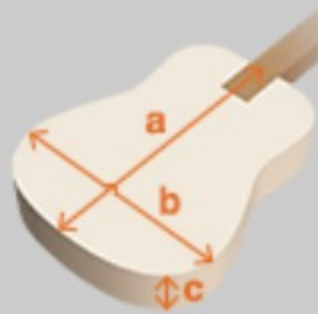

AEG8E

BK : Black High Gloss

COLOR VARIATION :

SHARE : [f](#) [t](#)

SPEC

SPEC

body shape	AEG body
top	Spruce top
back & sides	Sapele back & Sapele sides
neck	AEG / Okoume neck
fretboard	Purpleheart fretboard
bridge	Purpleheart bridge
inlay	White dot
soundhole rosette	Black & White multi
tuning machine	Chrome Die-cast Tuner w/half moon knobs
nut material	Plastic
number of frets	21
saddle material	Plastic
bridge pins	Ibanez Advantage™
strings	Ibanez IACS6C
string gauge	.012/.016/.024/.032/.042/.053
string space	11mm
factory tuning	1E,2B,3G,4D,5A,6E
pickup	Ibanez Undersaddle
preamp	Ibanez AEQ-2T preamp w/Onboard tuner
output jack	1/4" output

NECK DIMENSIONS

Scale :	634mm
a : Width	43mm at NUT
b : Width	55mm at 14F
c : Thickness	20mm at 1F
d : Thickness	21mm at 7F
Radius :	400mmR

BODY DIMENSIONS

a : Length	19 1/4"
b : Width	15 "
c : Max Depth	3 3/8"