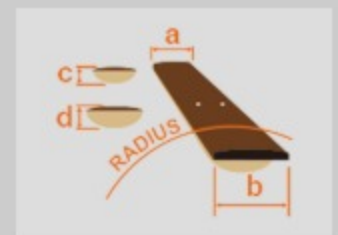

AEG8E

BK : Black High Gloss

COLOR VARIATION :

SHARE : [f](#) [t](#)

SPEC

SPEC

body shape	AEG body
top	Spruce top
back & sides	Sapele back & Sapele sides
neck	AEG / Okoume neck
fretboard	Purpleheart fretboard
bridge	Purpleheart bridge
inlay	White dot
soundhole rosette	Black & White multi
tuning machine	Chrome Die-cast Tuner w/half moon knobs
nut material	Plastic
number of frets	21
saddle material	Plastic
bridge pins	Ibanez Advantage™
strings	Ibanez IACS6C
string gauge	.012/.016/.024/.032/.042/.053
string space	11mm
factory tuning	1E,2B,3G,4D,5A,6E
pickup	Ibanez Undersaddle
preamp	Ibanez AEQ-2T preamp w/Onboard tuner
output jack	1/4" output

NECK DIMENSIONS

Scale :	634mm
a : Width	43mm at NUT
b : Width	55mm at 14F
c : Thickness	20mm at 1F
d : Thickness	21mm at 7F
Radius :	400mmR

BODY DIMENSIONS

a : Length	19 1/4"
b : Width	15 "
c : Max Depth	3 3/8"